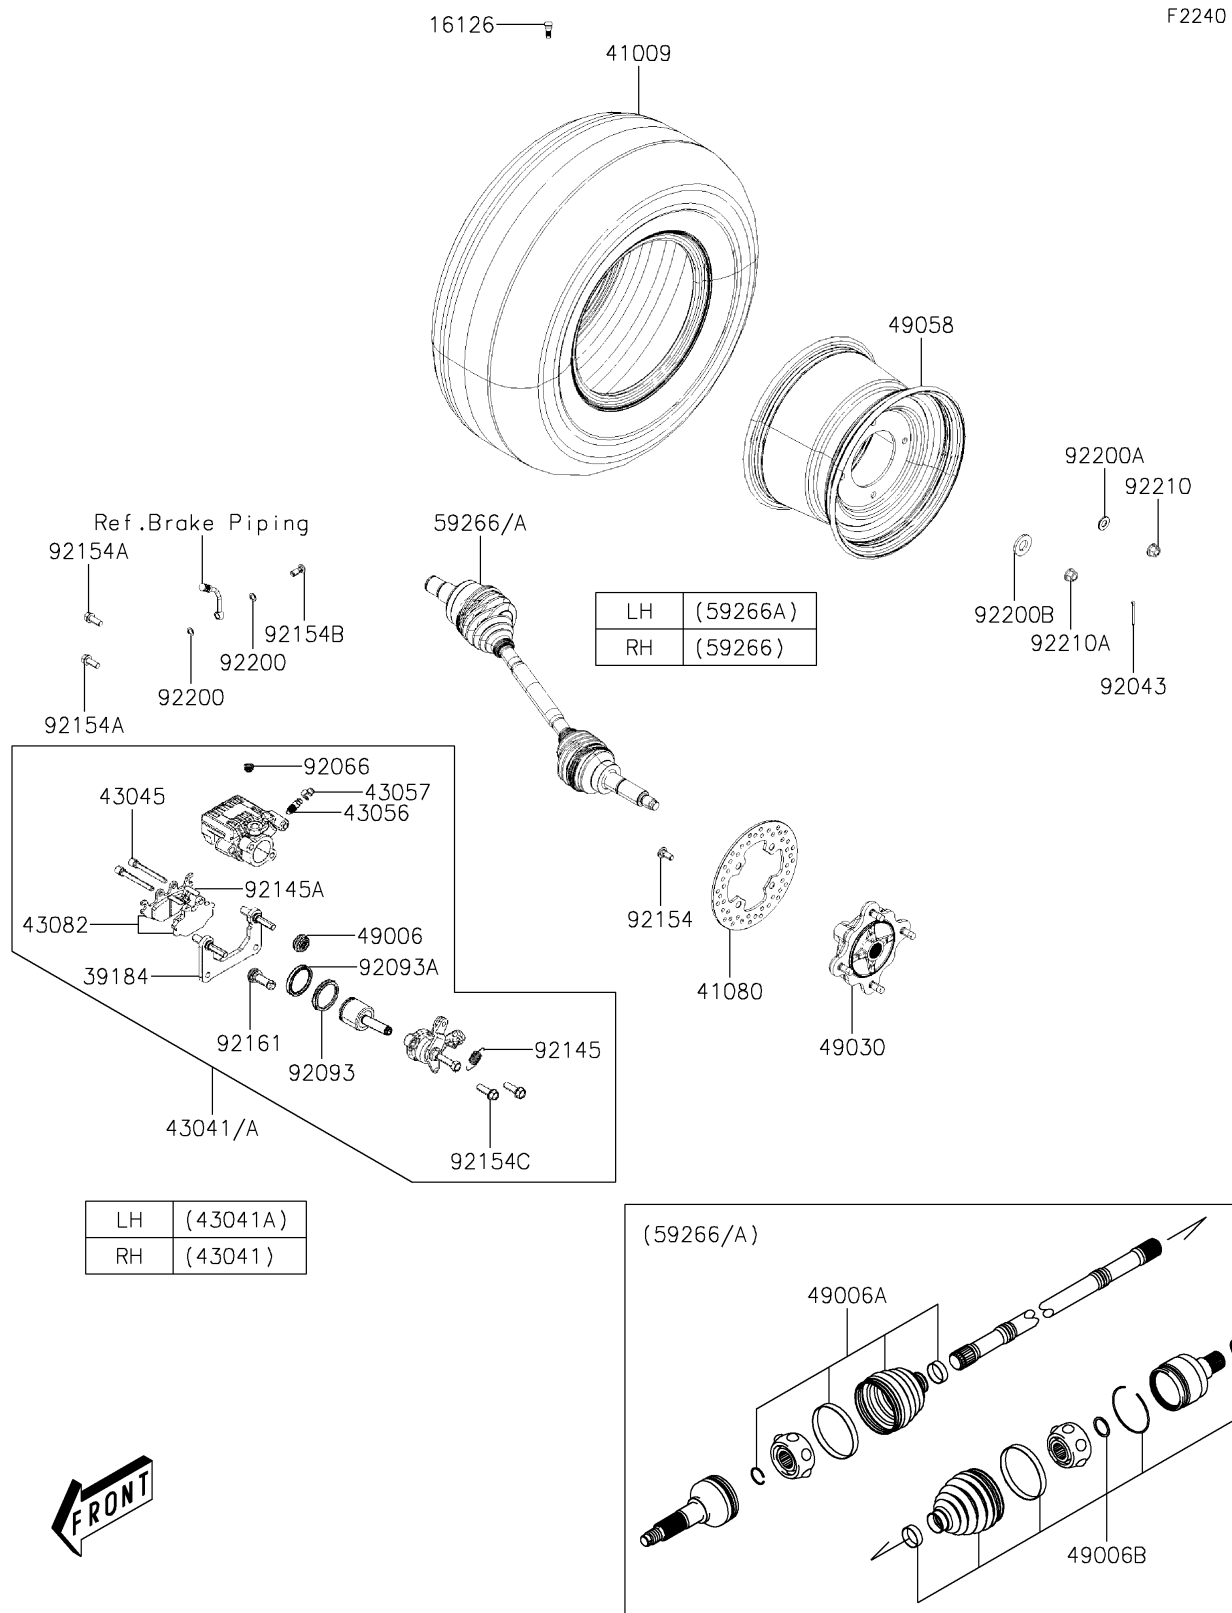

2022 MULE PRO-MX™ EPS CAMO

PARTS DIAGRAM

Rear Hubs/Brakes

2022 MULE PRO-MX™ EPS CAMO

PARTS LIST

Rear Hubs/Brakes

ITEM NAME	PART NUMBER	QUANTITY
-----------	-------------	----------
