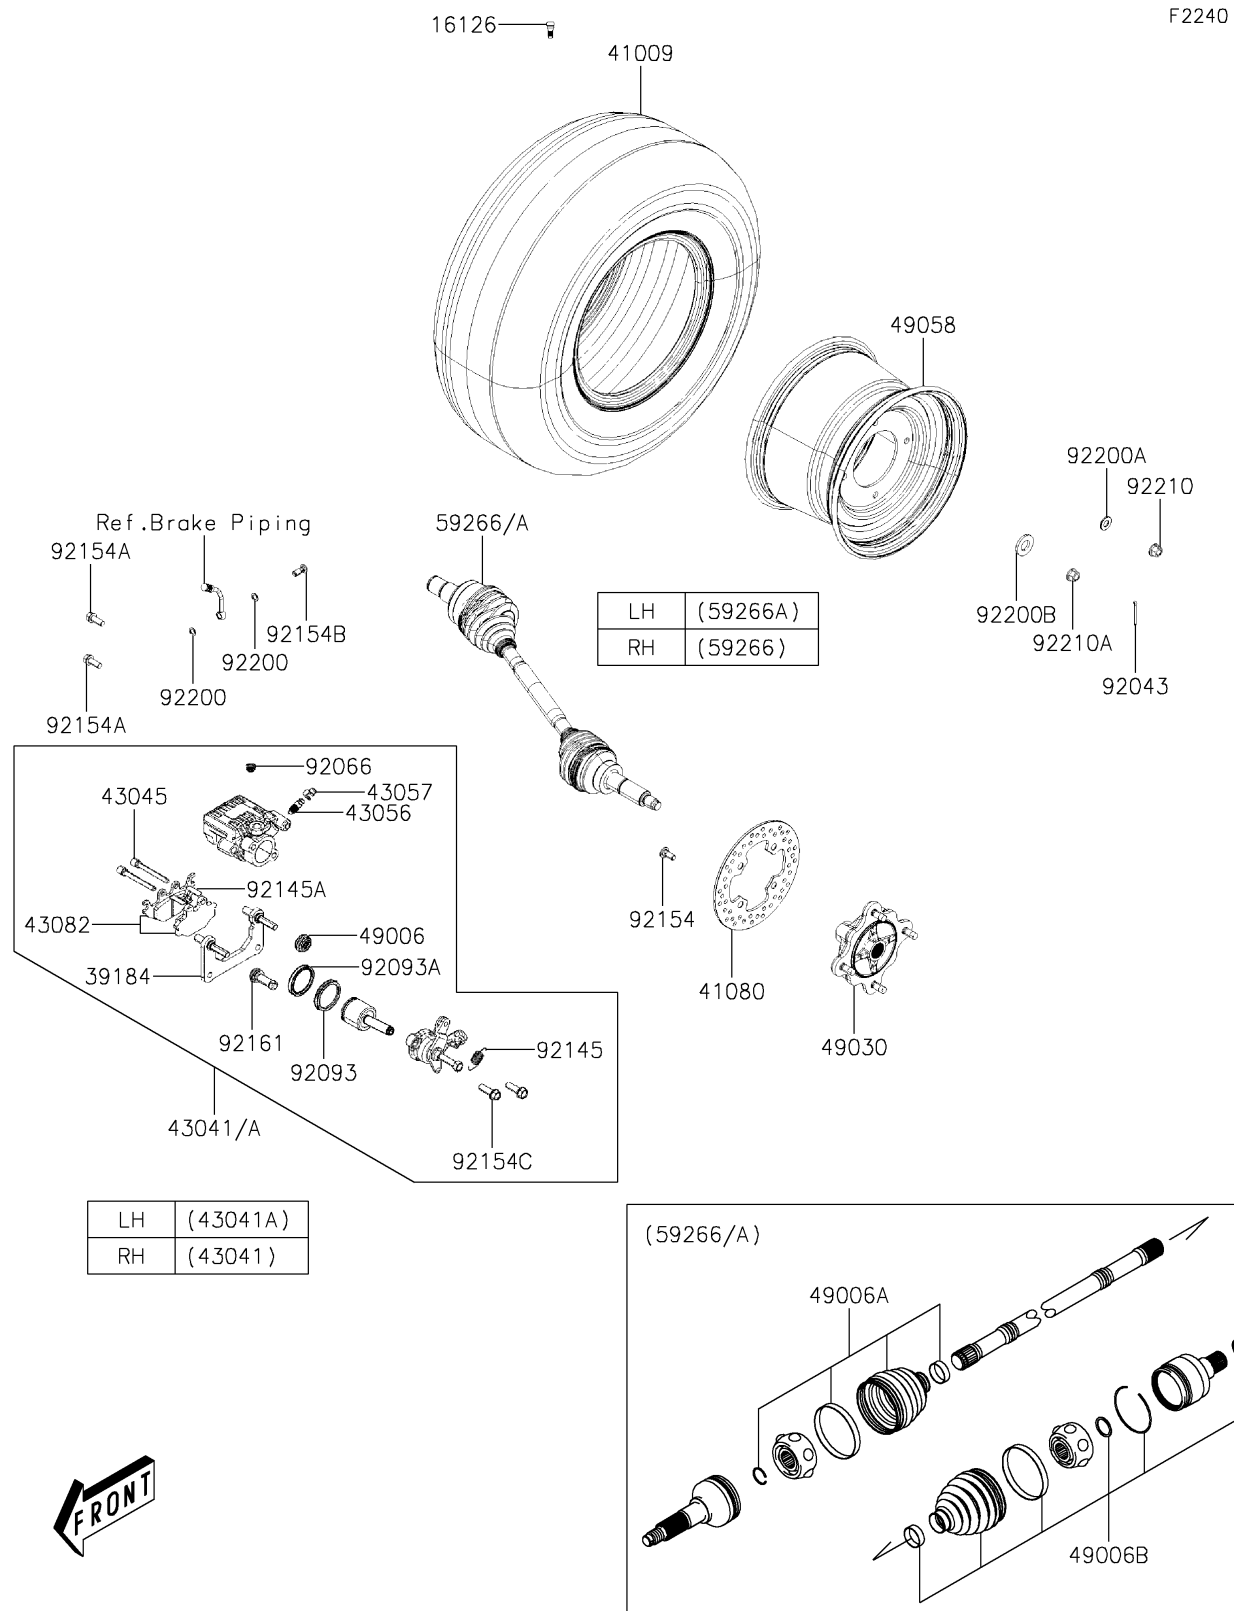

2022 Mule PRO-MX EPS Camo

PARTS DIAGRAM

Rear Hubs/Brakes