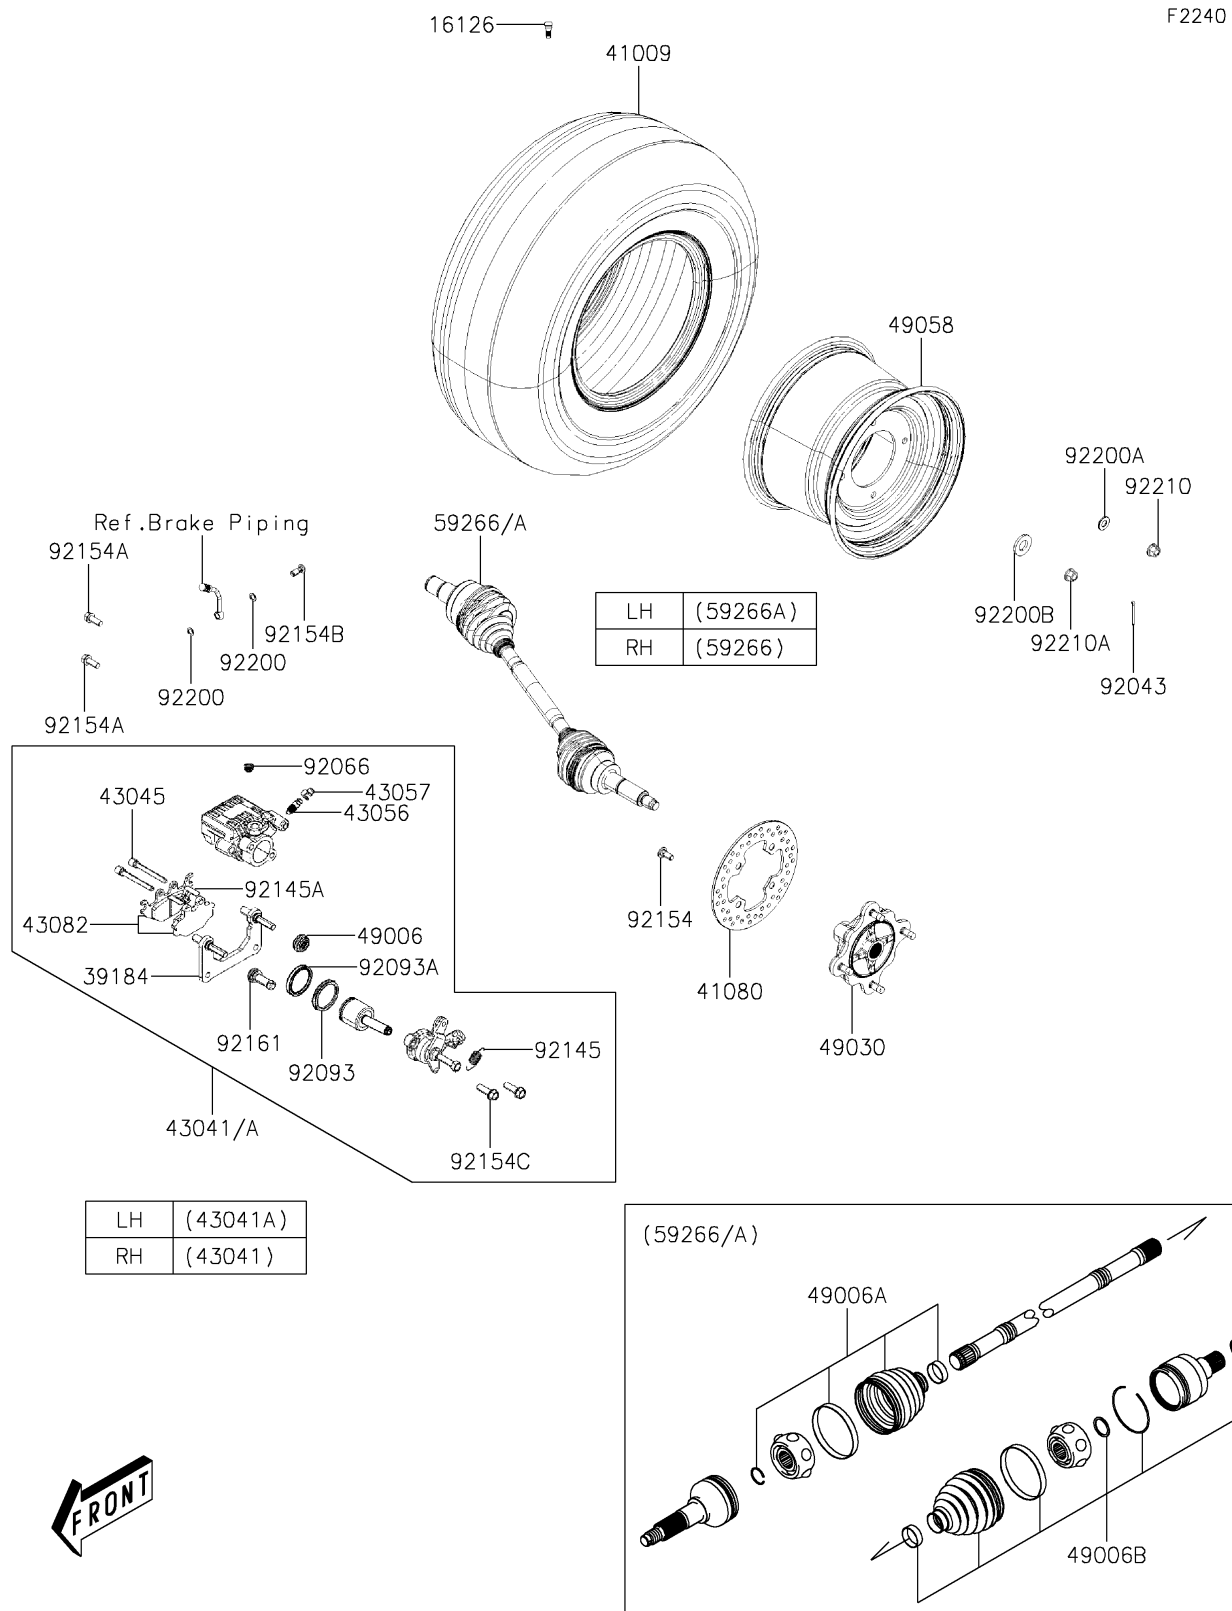

2023 MULE PRO-MX™ EPS CAMO

PARTS DIAGRAM

Rear Hubs/Brakes

2023 MULE PRO-MX™ EPS CAMO

PARTS LIST

Rear Hubs/Brakes

ITEM NAME	PART NUMBER	QUANTITY
VALVE,RIM (Ref # 16126)	16126-Y001	2
BRACKET-ASSY (Ref # 39184)	39184-0044	2
TIRE,RR,25X10.00 R12 (Ref # 41009)	41009-Y009	2
DISC,BRAKE (Ref # 41080)	41080-Y009	2
CALIPER-ASSY,RR,RH,SILVER (Ref # 43041)	43041-Y009-934	1
CALIPER-ASSY,RR,LH,SILVER (Ref # 43041A)	43041-Y010-934	1
SHAFT-CALIPER (Ref # 43045)	43045-Y002	4
BREATHER-BRAKE (Ref # 43056)	43056-0006	2
CAP-BREATHER (Ref # 43057)	43057-Y002	2
PAD-ASSY-BRAKE,RR (Ref # 43082)	43082-Y009	2
BOOT,CALIPER (Ref # 49006)	49006-Y005	2
BOOT,RR,OUTSIDE (Ref # 49006A)	49006-Y011	2
BOOT,RR,INSIDE (Ref # 49006B)	49006-Y012	2
HUB,RR (Ref # 49030)	49030-Y004	2
WHEEL,RR,BLACK (Ref # 49058)	49058-Y005-935	2
JOINT-BALL,RR,RH (Ref # 59266)	59266-Y002	1
JOINT-BALL,RR,LH (Ref # 59266A)	59266-Y003	1
PIN,4X40 (Ref # 92043)	92043-Y043	2
PLUG (Ref # 92066)	92066-Y012	2
SEAL,PISTON (Ref # 92093)	92093-Y033	2
SEAL,PISTON (Ref # 92093A)	92093-Y034	2
SPRING,RETURN,47MM (Ref # 92145)	92145-1690	2
SPRING,PAD (Ref # 92145A)	92145-Y035	2
BOLT,10X23 (Ref # 92154)	92154-Y178	8
BOLT (Ref # 92154A)	92154-Y183	4
BOLT,OIL (Ref # 92154B)	92154-Y184	2
BOLT,FLANGE,6X40 (Ref # 92154C)	92154-Y228	4
DAMPER (Ref # 92161)	92161-Y012	2
WASHER (Ref # 92200)	92200-Y015	4

2023 MULE PRO-MX™ EPS CAMO

PARTS LIST

Rear Hubs/Brakes

ITEM NAME	PART NUMBER	QUANTITY
WASHER,12MM (Ref # 92200A)	92200-Y089	8
WASHER,40X20.5X4.5 (Ref # 92200B)	92200-Y090	2
NUT (Ref # 92210)	92210-Y088	8
NUT,FLANGE,20MM (Ref # 92210A)	92210-Y099	2