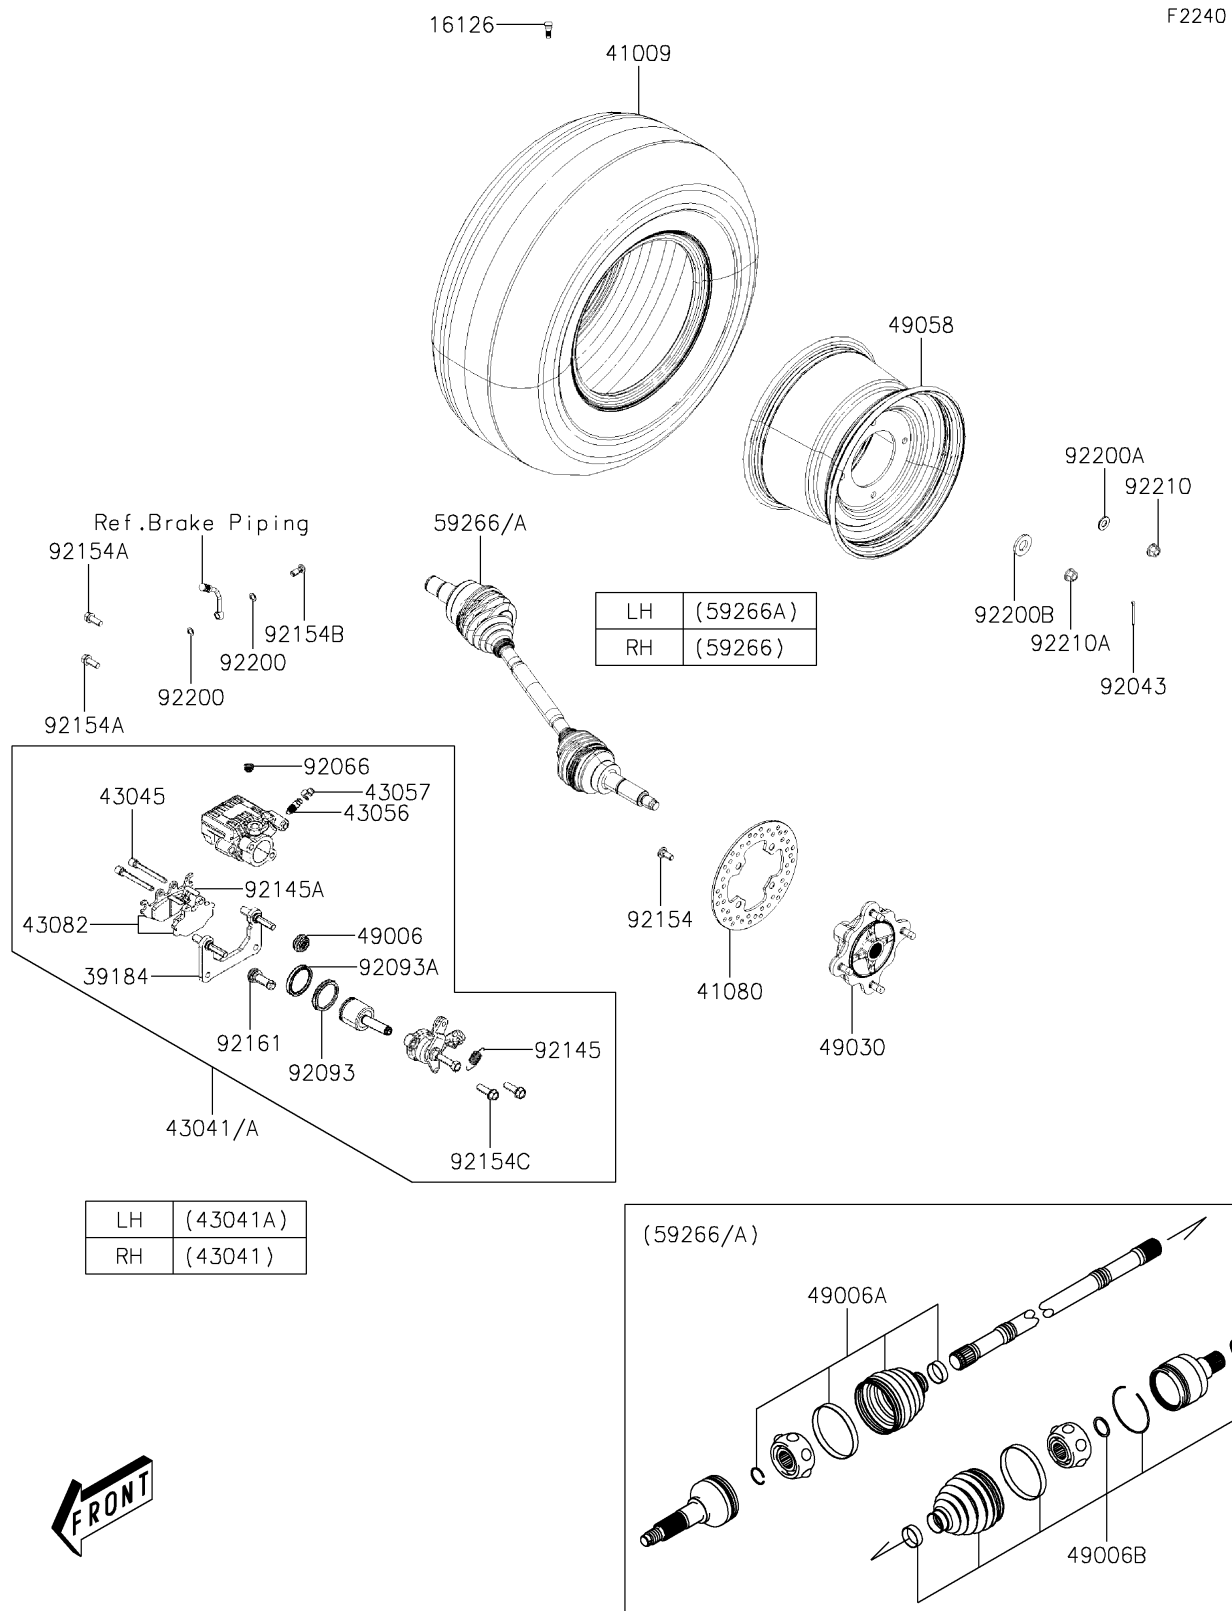

2023 Mule PRO-MX EPS Camo

PARTS DIAGRAM

Rear Hubs/Brakes

2023 Mule PRO-MX EPS Camo

PARTS LIST

Rear Hubs/Brakes

ITEM NAME	PART NUMBER	QUANTITY
VALVE,RIM (Ref # 16126)	16126-Y001	2
BRACKET-ASSY (Ref # 39184)	39184-0044	2
TIRE,RR,25X10.00 R12 (Ref # 41009)	41009-Y009	2
DISC,BRAKE (Ref # 41080)	41080-Y009	2
CALIPER-ASSY,RR,RH,SILVER (Ref # 43041)	43041-Y009-934	1
CALIPER-ASSY,RR,LH,SILVER (Ref # 43041A)	43041-Y010-934	1
SHAFT-CALIPER (Ref # 43045)	43045-Y002	4
BREATHER-BRAKE (Ref # 43056)	43056-0006	2
CAP-BREATHER (Ref # 43057)	43057-Y002	2
PAD-ASSY-BRAKE,RR (Ref # 43082)	43082-Y009	2
BOOT,CALIPER (Ref # 49006)	49006-Y005	2
BOOT,RR,OUTSIDE (Ref # 49006A)	49006-Y011	2
BOOT,RR,INSIDE (Ref # 49006B)	49006-Y012	2
HUB,RR (Ref # 49030)	49030-Y004	2
WHEEL,RR,BLACK (Ref # 49058)	49058-Y005-935	2
JOINT-BALL,RR,RH (Ref # 59266)	59266-Y002	1
JOINT-BALL,RR,LH (Ref # 59266A)	59266-Y003	1
PIN,4X40 (Ref # 92043)	92043-Y043	2
PLUG (Ref # 92066)	92066-Y012	2
SEAL,PISTON (Ref # 92093)	92093-Y033	2
SEAL,PISTON (Ref # 92093A)	92093-Y034	2
SPRING,RETURN,47MM (Ref # 92145)	92145-1690	2
SPRING,PAD (Ref # 92145A)	92145-Y035	2
BOLT,10X23 (Ref # 92154)	92154-Y178	8
BOLT (Ref # 92154A)	92154-Y183	4
BOLT,OIL (Ref # 92154B)	92154-Y184	2
BOLT,FLANGE,6X40 (Ref # 92154C)	92154-Y228	4
DAMPER (Ref # 92161)	92161-Y012	2
WASHER (Ref # 92200)	92200-Y015	4

2023 Mule PRO-MX EPS Camo

PARTS LIST

Rear Hubs/Brakes

ITEM NAME	PART NUMBER	QUANTITY
WASHER,12MM (Ref # 92200A)	92200-Y089	8
WASHER,40X20.5X4.5 (Ref # 92200B)	92200-Y090	2
NUT (Ref # 92210)	92210-Y088	8
NUT,FLANGE,20MM (Ref # 92210A)	92210-Y099	2