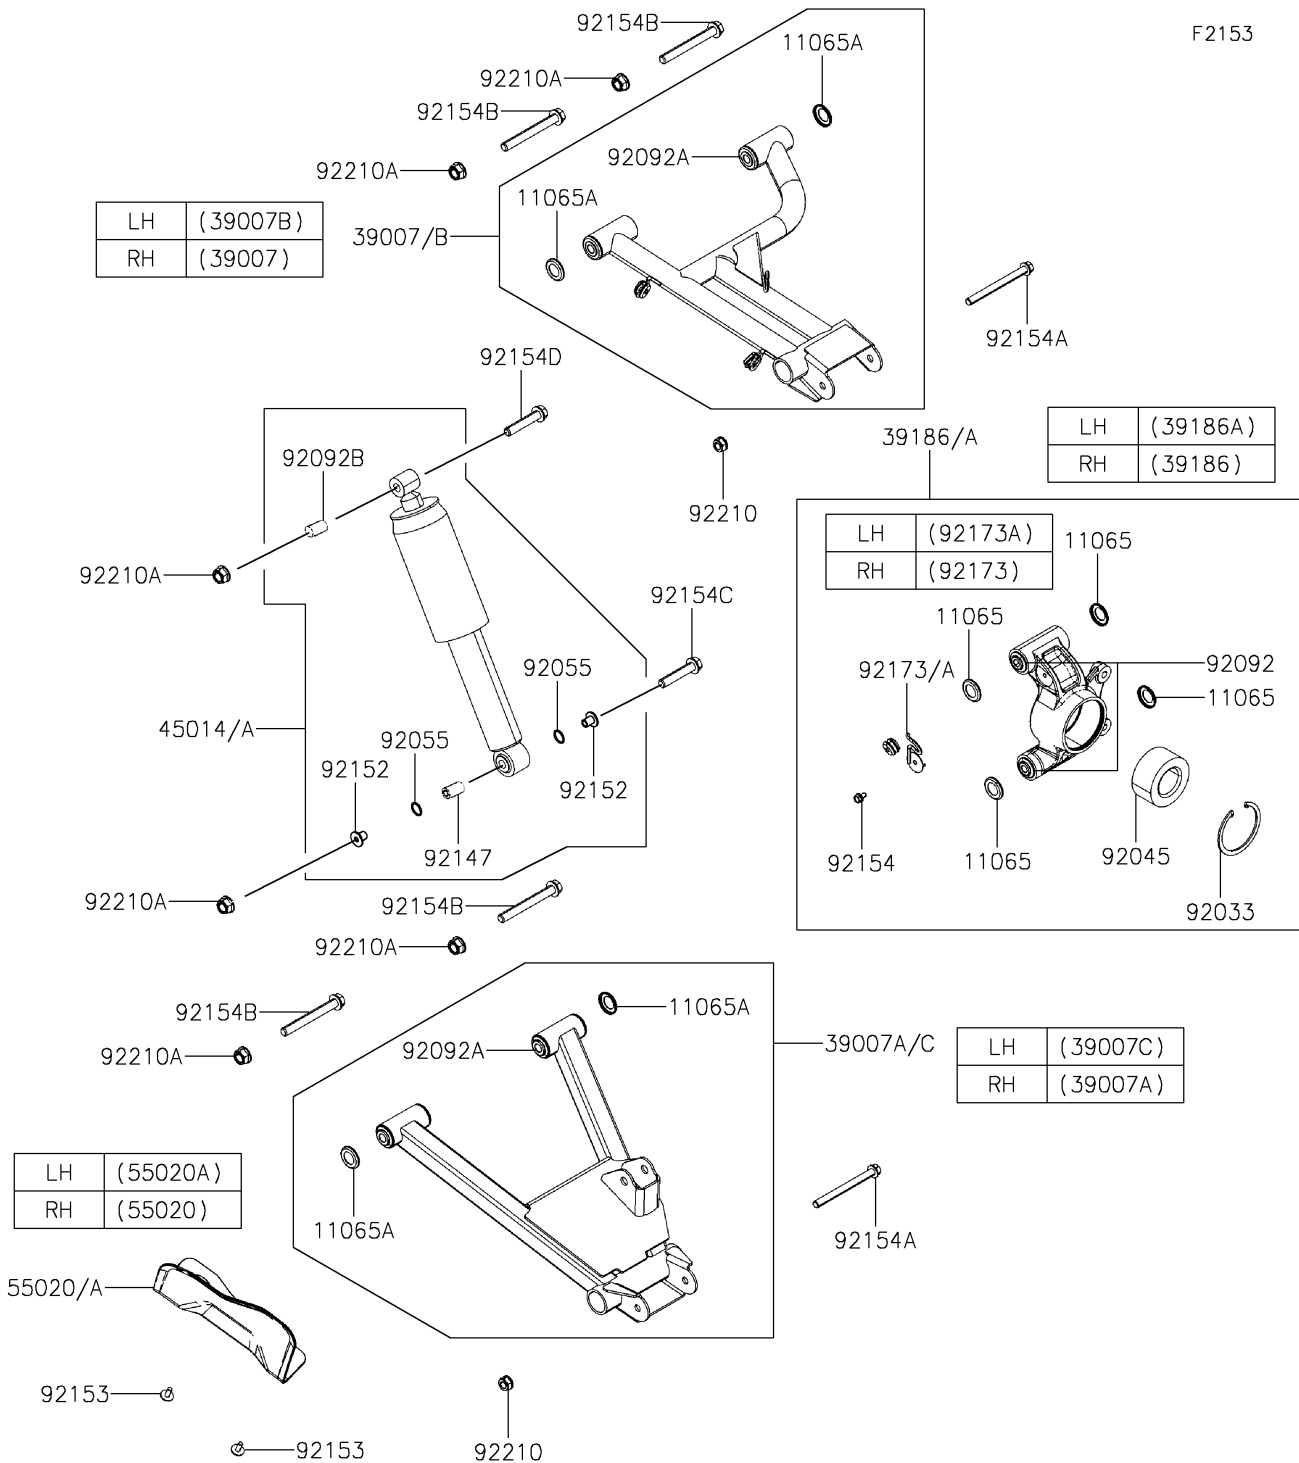

2024 MULE PRO-MX™ EPS CAMO

PARTS DIAGRAM

Rear Suspension

2024 MULE PRO-MX™ EPS CAMO

PARTS LIST

Rear Suspension

ITEM NAME	PART NUMBER	QUANTITY
CAP (Ref # 11065)	11065-Y038	8
CAP,ARM (Ref # 11065A)	11065-Y039	8
ARM-SUSP,RR,UPP,RH (Ref # 39007)	39007-Y014	1
ARM-SUSP,RR,LWR,RH (Ref # 39007A)	39007-Y015	1
ARM-SUSP,RR,UPP,LH (Ref # 39007B)	39007-Y016	1
ARM-SUSP,RR,LWR,LH (Ref # 39007C)	39007-Y017	1
KNUCKLE,RR,RH (Ref # 39186)	39186-Y006	1
KNUCKLE,RR,LH (Ref # 39186A)	39186-Y008	1
SHOCKABSORBER,RR (Ref # 45014)	45014-Y009	2
SHOCKABSORBER,RR (Ref # 45014A)	45014-Y011	2
GUARD,RR,RH,S.BLACK (Ref # 55020)	55020-Y018-933	1
GUARD,RR,LH,S.BLACK (Ref # 55020A)	55020-Y019-933	1
RING-SNAP (Ref # 92033)	92033-Y039	2
BEARING-BALL,40X74X36 (Ref # 92045)	92045-0897	2
RING-O (Ref # 92055)	92055-Y074	4
BUSHING-RUBBER (Ref # 92092)	92092-Y004	4
BUSHING-RUBBER (Ref # 92092A)	92092-Y005	8
BUSHING-RUBBER (Ref # 92092B)	92092-Y006	2
BEARING,SPHERICAL (Ref # 92147)	92147-Y002	2
COLLAR (Ref # 92152)	92152-Y076	4
BOLT,6X16 (Ref # 92153)	92153-Y018	4
BOLT,FLANGE,6X6 (Ref # 92154)	92154-Y192	2
BOLT,FLANGE,10X110 (Ref # 92154A)	92154-Y199	4
BOLT,FLANGE,12X100 (Ref # 92154B)	92154-Y202	8
BOLT,FLANGE,12X60 (Ref # 92154C)	92154-Y203	2
BOLT,FLANGE,12X55 (Ref # 92154D)	92154-Y204	2
CLAMP,KNUCKLE,RH (Ref # 92173)	92173-Y070	1
CLAMP,KNUCKLE,LH (Ref # 92173A)	92173-Y072	1
NUT,10MM (Ref # 92210)	92210-Y009	4

2024 MULE PRO-MX™ EPS CAMO

PARTS LIST

Rear Suspension

ITEM NAME	PART NUMBER	QUANTITY
NUT,FLANGE,12MM (Ref # 92210A)	92210-Y090	12