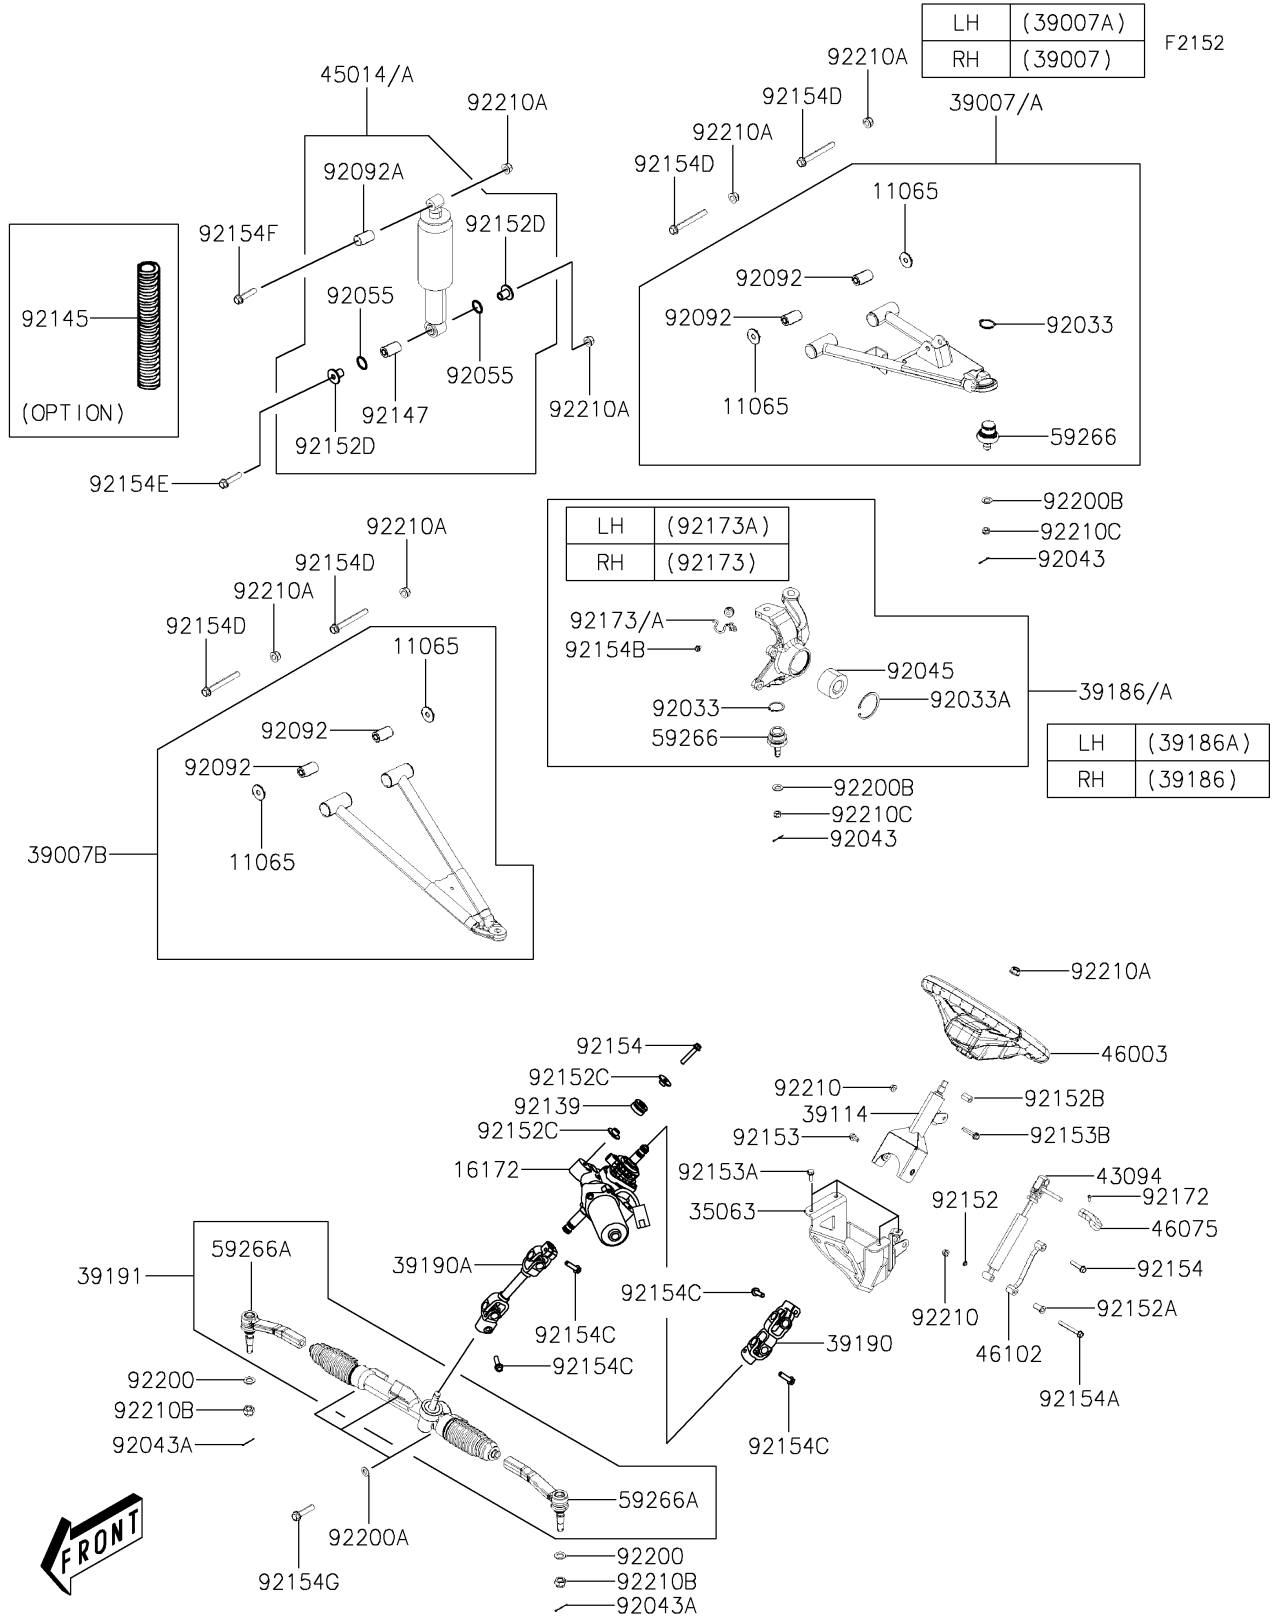

2023 MULE PRO-MX™ EPS CAMO

PARTS DIAGRAM

Front Suspension

2023 MULE PRO-MX™ EPS CAMO

PARTS LIST

Front Suspension

| ITEM NAME | PART NUMBER | QUANTITY |
|-----------|-------------|----------|
|-----------|-------------|----------|
