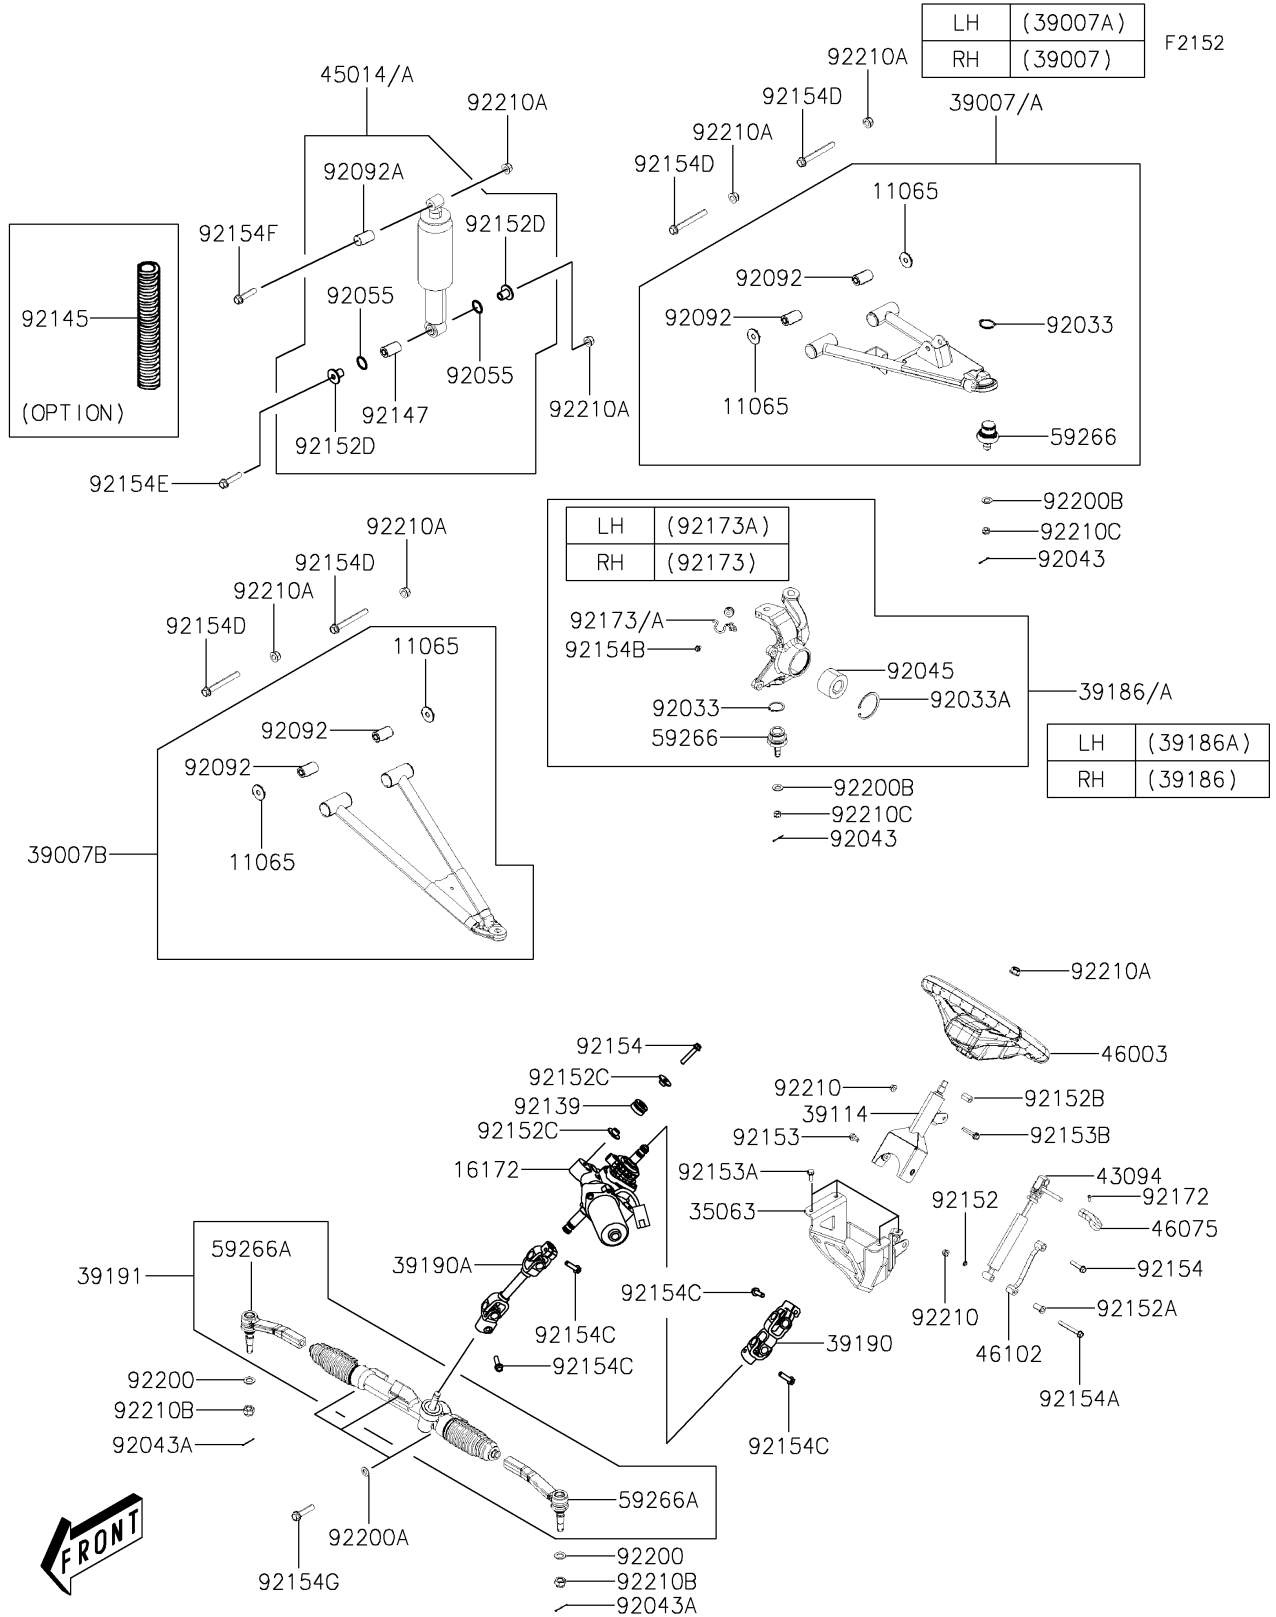

2022 MULE PRO-MX™ EPS CAMO

PARTS DIAGRAM

Front Suspension

2022 MULE PRO-MX™ EPS CAMO

PARTS LIST

Front Suspension

ITEM NAME	PART NUMBER	QUANTITY
-----------	-------------	----------
