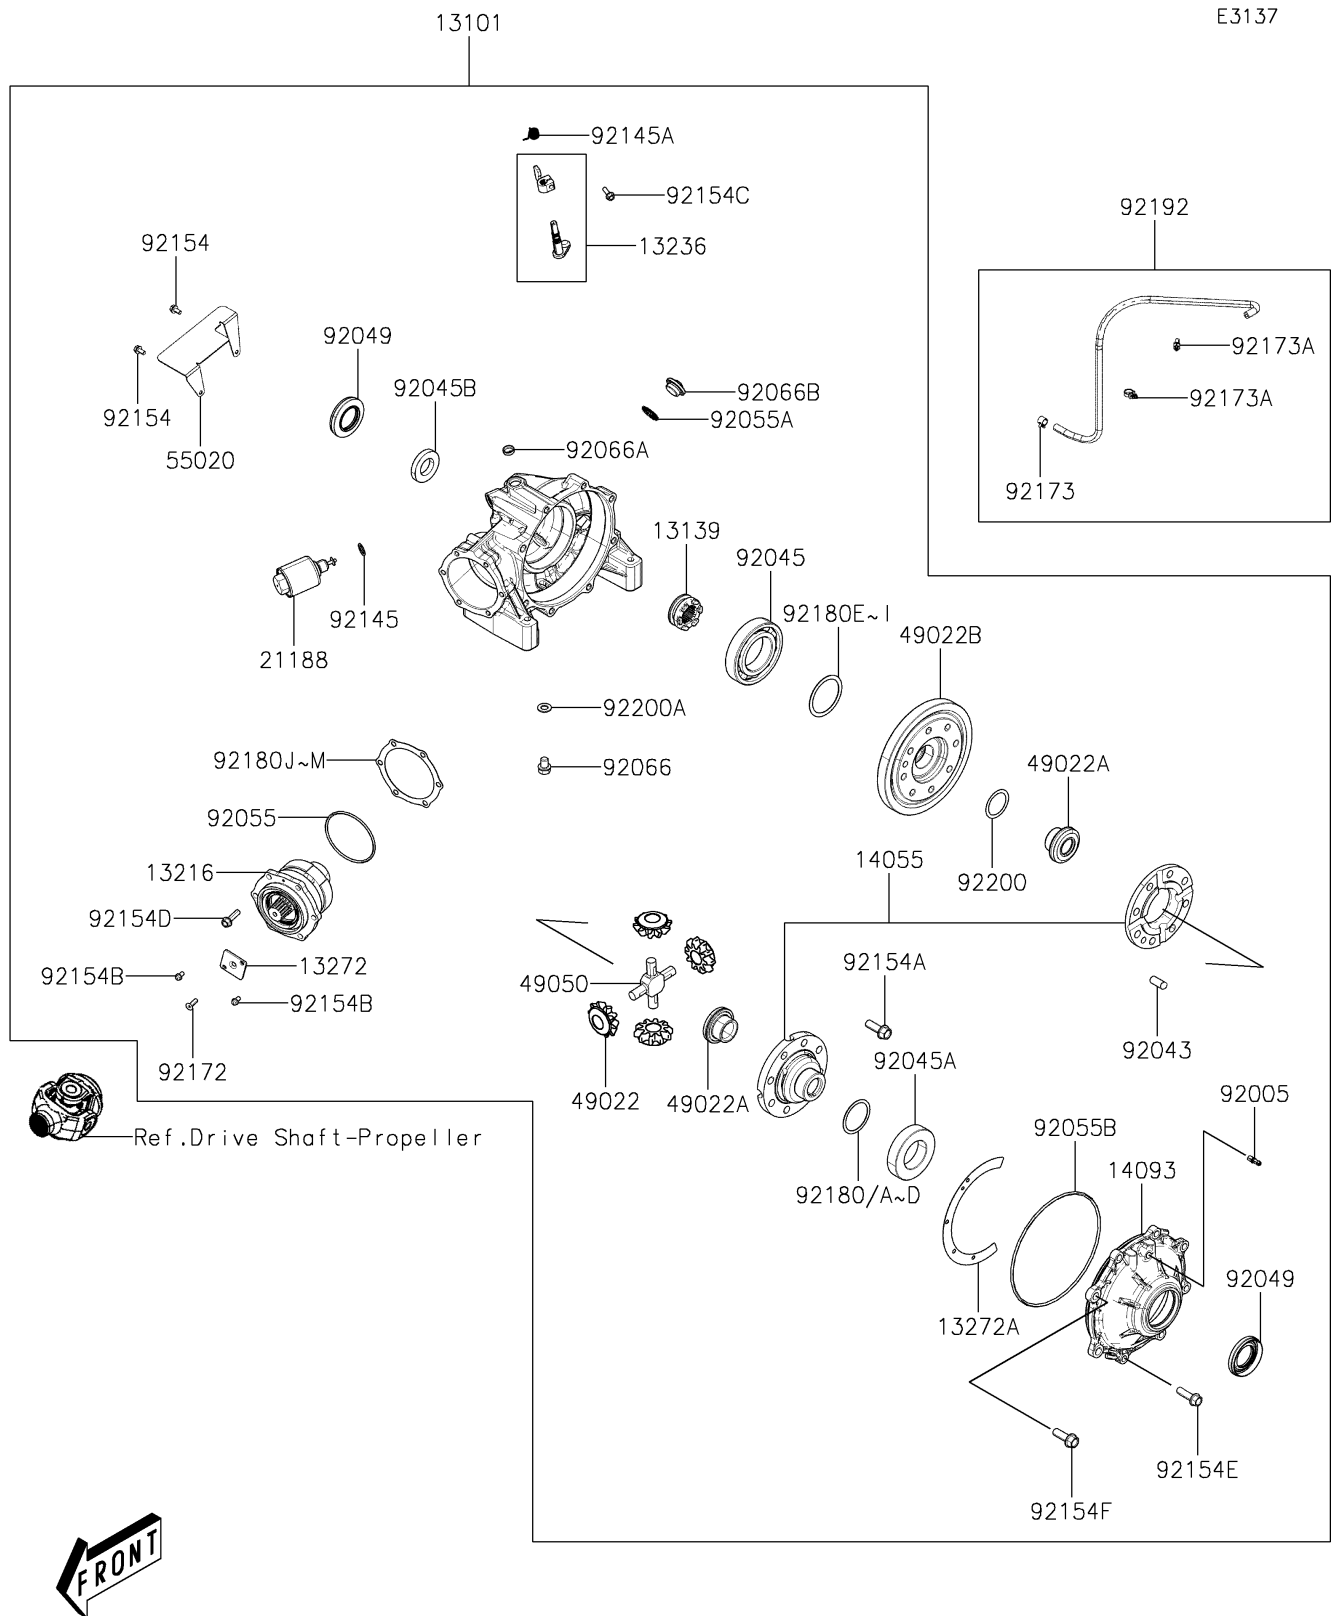

2022 MULE PRO-MX™ EPS CAMO

PARTS DIAGRAM

Drive Shaft-Rear

2022 MULE PRO-MX™ EPS CAMO

PARTS LIST

Drive Shaft-Rear

ITEM NAME	PART NUMBER	QUANTITY
-----------	-------------	----------
