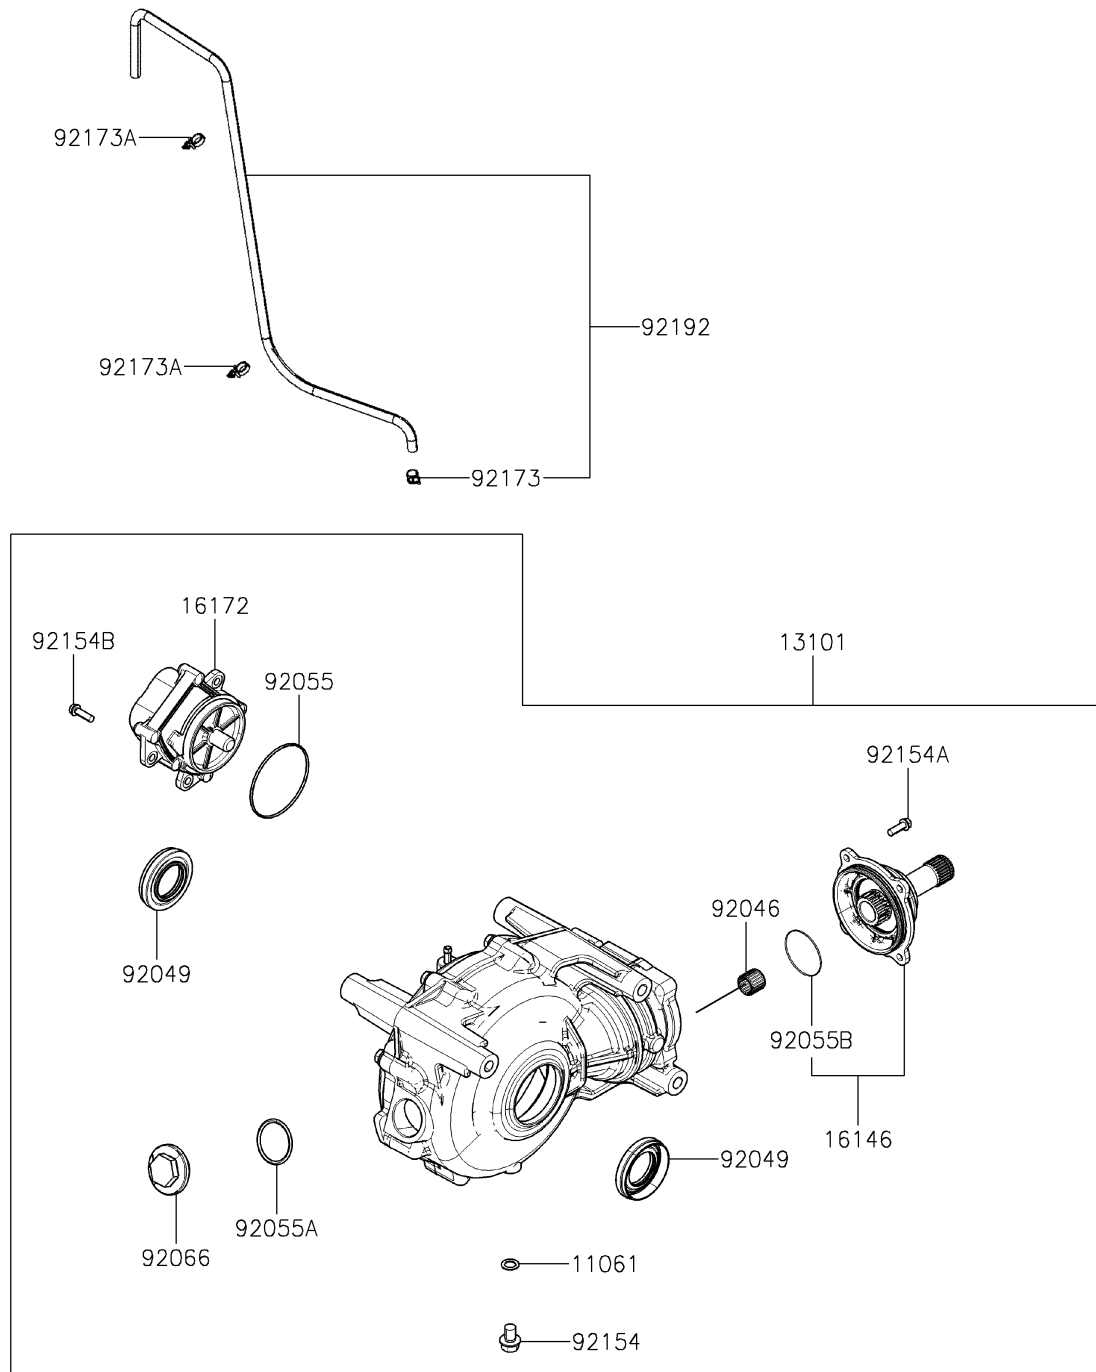

## PARTS DIAGRAM

### Drive Shaft-Front

E3136

## PARTS LIST

### Drive Shaft-Front

ITEM NAME	PART NUMBER	QUANTITY
GASKET (Ref # 11061)	11061-Y067	1
GEAR-ASSY,FR (Ref # 13101)	13101-Y004	1
COVER-ASSY (Ref # 16146)	16146-Y002	1
ACTUATOR (Ref # 16172)	16172-0030	1
BEARING-NEEDLE,16X20X16.8 (Ref # 92046)	92046-0630	1
SEAL-OIL (Ref # 92049)	92049-0749	2
RING-O (Ref # 92055)	92055-Y070	1
RING-O (Ref # 92055A)	92055-Y071	1
RING-O (Ref # 92055B)	92055-Y073	1
PLUG (Ref # 92066)	92066-Y022	1
BOLT,FLANGE,10X14 (Ref # 92154)	92154-Y219	1
BOLT,FLANGE,6X18 (Ref # 92154A)	92154-Y222	4
BOLT,FLANGE,6X20 (Ref # 92154B)	92154-Y223	3
CLAMP,10.5 (Ref # 92173)	92173-Y023	1
CLAMP (Ref # 92173A)	92173-Y078	2
TUBE,DIFF CASE (Ref # 92192)	92192-Y071	1