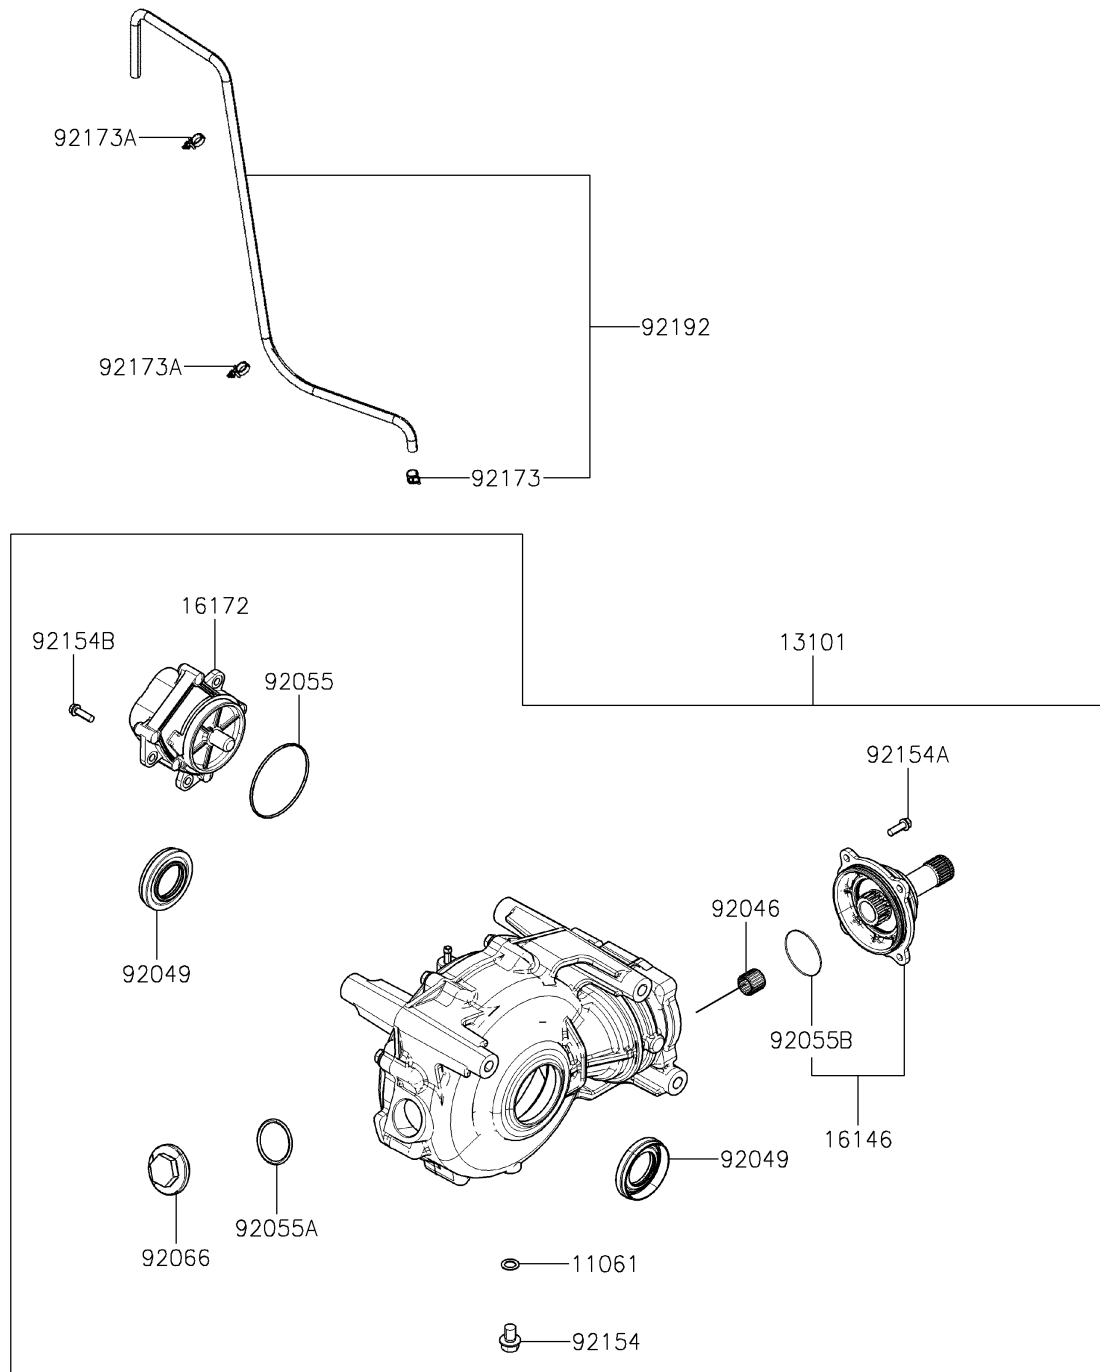

2022 MULE PRO-MX™ EPS CAMO

PARTS DIAGRAM

Drive Shaft-Front

E3136

2022 MULE PRO-MX™ EPS CAMO

PARTS LIST

Drive Shaft-Front

ITEM NAME	PART NUMBER	QUANTITY
-----------	-------------	----------
