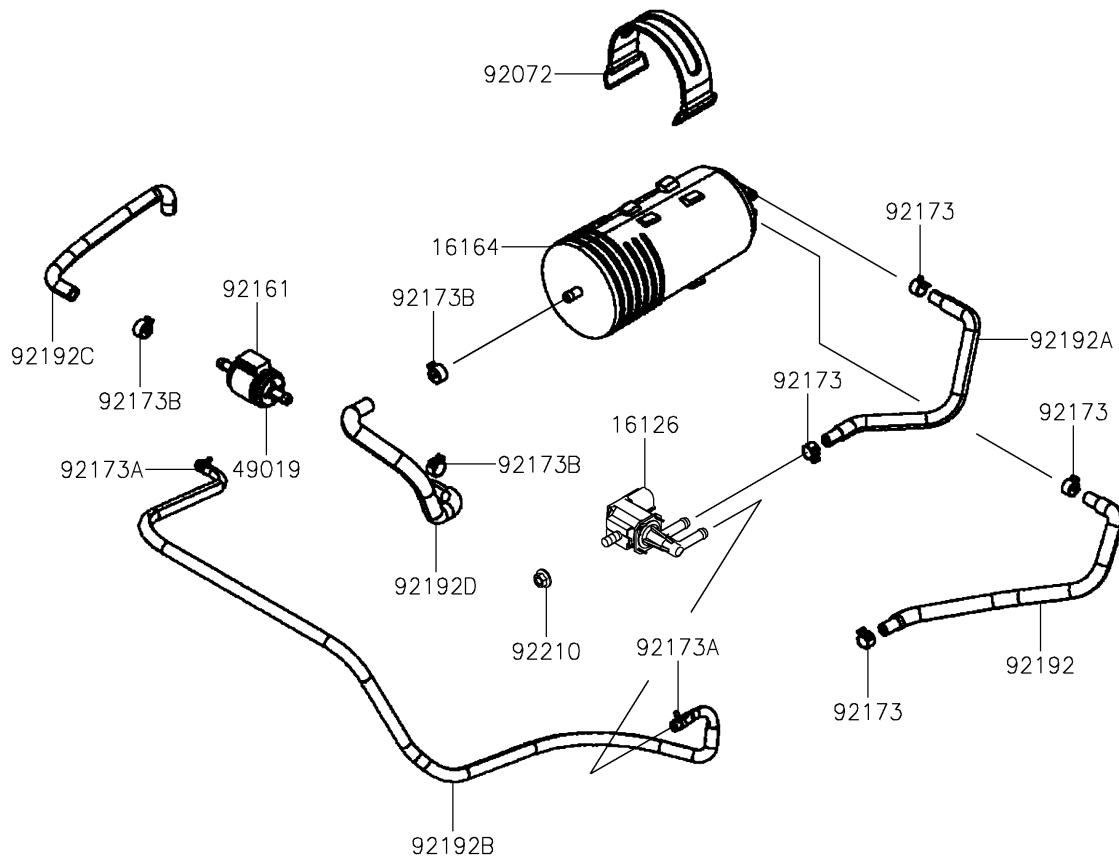

2023 MULE PRO-MX™ EPS CAMO

PARTS DIAGRAM

Fuel Evaporative System(CA)

E1650

2023 MULE PRO-MX™ EPS CAMO

PARTS LIST

Fuel Evaporative System(CA)

ITEM NAME

PART NUMBER

QUANTITY
