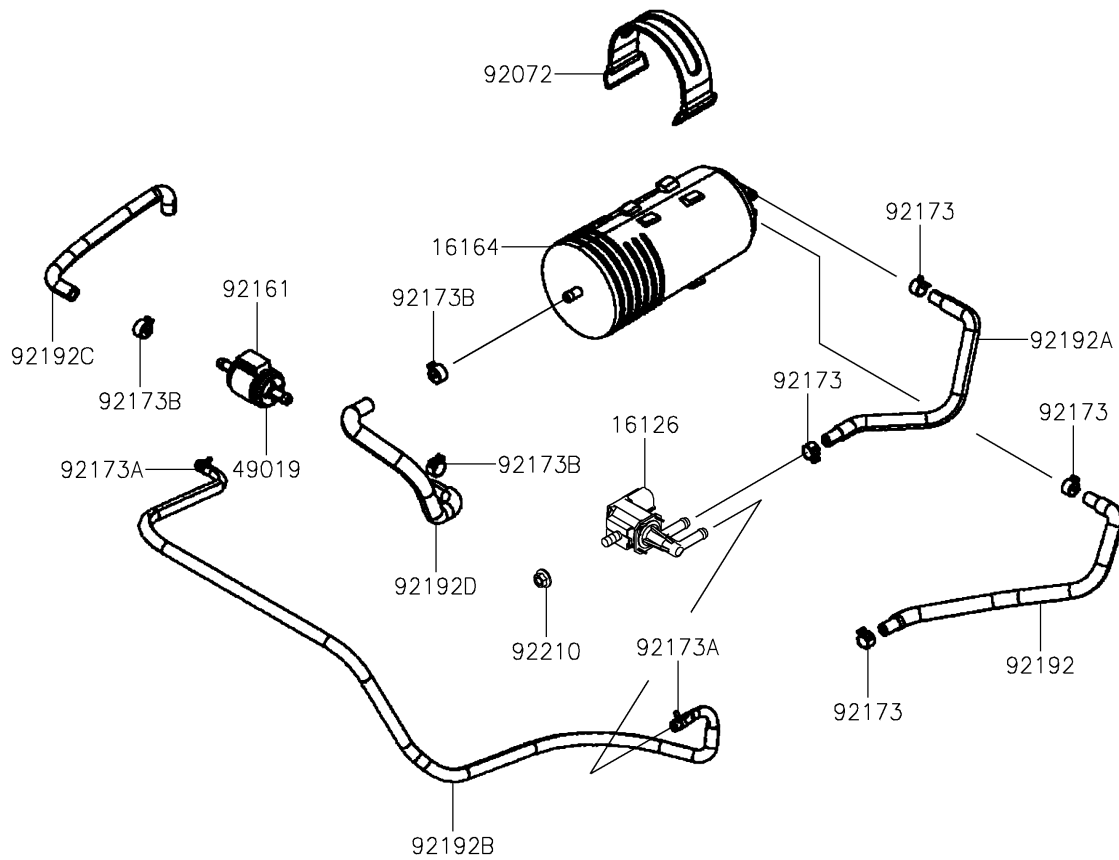

2023 Mule PRO-MX EPS Camo

PARTS DIAGRAM

Fuel Evaporative System(CA)

E1650

2023 Mule PRO-MX EPS Camo

PARTS LIST

Fuel Evaporative System(CA)

ITEM NAME	PART NUMBER	QUANTITY
VALVE,SOLENOID (Ref # 16126)	16126-0705	1
CANISTER (Ref # 16164)	16164-Y003	1
FILTER-FUEL (Ref # 49019)	49019-Y002	1
BAND,L=168 (Ref # 92072)	92072-1306	1
DAMPER (Ref # 92161)	92161-Y039	1
CLAMP (Ref # 92173)	92173-Y083	4
CLAMP (Ref # 92173A)	92173-Y085	2
CLAMP (Ref # 92173B)	92173-Y086	3
TUBE,CHECK VALVE-CANISTER (Ref # 92192)	92192-Y063	1
TUBE,CANISTER-VALVE (Ref # 92192A)	92192-Y064	1
TUBE,VALVE-VACUUM (Ref # 92192B)	92192-Y065	1
TUBE,AIR FILTER (Ref # 92192C)	92192-Y066	1
TUBE,AIR FILTER-CANISTER (Ref # 92192D)	92192-Y067	1
NUT,6MM (Ref # 92210)	92210-Y026	1