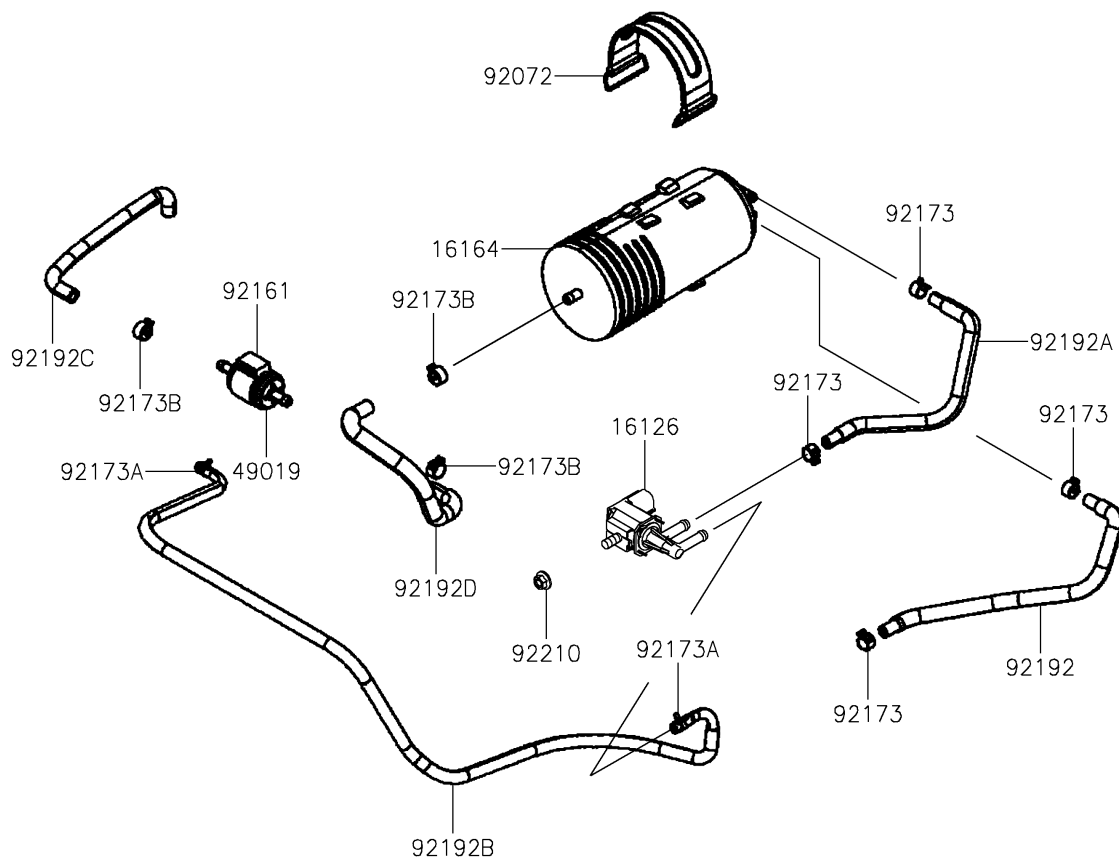

2022 Mule PRO-MX EPS Camo

PARTS DIAGRAM

Fuel Evaporative System(CA)

E1650