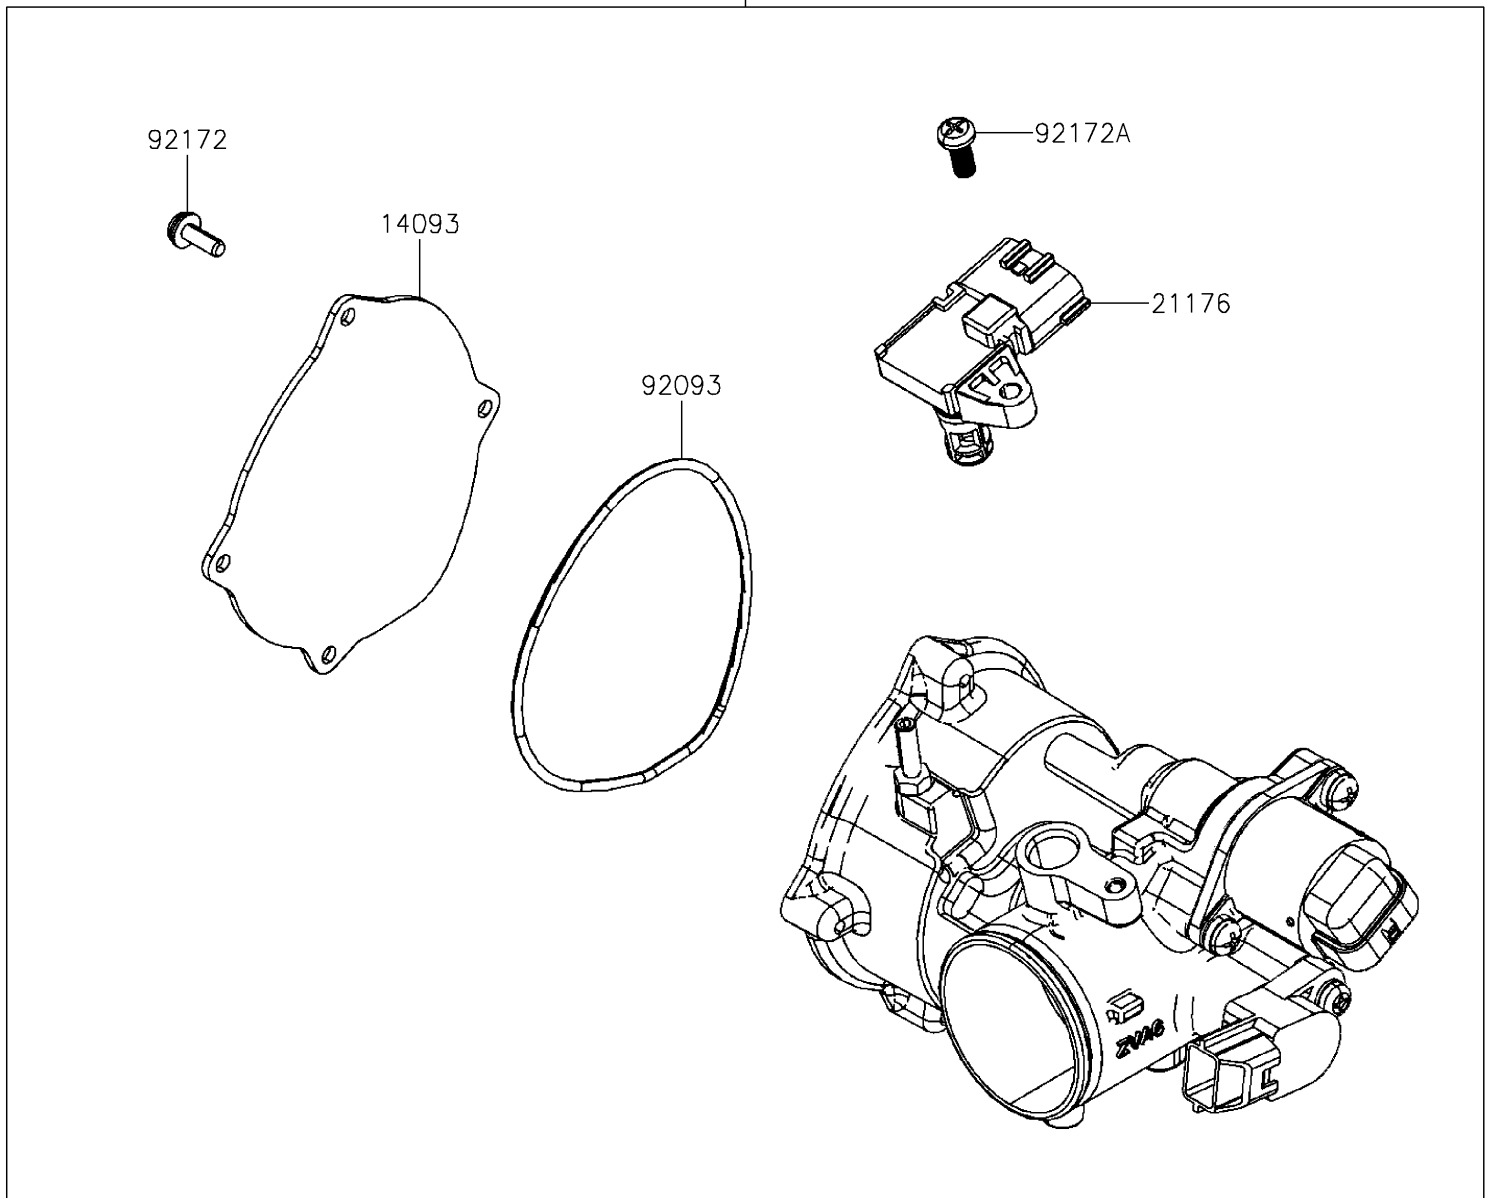

2022 MULE PRO-MX™ EPS CAMO

PARTS DIAGRAM

Throttle

E1510

16163

2022 MULE PRO-MX™ EPS CAMO

PARTS LIST

Throttle

ITEM NAME

PART NUMBER

QUANTITY
