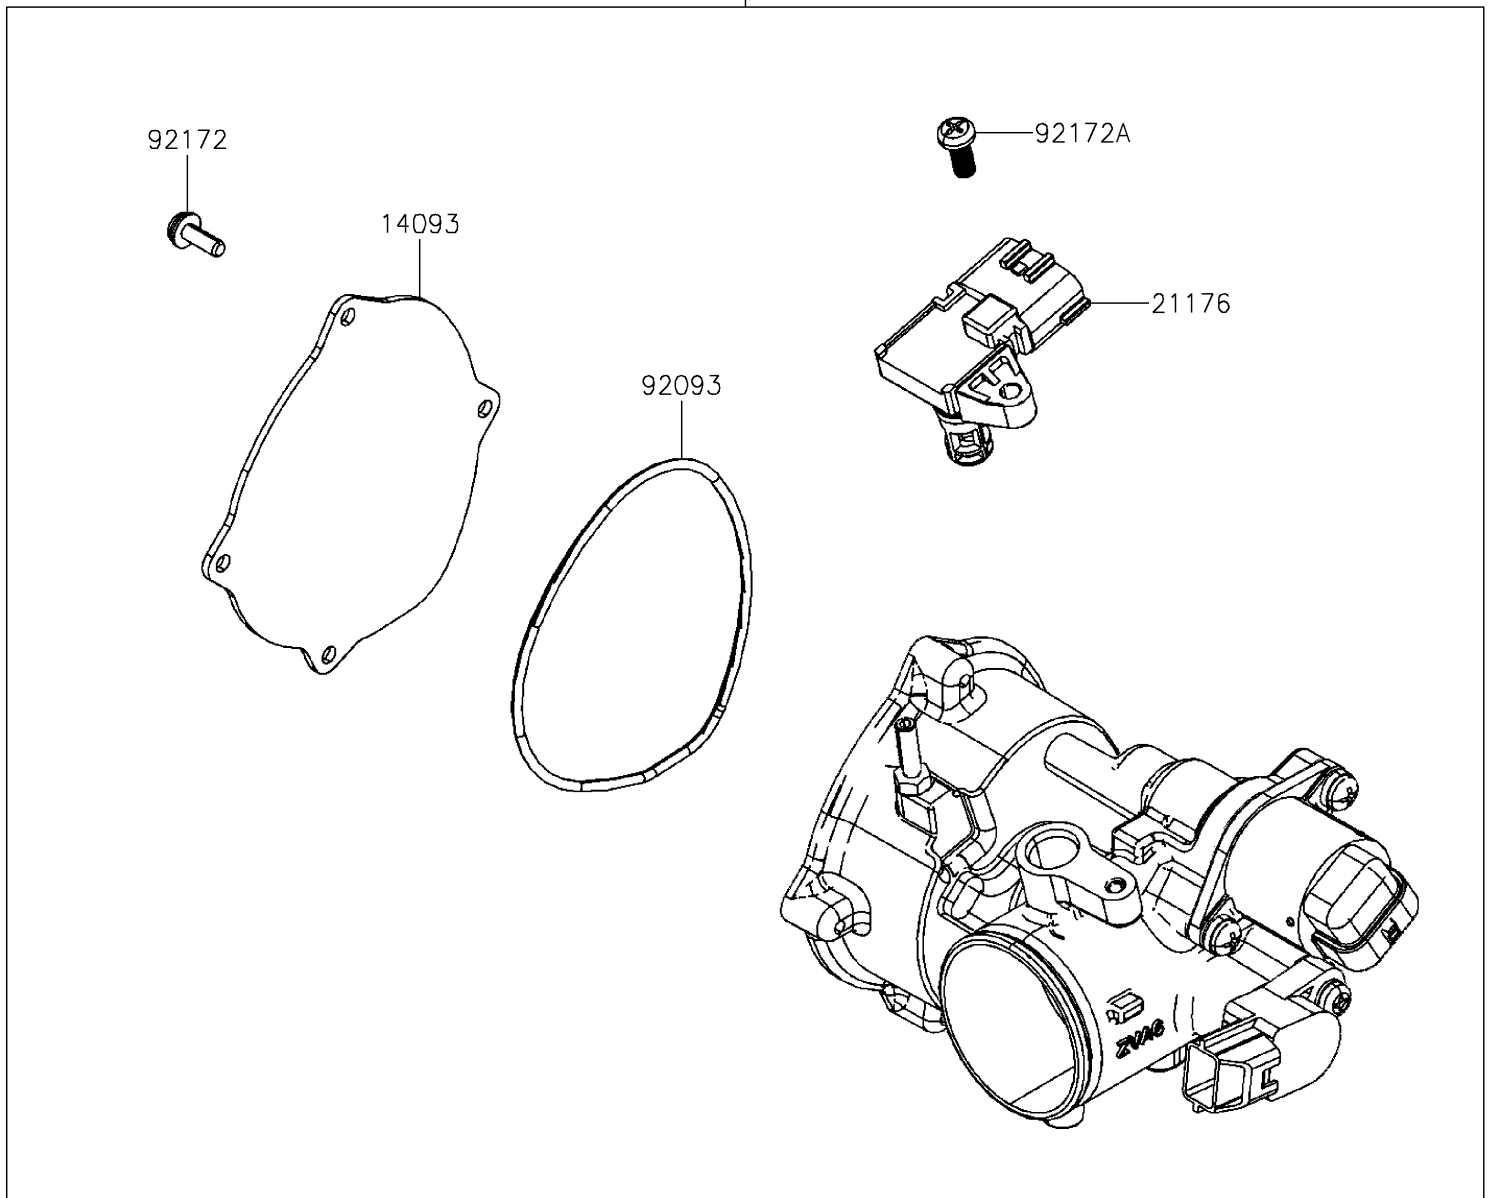

2025 Mule PRO-MX EPS Camo

PARTS DIAGRAM

Throttle

E1510

16163

2025 Mule PRO-MX EPS Camo

PARTS LIST

Throttle

ITEM NAME	PART NUMBER	QUANTITY
COVER,WIRE STAY (Ref # 14093)	14093-Y047	1
THROTTLE-ASSY (Ref # 16163)	16163-Y006	1
SENSOR,PRESSURE (Ref # 21176)	21176-Y012	1
SEAL,WIRE STAY COVER (Ref # 92093)	92093-Y047	1
SCREW,TAPPING,4X12 (Ref # 92172)	92172-Y085	4
SCREW,PAN,4X12 (Ref # 92172A)	92172-Y086	1