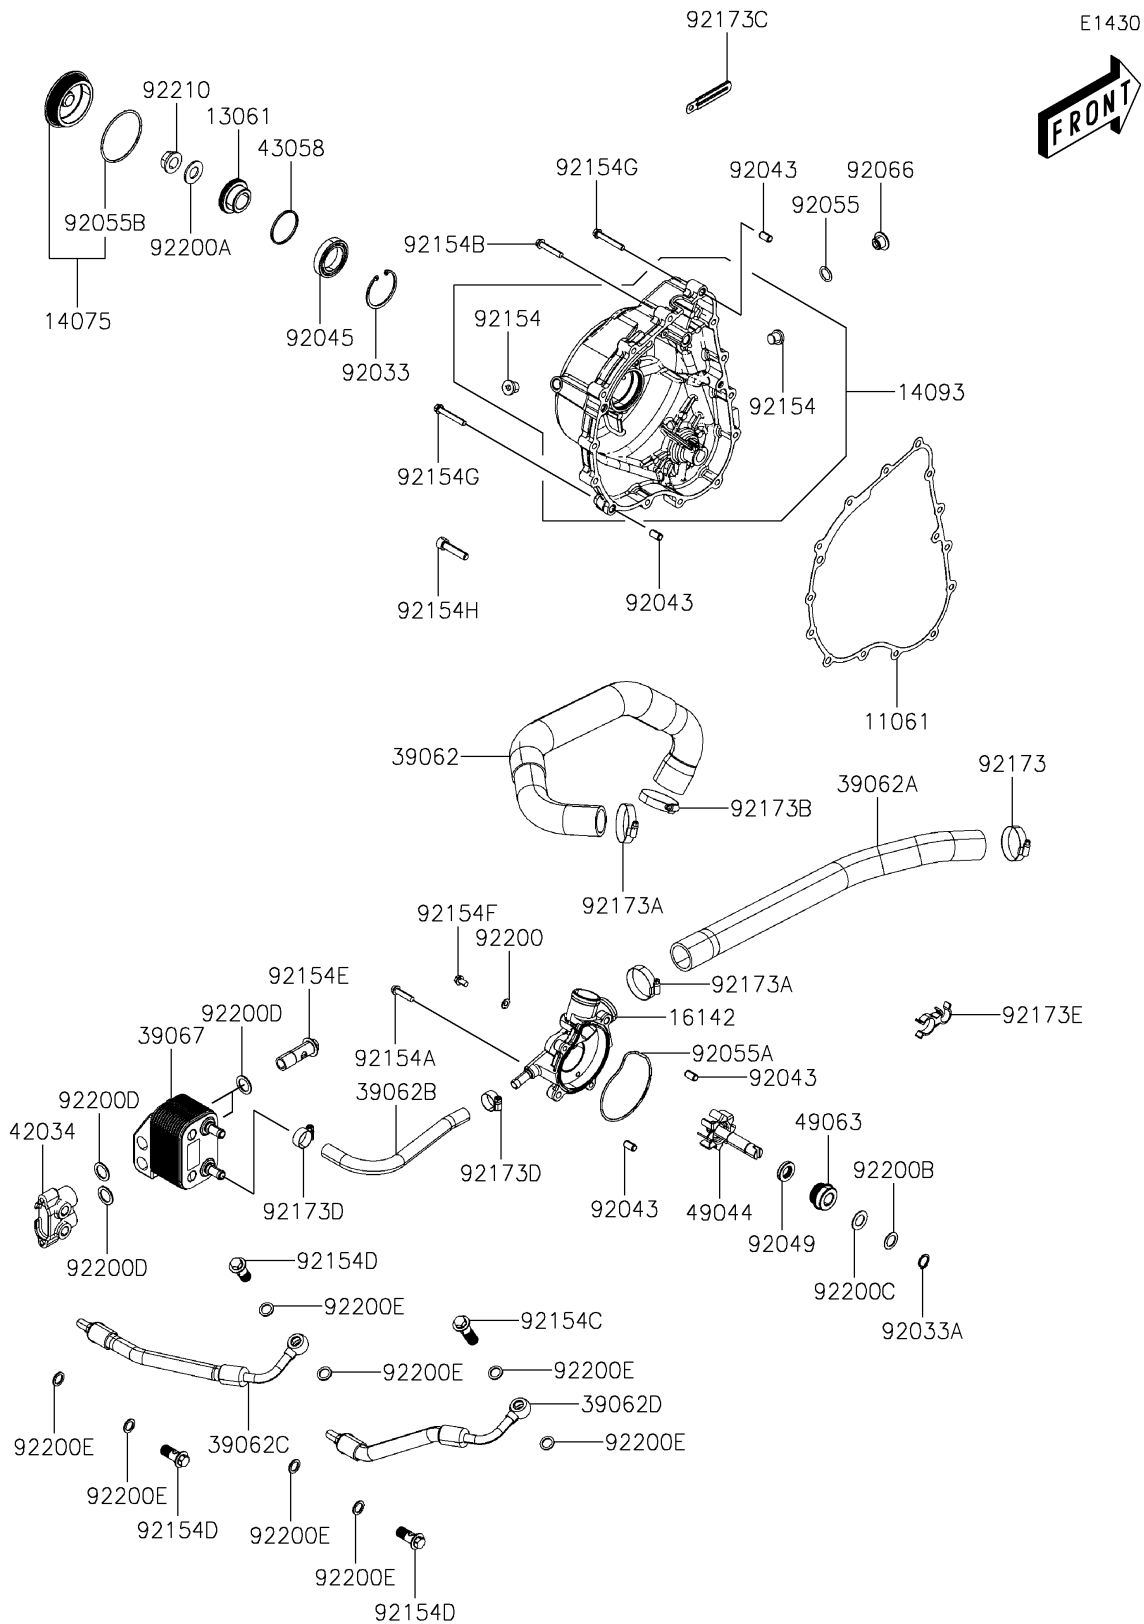

2025 Mule PRO-MX EPS Camo

PARTS DIAGRAM

Engine Cover(s)