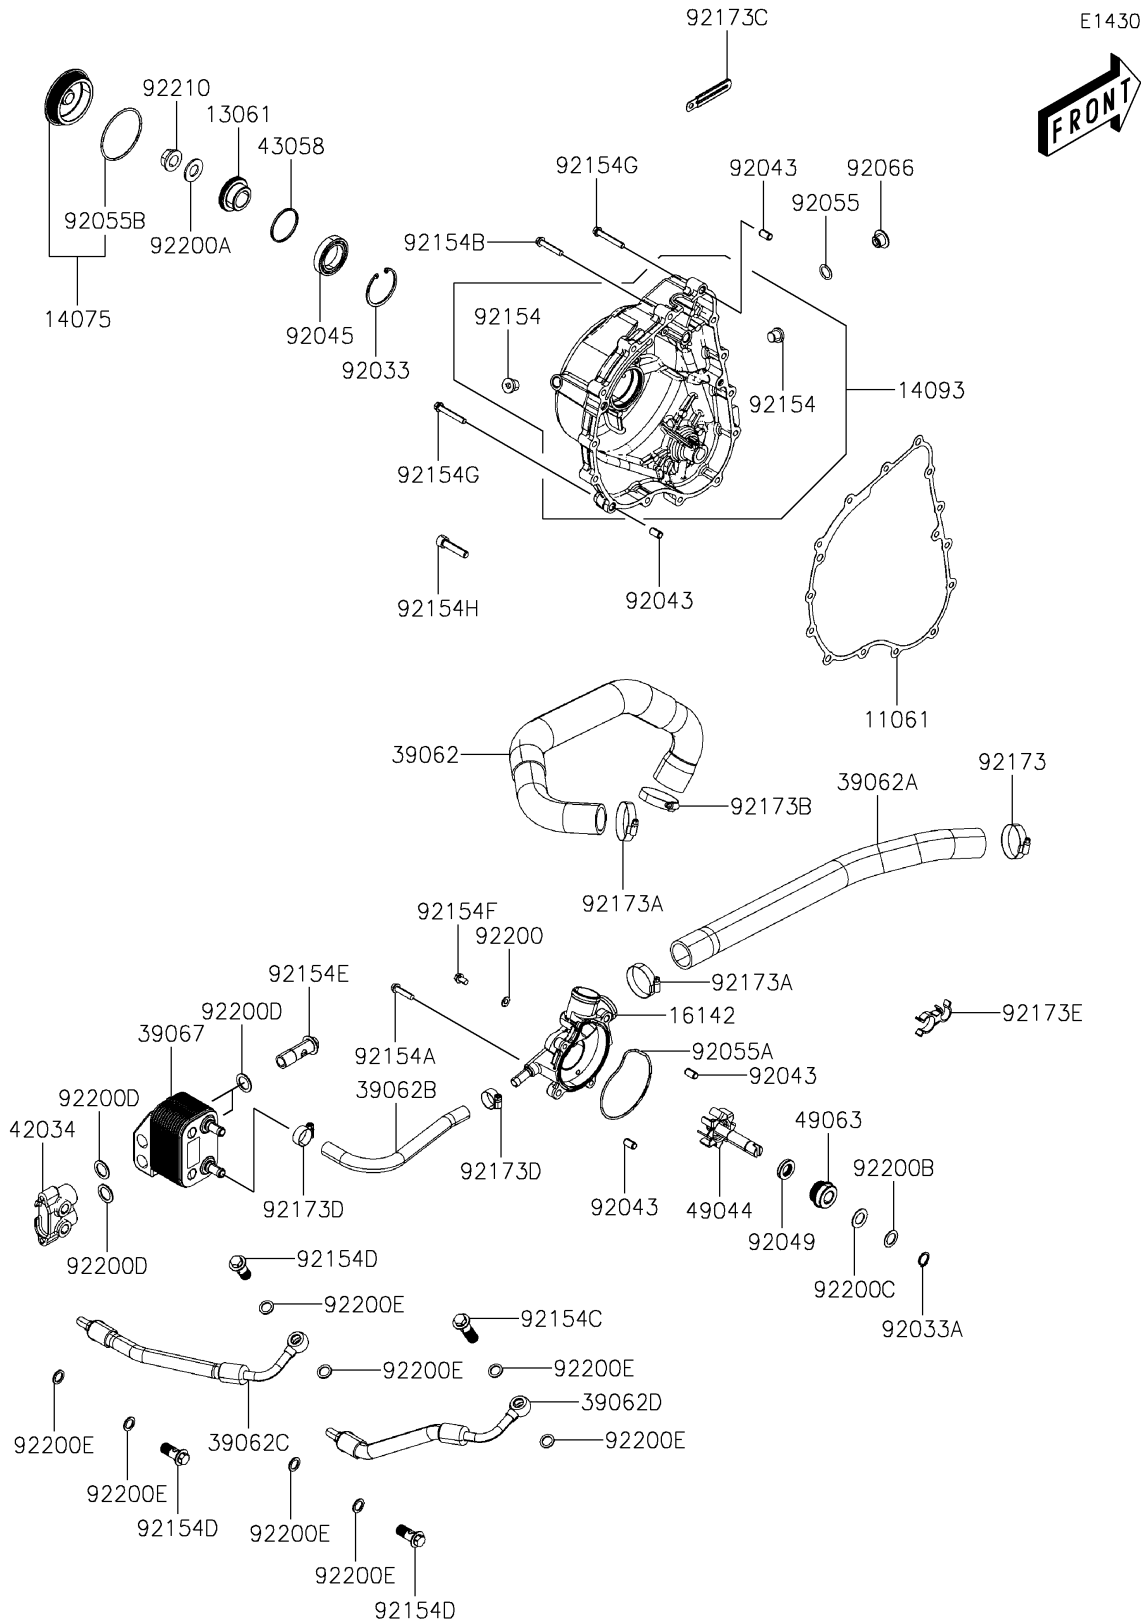

2022 Mule PRO-MX EPS Camo

PARTS DIAGRAM

Engine Cover(s)