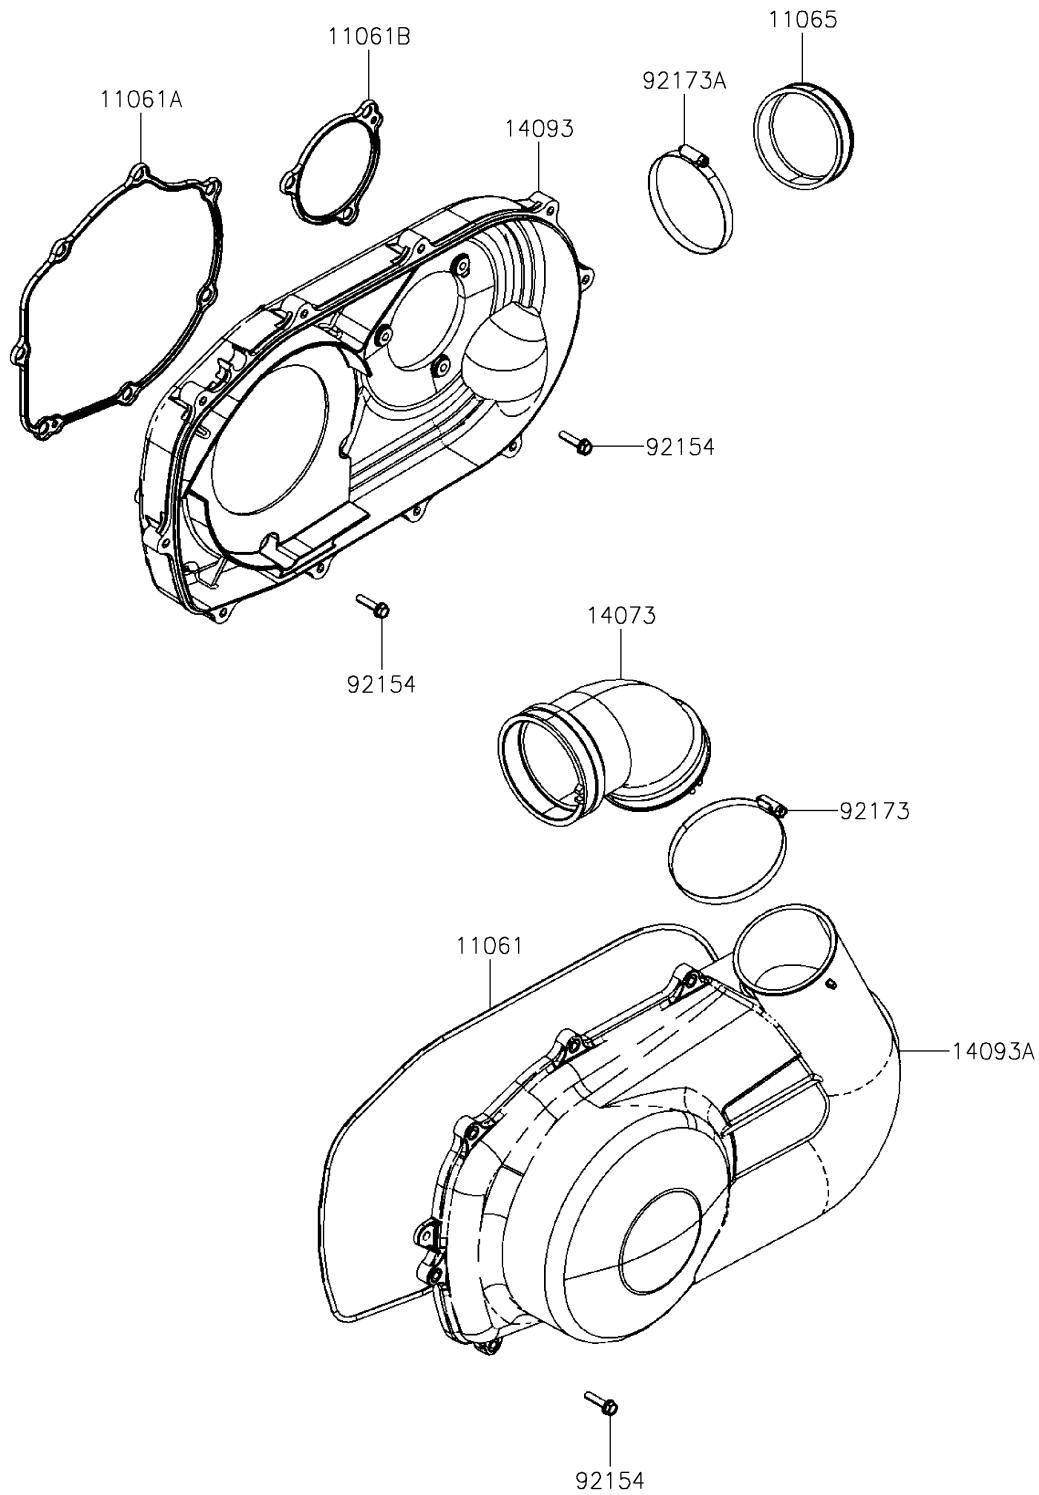

2022 MULE PRO-MX™ EPS CAMO

PARTS DIAGRAM

Converter Cover

E1393

2022 MULE PRO-MX™ EPS CAMO

PARTS LIST

Converter Cover

ITEM NAME	PART NUMBER	QUANTITY
-----------	-------------	----------
