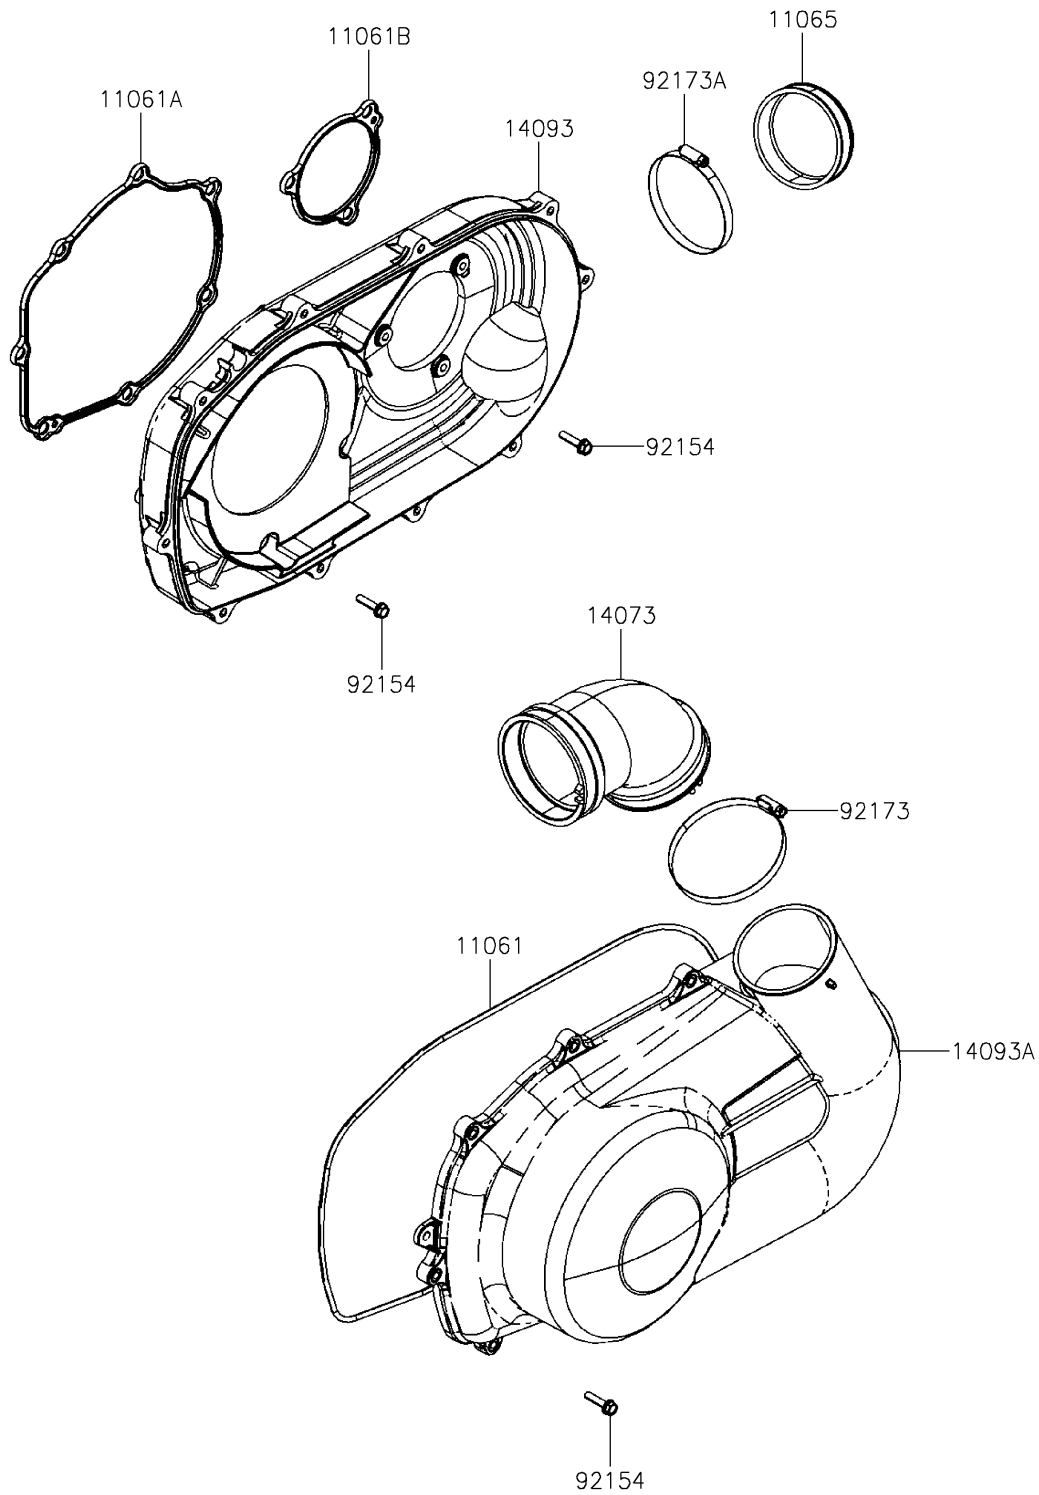

2023 MULE PRO-MX™ EPS CAMO

PARTS DIAGRAM

Converter Cover

E1393

2023 MULE PRO-MX™ EPS CAMO

PARTS LIST

Converter Cover

ITEM NAME	PART NUMBER	QUANTITY
GASKET,CRANK CASE COVER,RH (Ref # 11061)	11061-Y056	1
GASKET,CVT CASE,RR (Ref # 11061A)	11061-Y057	1
GASKET,CVT CASE,FR (Ref # 11061B)	11061-Y058	1
CAP,CVT CASE (Ref # 11065)	11065-Y034	1
DUCT,CRANK CASE COVER (Ref # 14073)	14073-Y010	1
COVER,RH (Ref # 14093)	14093-Y001	1
COVER,CRANK CASE,RH (Ref # 14093A)	14093-Y003	1
BOLT,FLANGE,6X25 (Ref # 92154)	92154-Y130	20
CLAMP (Ref # 92173)	92173-Y064	1
CLAMP (Ref # 92173A)	92173-Y066	1