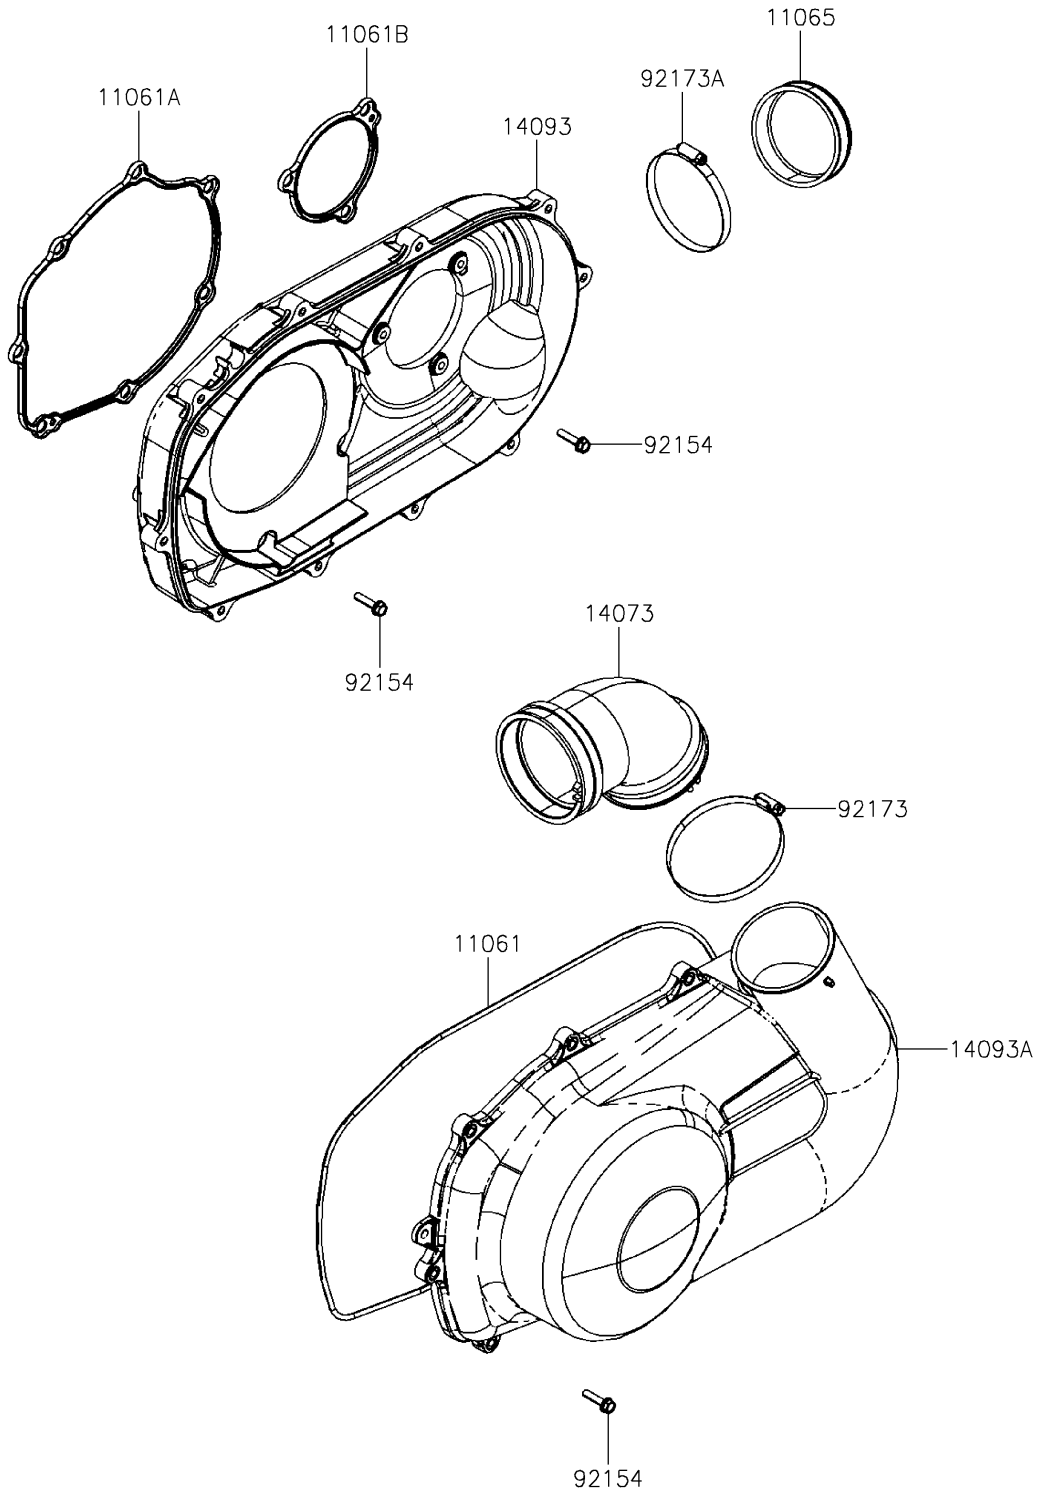

2023 Mule PRO-MX EPS Camo

PARTS DIAGRAM

Converter Cover

E1393

2023 Mule PRO-MX EPS Camo

PARTS LIST

Converter Cover

ITEM NAME	PART NUMBER	QUANTITY
GASKET,CRANK CASE COVER,RH (Ref # 11061)	11061-Y056	1
GASKET,CVT CASE,RR (Ref # 11061A)	11061-Y057	1
GASKET,CVT CASE,FR (Ref # 11061B)	11061-Y058	1
CAP,CVT CASE (Ref # 11065)	11065-Y034	1
DUCT,CRANK CASE COVER (Ref # 14073)	14073-Y010	1
COVER,RH (Ref # 14093)	14093-Y001	1
COVER,CRANK CASE,RH (Ref # 14093A)	14093-Y003	1
BOLT,FLANGE,6X25 (Ref # 92154)	92154-Y130	20
CLAMP (Ref # 92173)	92173-Y064	1
CLAMP (Ref # 92173A)	92173-Y066	1