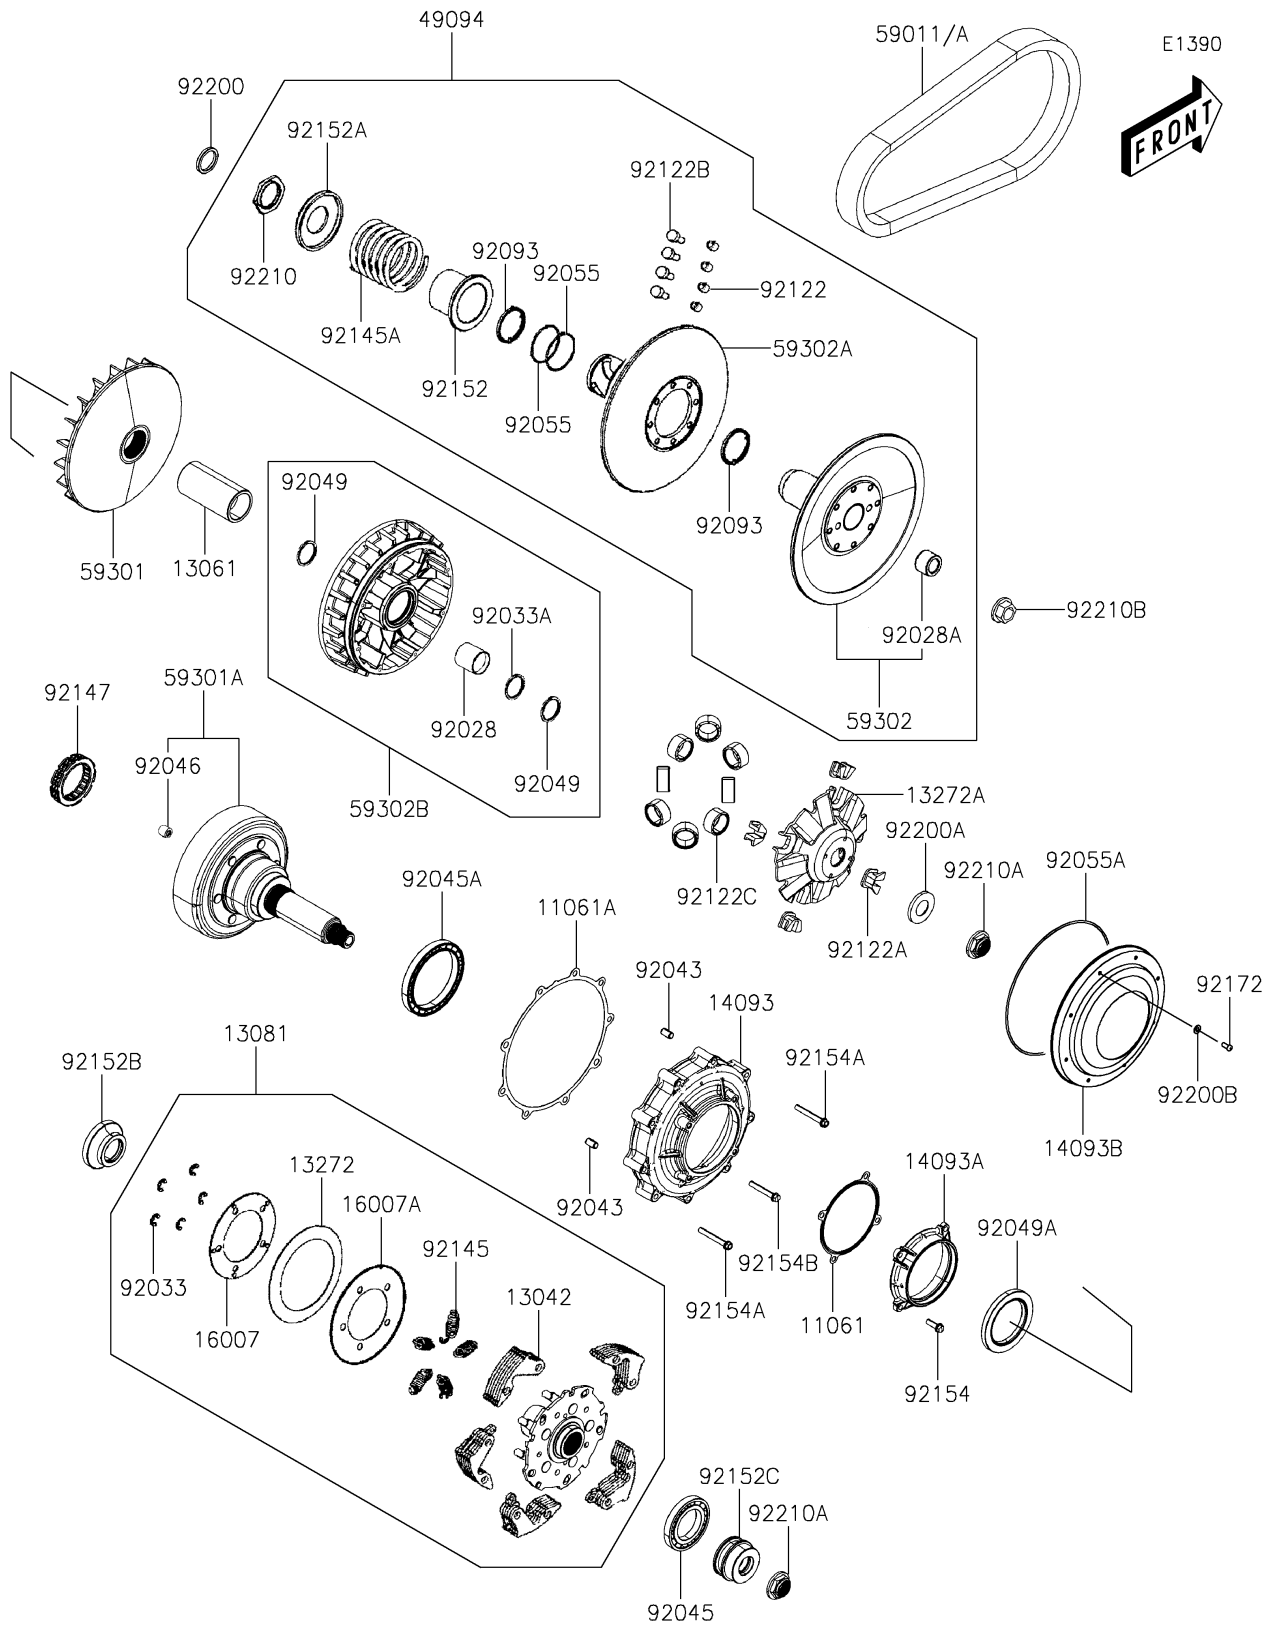

2022 MULE PRO-MX™ EPS CAMO

PARTS DIAGRAM

Belt Converter

2022 MULE PRO-MX™ EPS CAMO

PARTS LIST Belt Converter

ITEM NAME	PART NUMBER	QUANTITY
-----------	-------------	----------
