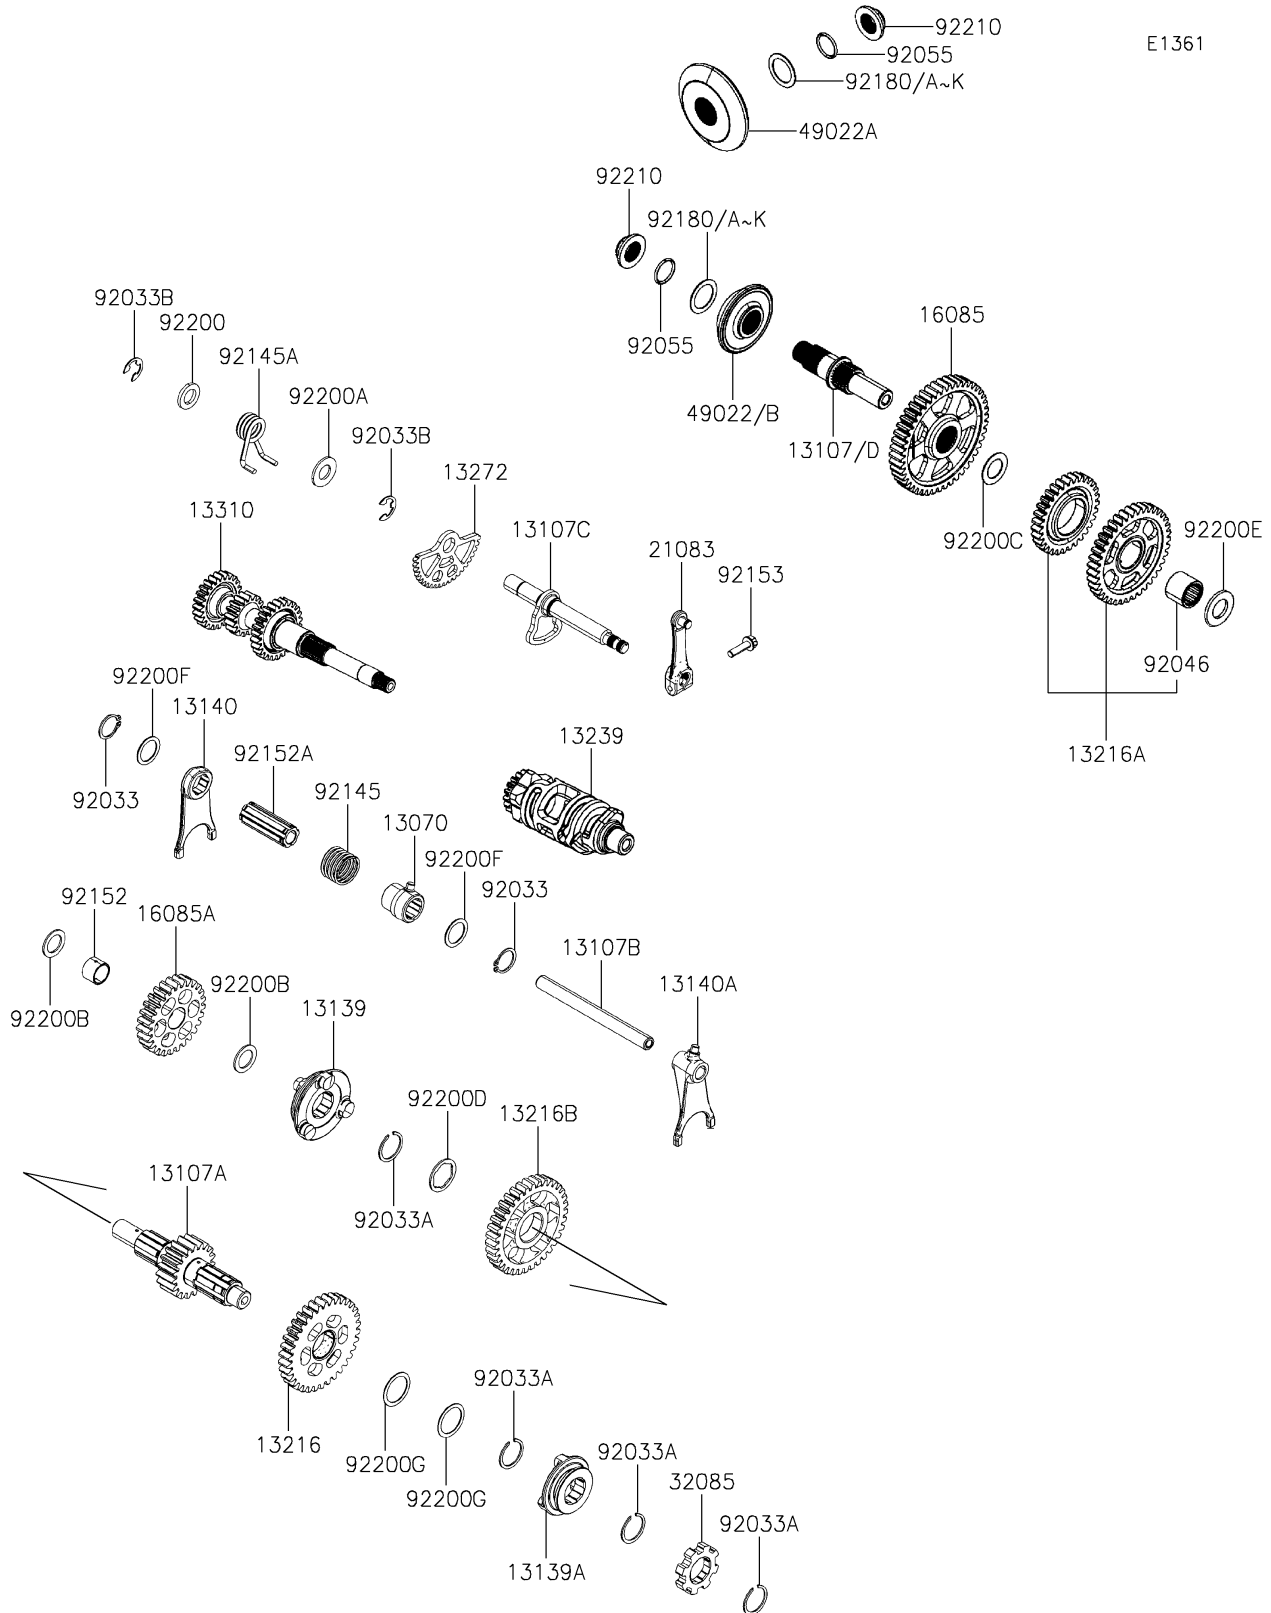

2022 MULE PRO-MX™ EPS CAMO

PARTS DIAGRAM

Transmission

E1361

2022 MULE PRO-MX™ EPS CAMO

PARTS LIST

Transmission

ITEM NAME	PART NUMBER	QUANTITY
-----------	-------------	----------
