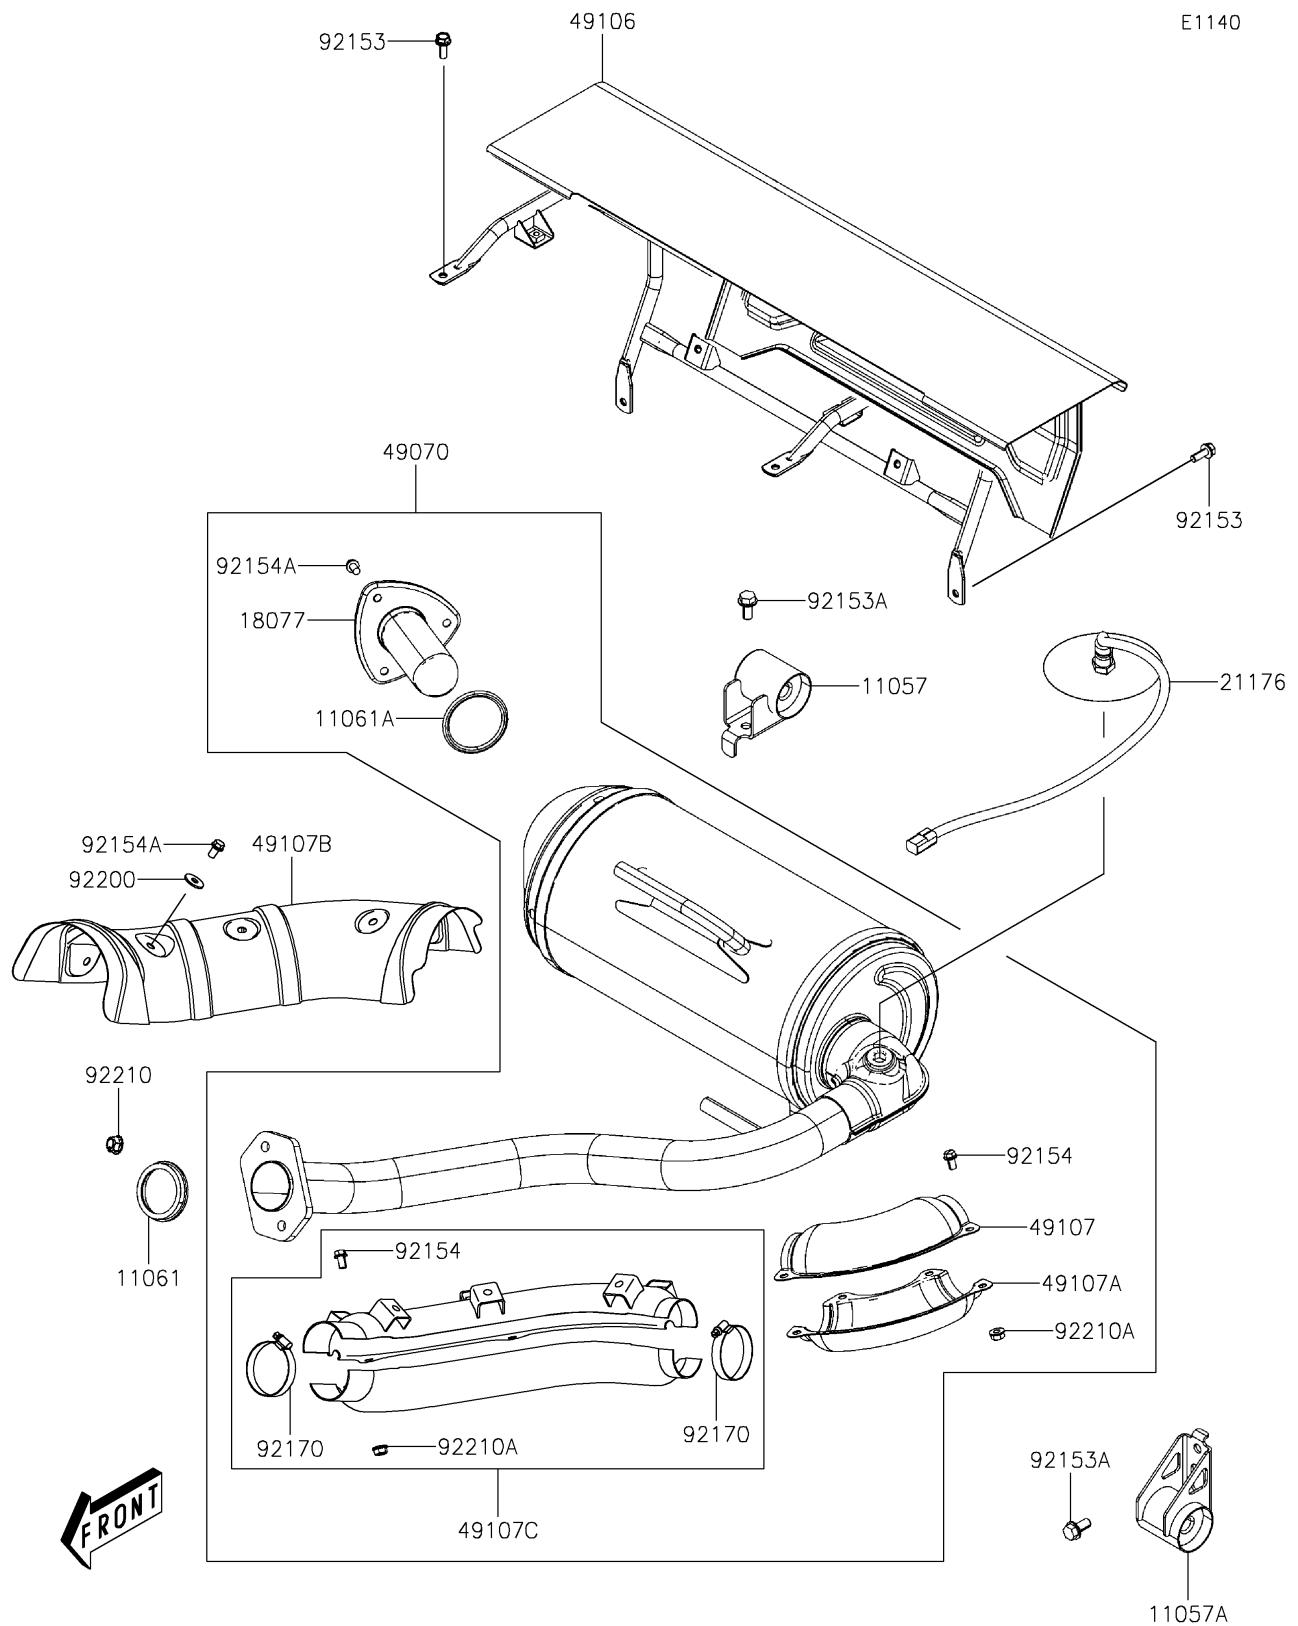

2022 Mule PRO-MX EPS Camo

PARTS DIAGRAM

Muffler(s)

2022 Mule PRO-MX EPS Camo

PARTS LIST

Muffler(s)

ITEM NAME	PART NUMBER	QUANTITY
BRACKET (Ref # 11057)	11057-Y001	1
BRACKET (Ref # 11057A)	11057-Y002	1
GASKET,EXHAUST PIPE (Ref # 11061)	11061-Y065	1
GASKET,SPARK ARRESTER (Ref # 11061A)	11061-Y066	1
ARRESTER-SPARK (Ref # 18077)	18077-Y003	1
SENSOR,OXYGEN (Ref # 21176)	21176-0936	1
MUFFLER-COMP (Ref # 49070)	49070-Y001	1
COVER-MUFFLER (Ref # 49106)	49106-Y005	1
COVER-EXHAUST PIPE,RR,UPP (Ref # 49107)	49107-Y005	1
COVER-EXHAUST PIPE,RR,LWR (Ref # 49107A)	49107-Y006	1
COVER-EXHAUST PIPE,UPP (Ref # 49107B)	49107-Y009	1
COVER-EXHAUST PIPE,FR,UPP&LWR (Ref # 49107C)	49107-Y010	1
BOLT,FLANGE,6X12 (Ref # 92153)	92153-Y023	4
BOLT,FLANGE,8X16 (Ref # 92153A)	92153-Y032	2
BOLT,FLANGE,6X10 (Ref # 92154)	92154-Y166	6
BOLT,FLANGE,6X12 (Ref # 92154A)	92154-Y225	9
CLAMP (Ref # 92170)	92170-1674	2
WASHER,6.5X17.7X1.5 (Ref # 92200)	92200-Y104	6
NUT,8MM (Ref # 92210)	92210-Y076	2
NUT,FLANGE,6MM (Ref # 92210A)	92210-Y098	6