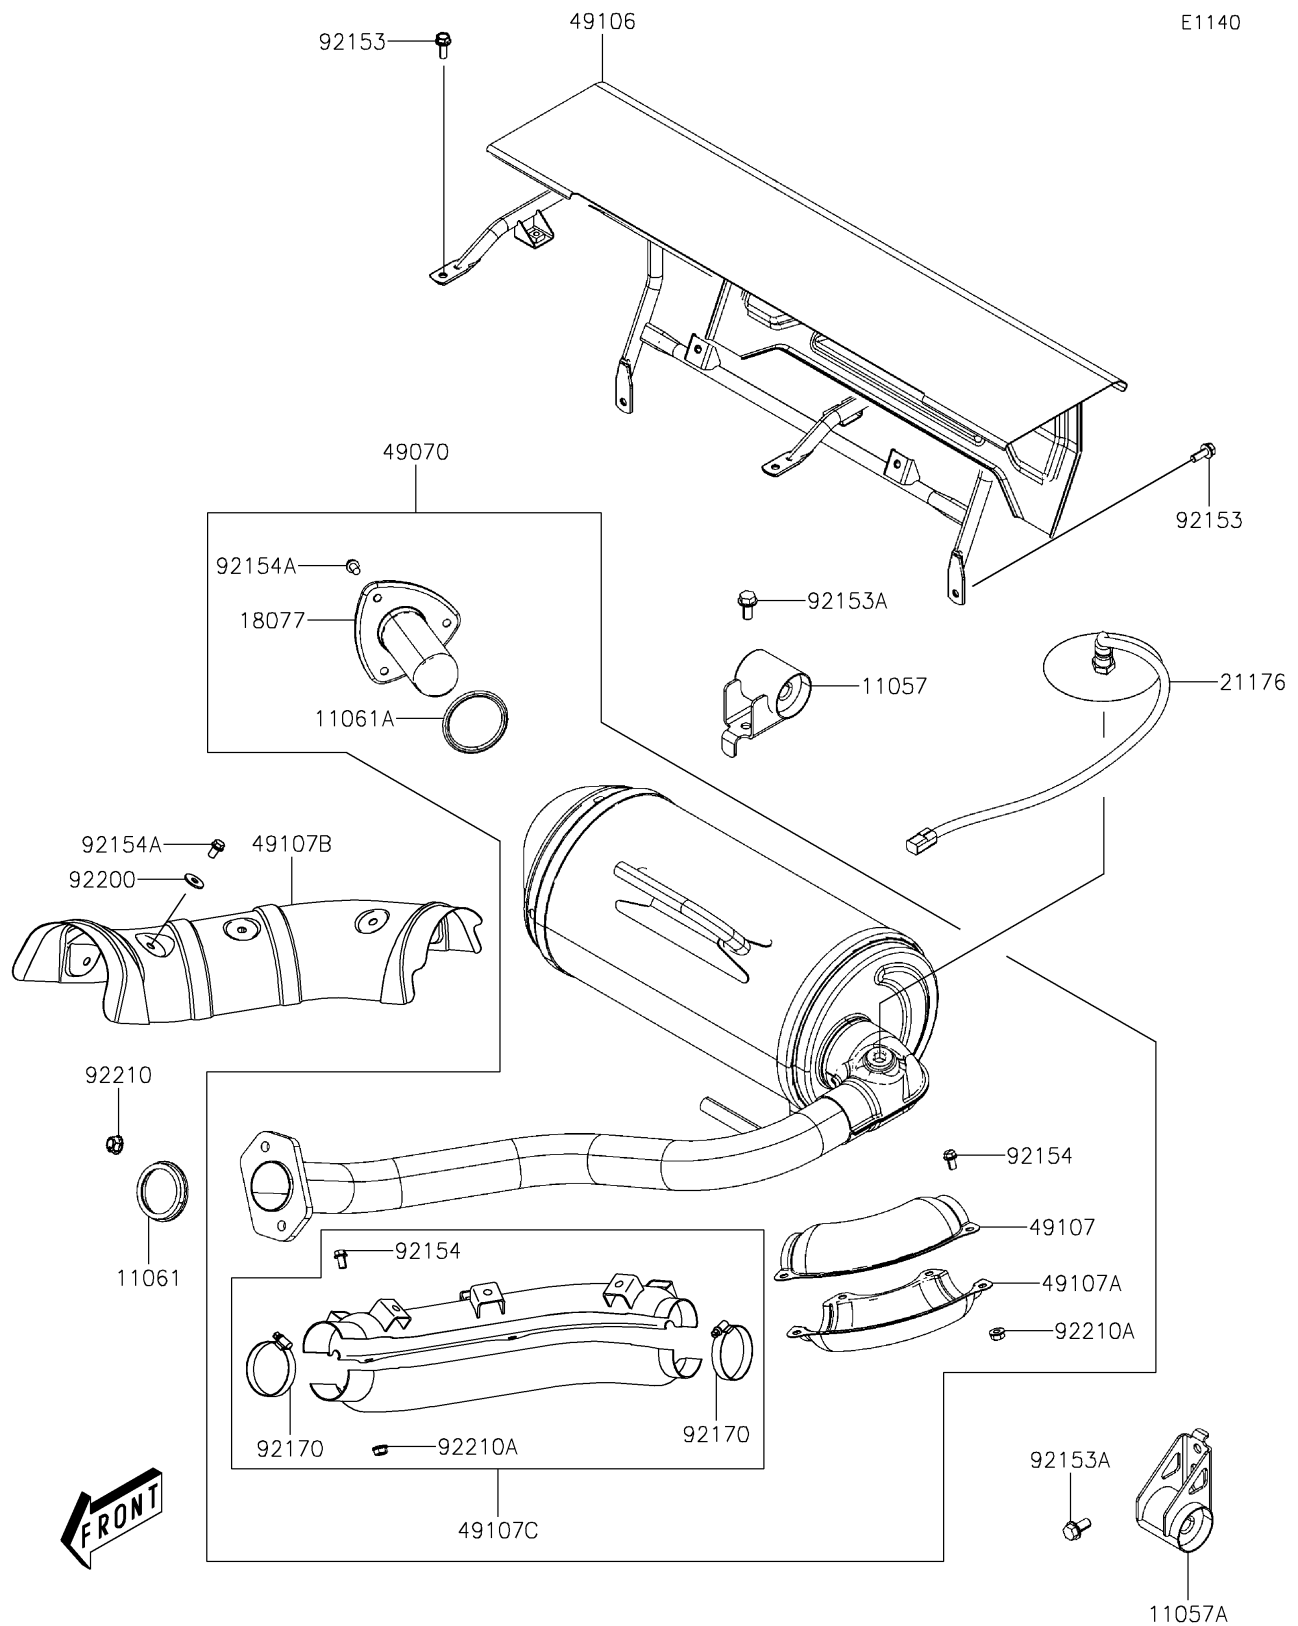

2023 MULE PRO-MX™ EPS CAMO

PARTS DIAGRAM

Muffler(s)

2023 MULE PRO-MX™ EPS CAMO

PARTS LIST

Muffler(s)

ITEM NAME	PART NUMBER	QUANTITY
BRACKET (Ref # 11057)	11057-Y001	1
BRACKET (Ref # 11057A)	11057-Y002	1
GASKET,EXHAUST PIPE (Ref # 11061)	11061-Y065	1
GASKET,SPARK ARRESTER (Ref # 11061A)	11061-Y066	1
ARRESTER-SPARK (Ref # 18077)	18077-Y003	1
SENSOR,OXYGEN (Ref # 21176)	21176-0936	1
MUFFLER-COMP (Ref # 49070)	49070-Y001	1
COVER-MUFFLER (Ref # 49106)	49106-Y005	1
COVER-EXHAUST PIPE,RR,UPP (Ref # 49107)	49107-Y005	1
COVER-EXHAUST PIPE,RR,LWR (Ref # 49107A)	49107-Y006	1
COVER-EXHAUST PIPE,UPP (Ref # 49107B)	49107-Y009	1
COVER-EXHAUST PIPE,FR,UPP&LWR (Ref # 49107C)	49107-Y010	1
BOLT,FLANGE,6X12 (Ref # 92153)	92153-Y023	4
BOLT,FLANGE,8X16 (Ref # 92153A)	92153-Y032	2
BOLT,FLANGE,6X10 (Ref # 92154)	92154-Y166	6
BOLT,FLANGE,6X12 (Ref # 92154A)	92154-Y225	9
CLAMP (Ref # 92170)	92170-1674	2
WASHER,6.5X17.7X1.5 (Ref # 92200)	92200-Y104	6
NUT,8MM (Ref # 92210)	92210-Y076	2
NUT,FLANGE,6MM (Ref # 92210A)	92210-Y098	6