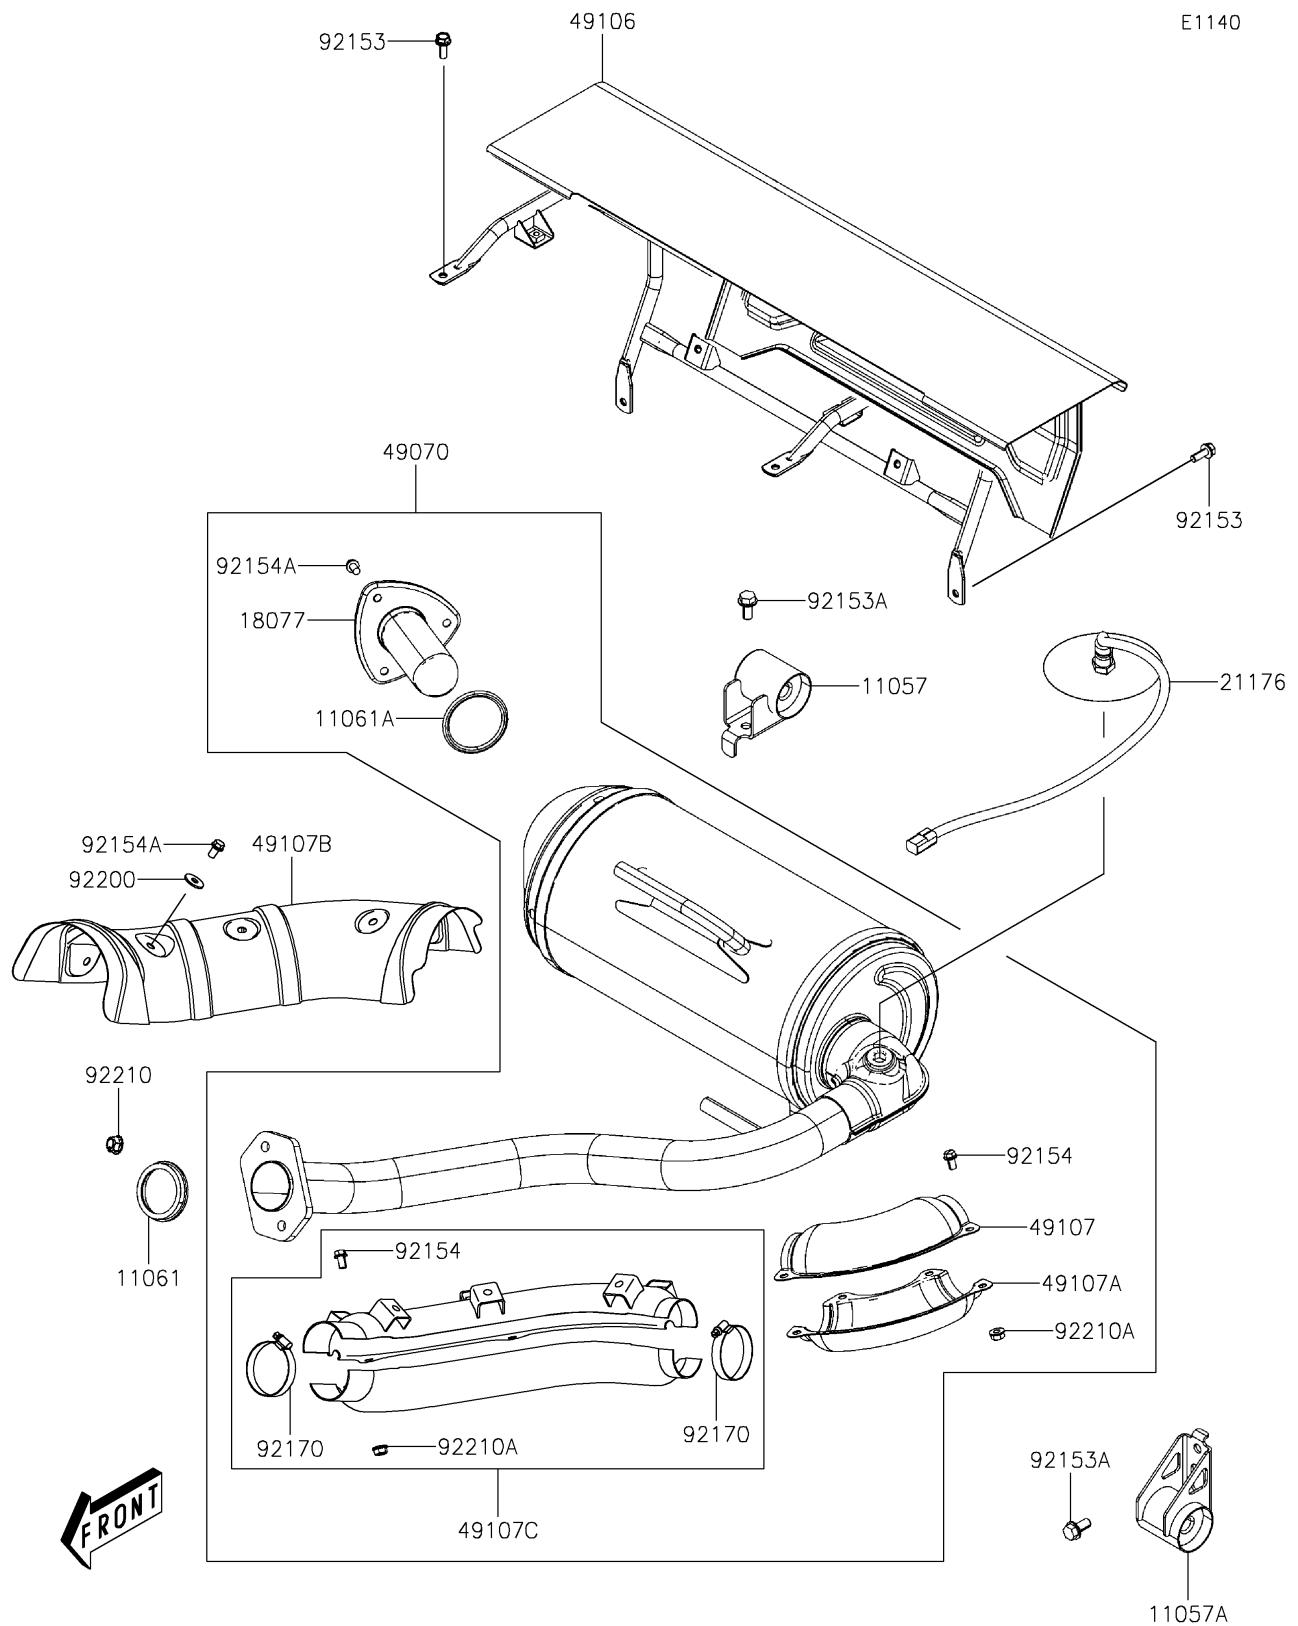

2023 Mule PRO-MX EPS Camo

PARTS DIAGRAM

Muffler(s)

2023 Mule PRO-MX EPS Camo

PARTS LIST

Muffler(s)

ITEM NAME	PART NUMBER	QUANTITY
BRACKET (Ref # 11057)	11057-Y001	1
BRACKET (Ref # 11057A)	11057-Y002	1
GASKET,EXHAUST PIPE (Ref # 11061)	11061-Y065	1
GASKET,SPARK ARRESTER (Ref # 11061A)	11061-Y066	1
ARRESTER-SPARK (Ref # 18077)	18077-Y003	1
SENSOR,OXYGEN (Ref # 21176)	21176-0936	1
MUFFLER-COMP (Ref # 49070)	49070-Y001	1
COVER-MUFFLER (Ref # 49106)	49106-Y005	1
COVER-EXHAUST PIPE,RR,UPP (Ref # 49107)	49107-Y005	1
COVER-EXHAUST PIPE,RR,LWR (Ref # 49107A)	49107-Y006	1
COVER-EXHAUST PIPE,UPP (Ref # 49107B)	49107-Y009	1
COVER-EXHAUST PIPE,FR,UPP&LWR (Ref # 49107C)	49107-Y010	1
BOLT,FLANGE,6X12 (Ref # 92153)	92153-Y023	4
BOLT,FLANGE,8X16 (Ref # 92153A)	92153-Y032	2
BOLT,FLANGE,6X10 (Ref # 92154)	92154-Y166	6
BOLT,FLANGE,6X12 (Ref # 92154A)	92154-Y225	9
CLAMP (Ref # 92170)	92170-1674	2
WASHER,6.5X17.7X1.5 (Ref # 92200)	92200-Y104	6
NUT,8MM (Ref # 92210)	92210-Y076	2
NUT,FLANGE,6MM (Ref # 92210A)	92210-Y098	6