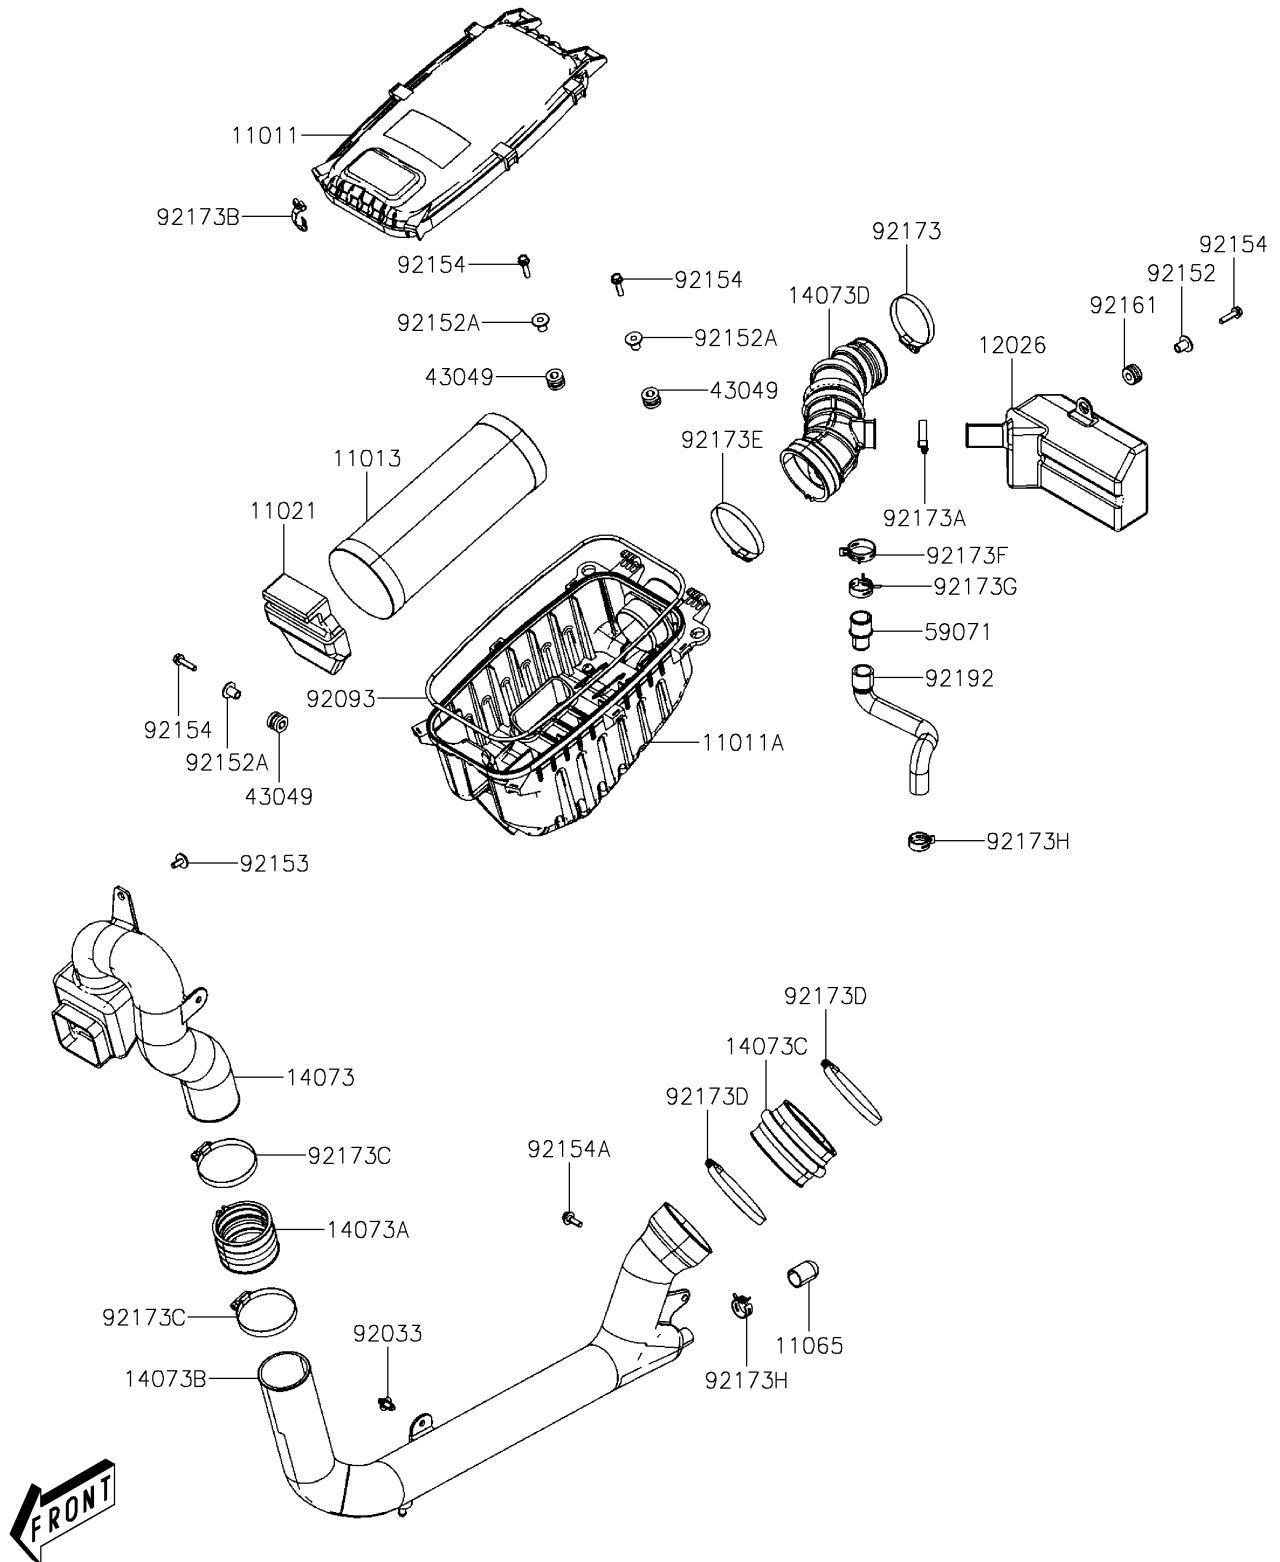

2022 MULE PRO-MX™ EPS CAMO

PARTS DIAGRAM

Air Cleaner

E1130

2022 MULE PRO-MX™ EPS CAMO

PARTS LIST

Air Cleaner

ITEM NAME	PART NUMBER	QUANTITY
-----------	-------------	----------
