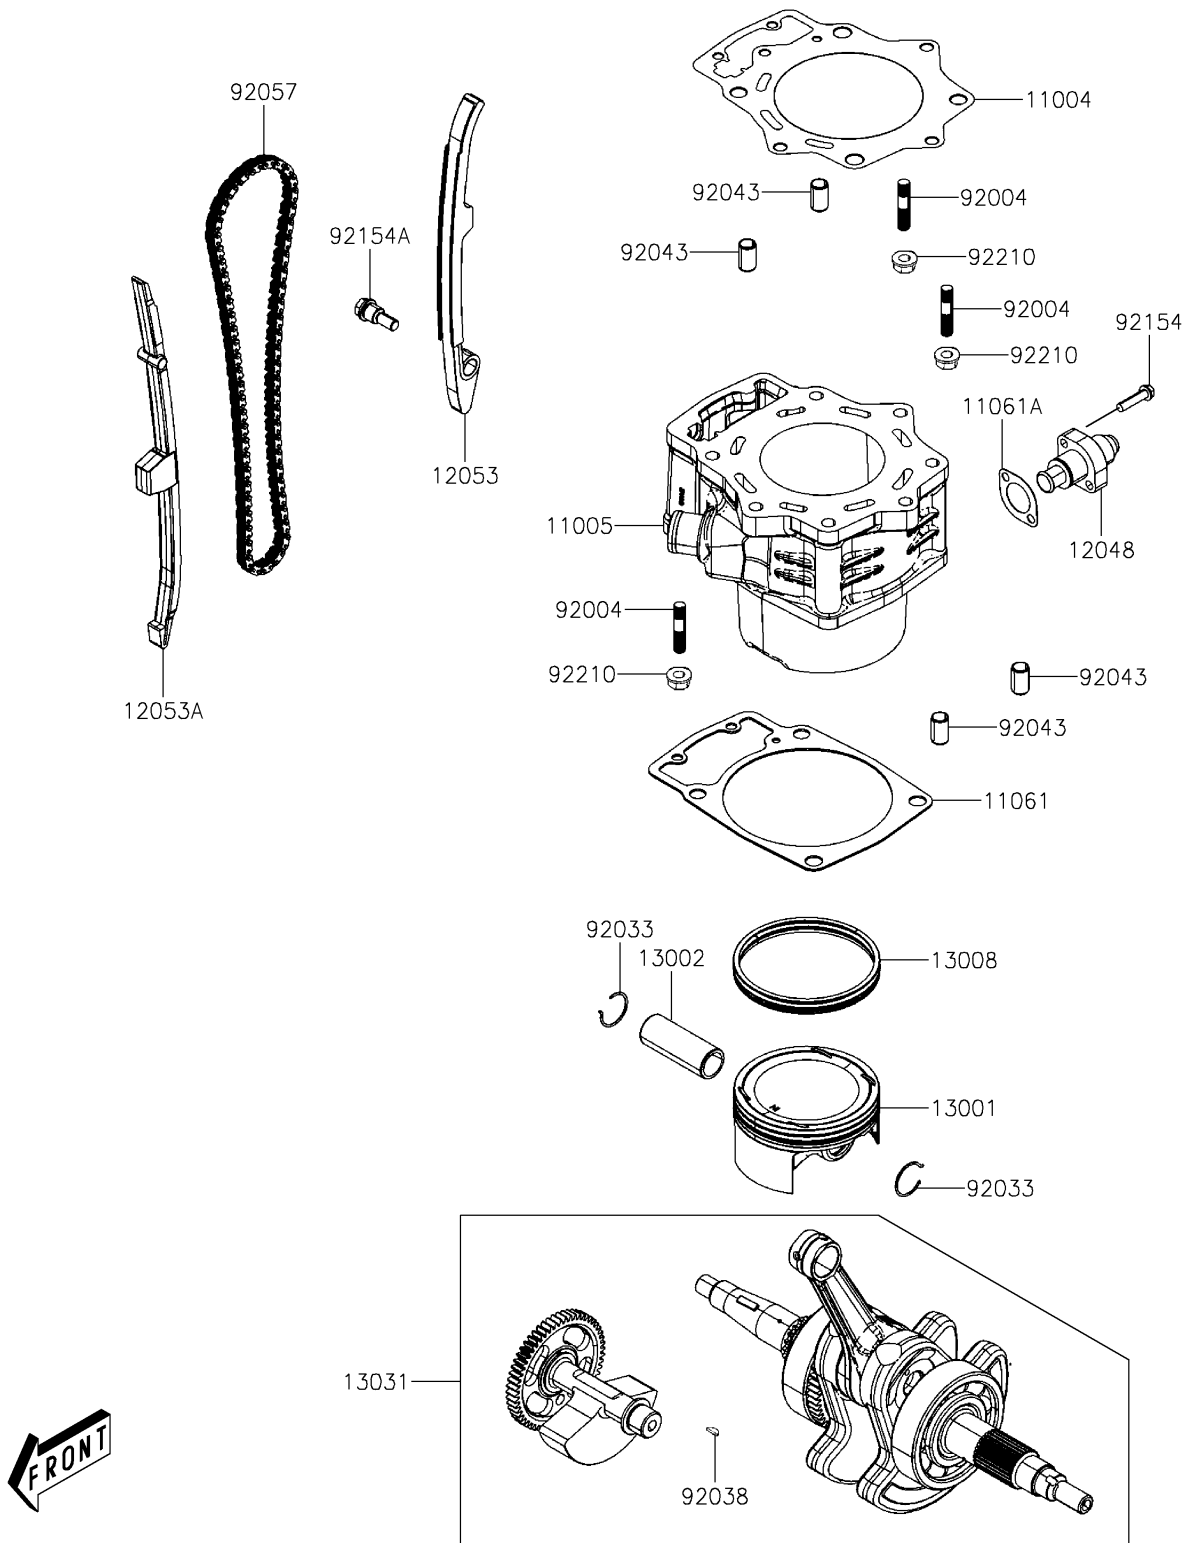

2023 MULE PRO-MX™ EPS CAMO

PARTS DIAGRAM

Cylinder/Piston(s)

E1120

2023 MULE PRO-MX™ EPS CAMO

PARTS LIST

Cylinder/Piston(s)

ITEM NAME

PART NUMBER

QUANTITY
