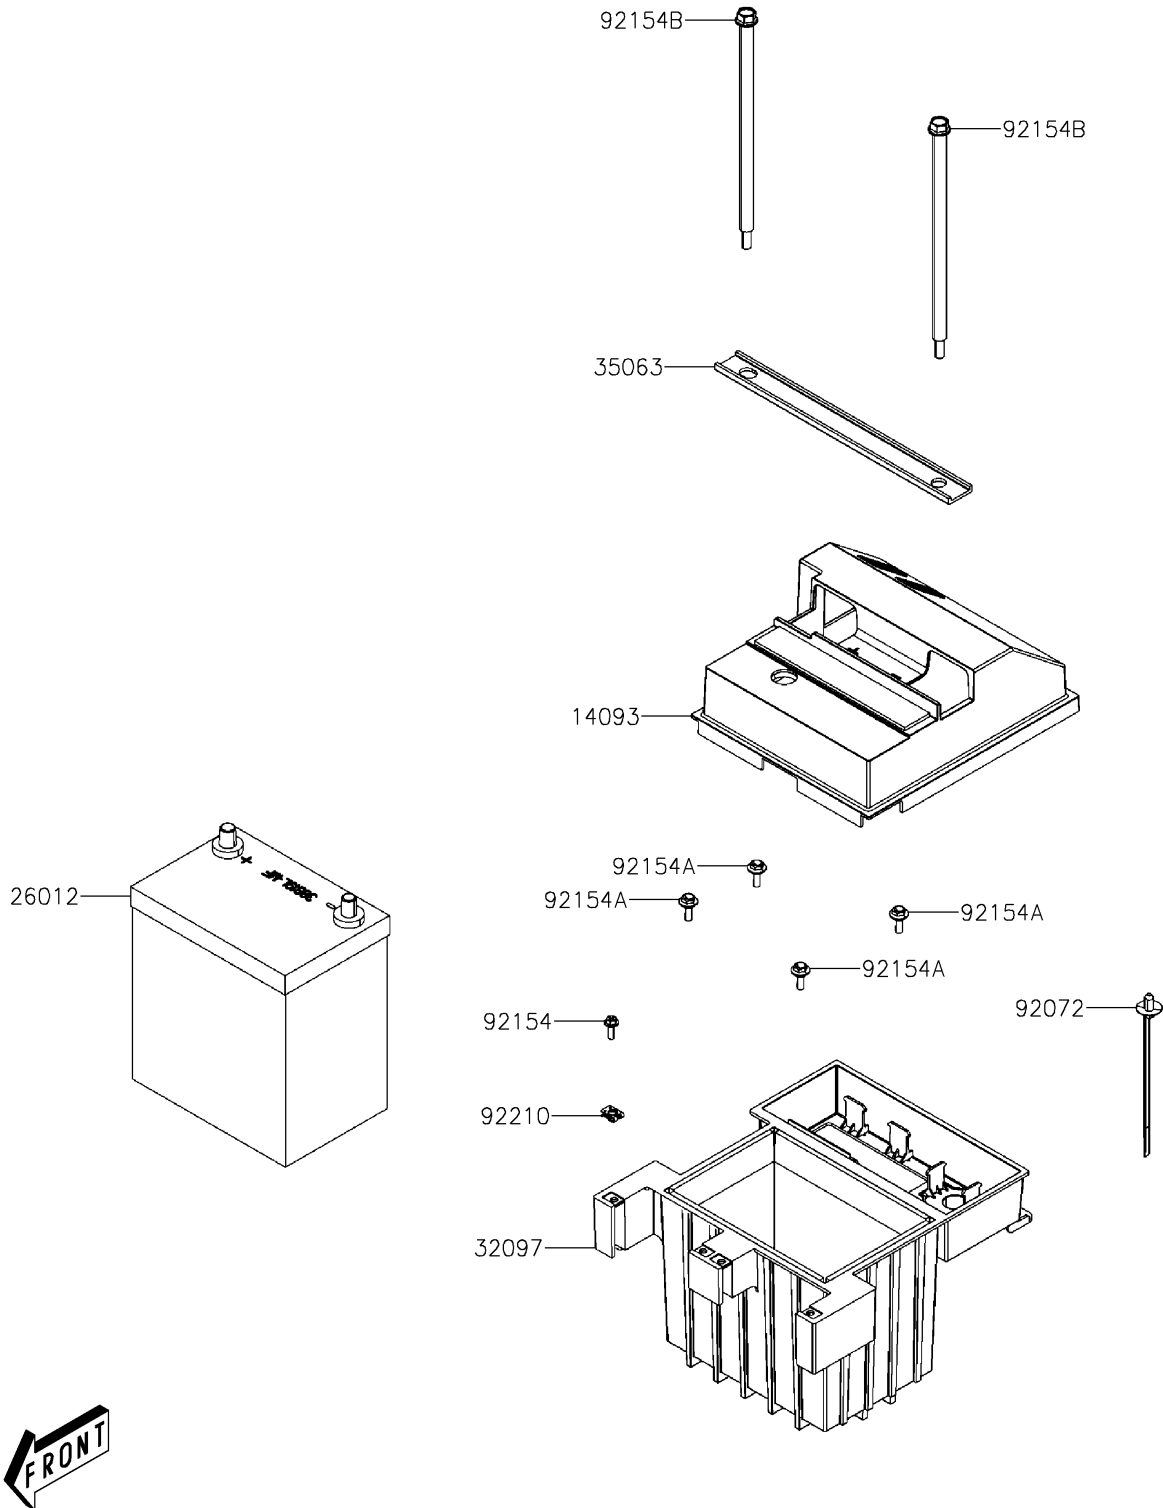

2025 Mule PRO-MX EPS

PARTS DIAGRAM

Battery

F2761

2025 Mule PRO-MX EPS

PARTS LIST

Battery

ITEM NAME

PART NUMBER

QUANTITY
