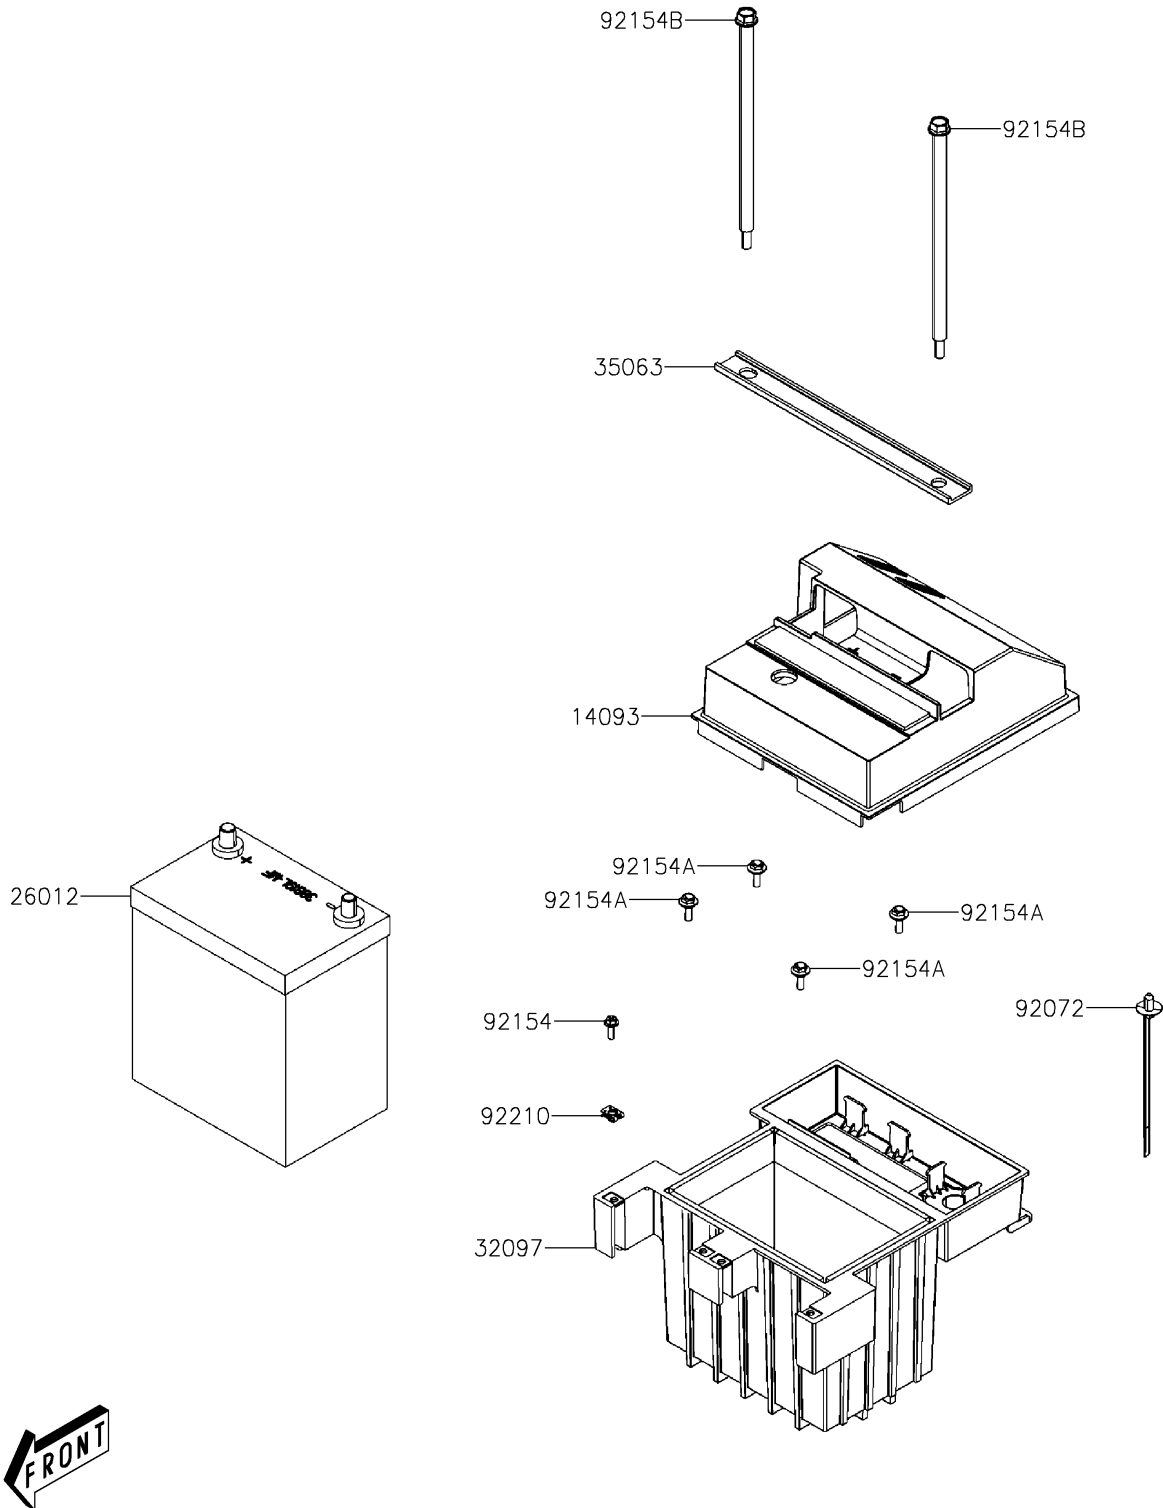

2024 Mule PRO-MX EPS

PARTS DIAGRAM

Battery

F2761

2024 Mule PRO-MX EPS

PARTS LIST

Battery

ITEM NAME	PART NUMBER	QUANTITY
-----------	-------------	----------
