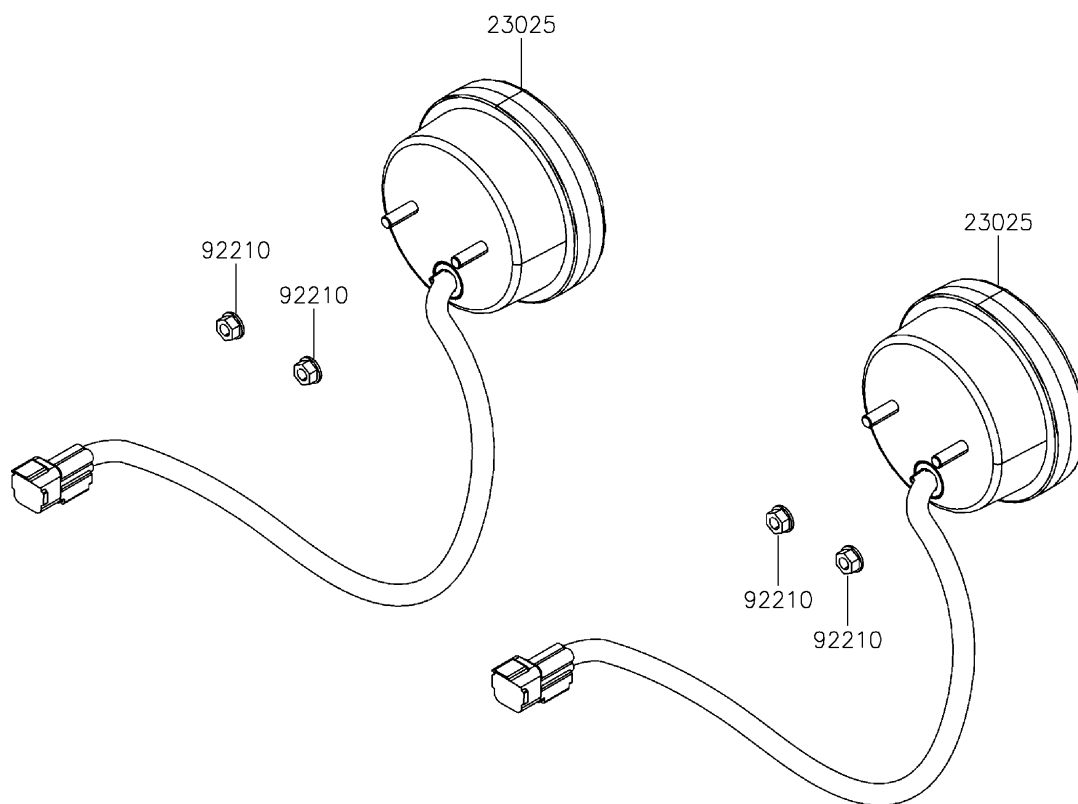

2024 MULE PRO-MX™ EPS

PARTS DIAGRAM

Taillight(s)

F2720

2024 MULE PRO-MX™ EPS

PARTS LIST

Taillight(s)

ITEM NAME	PART NUMBER	QUANTITY
LAMP-TAIL (Ref # 23025)	23025-Y009	2
NUT,6MM (Ref # 92210)	92210-Y026	4