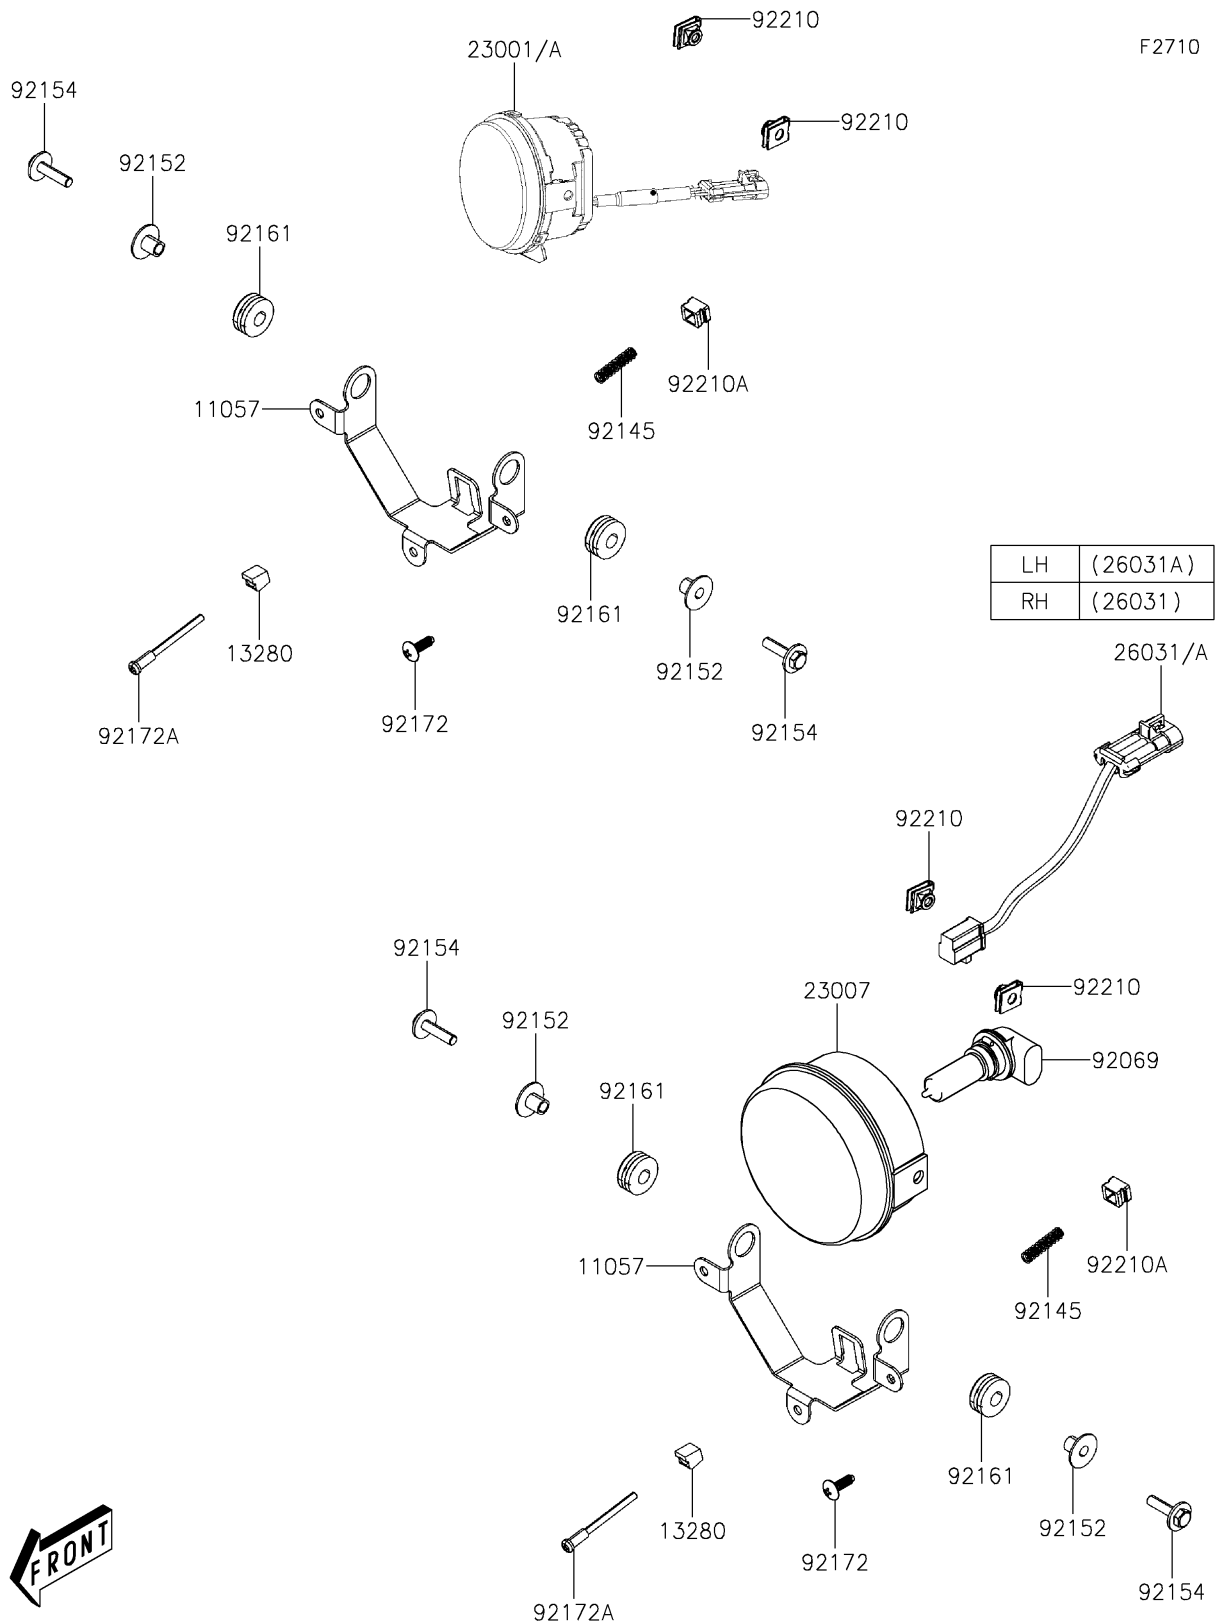

2024 Mule PRO-MX EPS

PARTS DIAGRAM

Headlight(s)

2024 Mule PRO-MX EPS

PARTS LIST

Headlight(s)

ITEM NAME

PART NUMBER

QUANTITY
