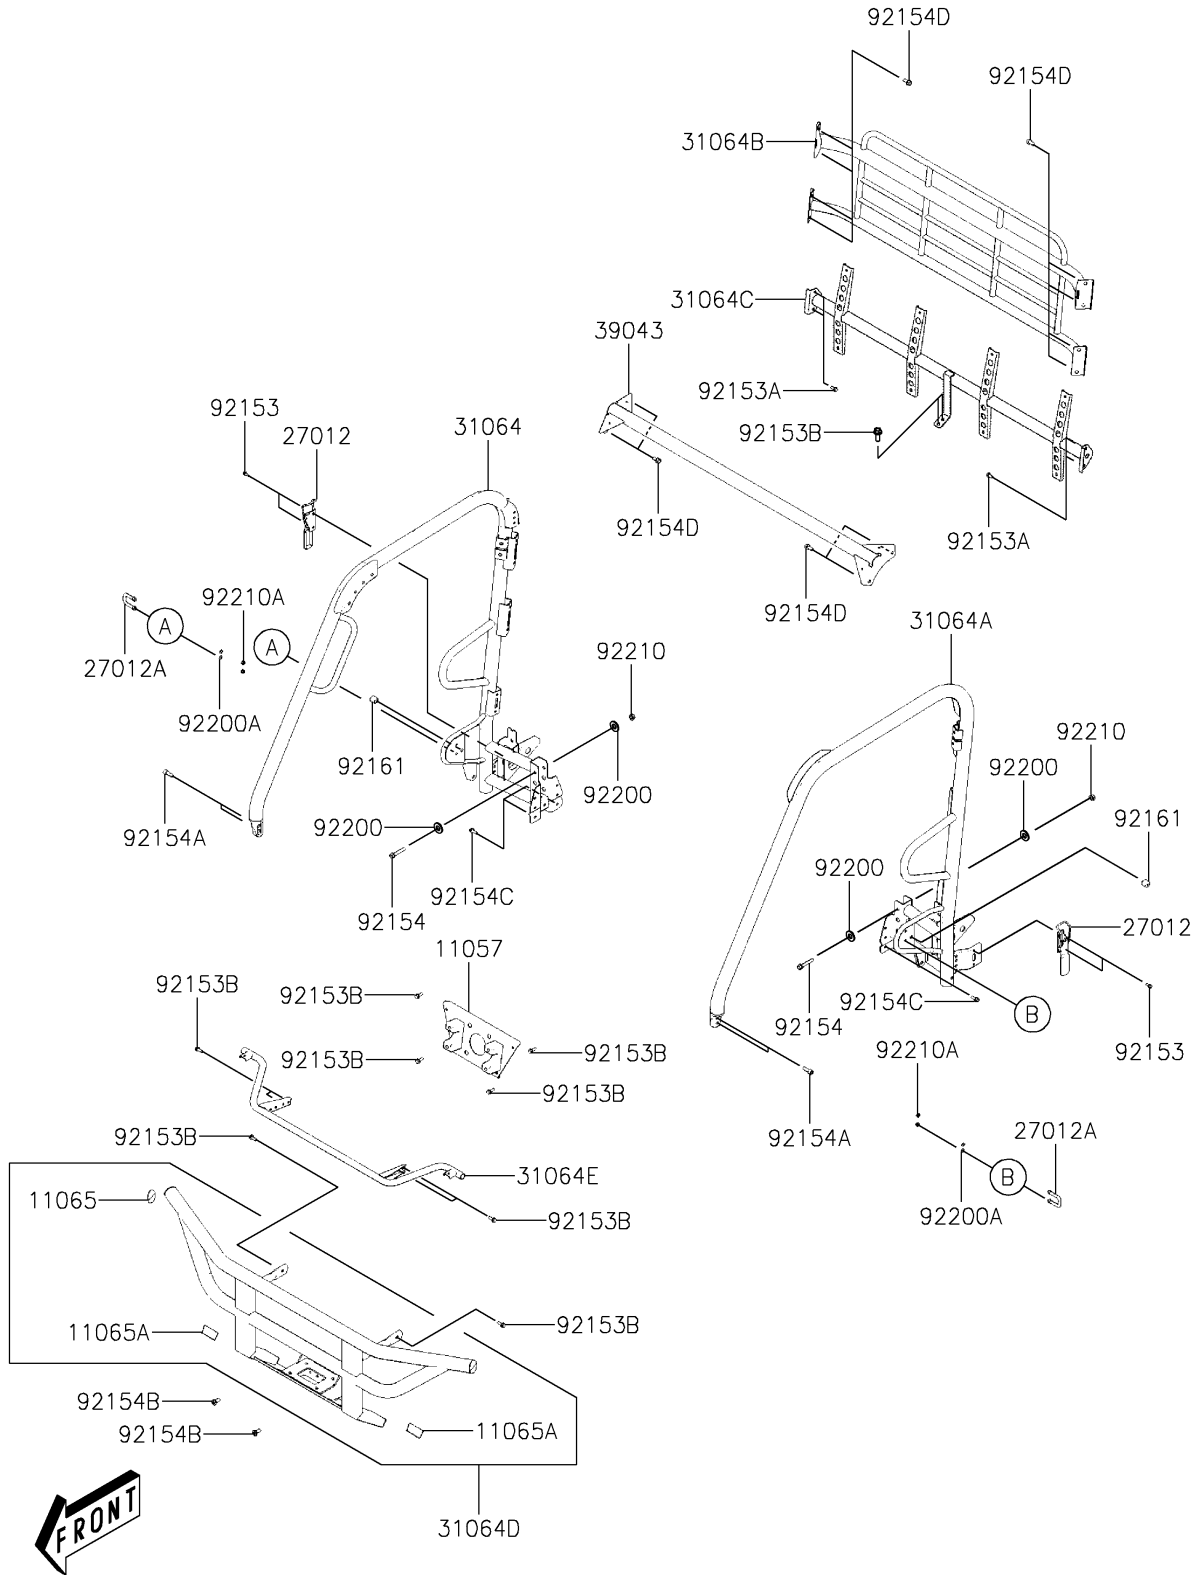

2026 MULE PRO-MX™ EPS

PARTS DIAGRAM

Guards/Cab Frame

F2681

2026 MULE PRO-MX™ EPS

PARTS LIST

Guards/Cab Frame

ITEM NAME

PART NUMBER

QUANTITY
