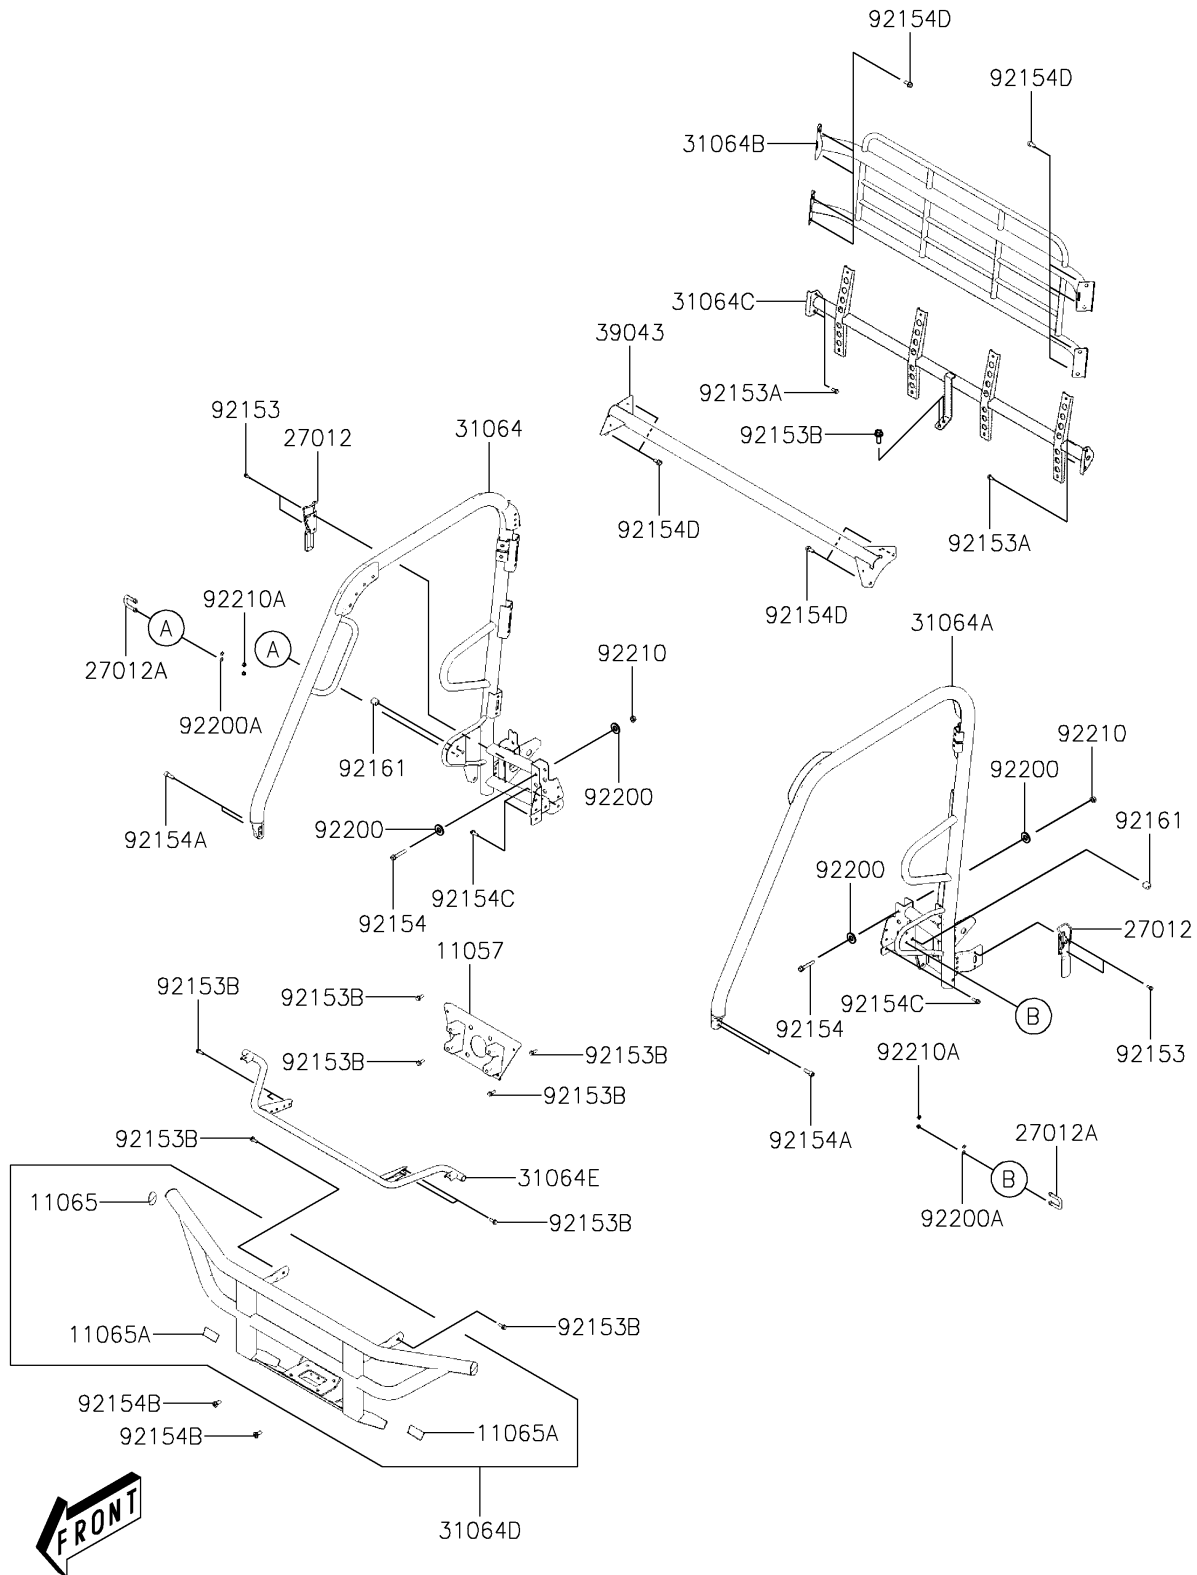

2026 Mule PRO-MX EPS

PARTS DIAGRAM

Guards/Cab Frame

F2681

2026 Mule PRO-MX EPS

PARTS LIST

Guards/Cab Frame

ITEM NAME

PART NUMBER

QUANTITY
