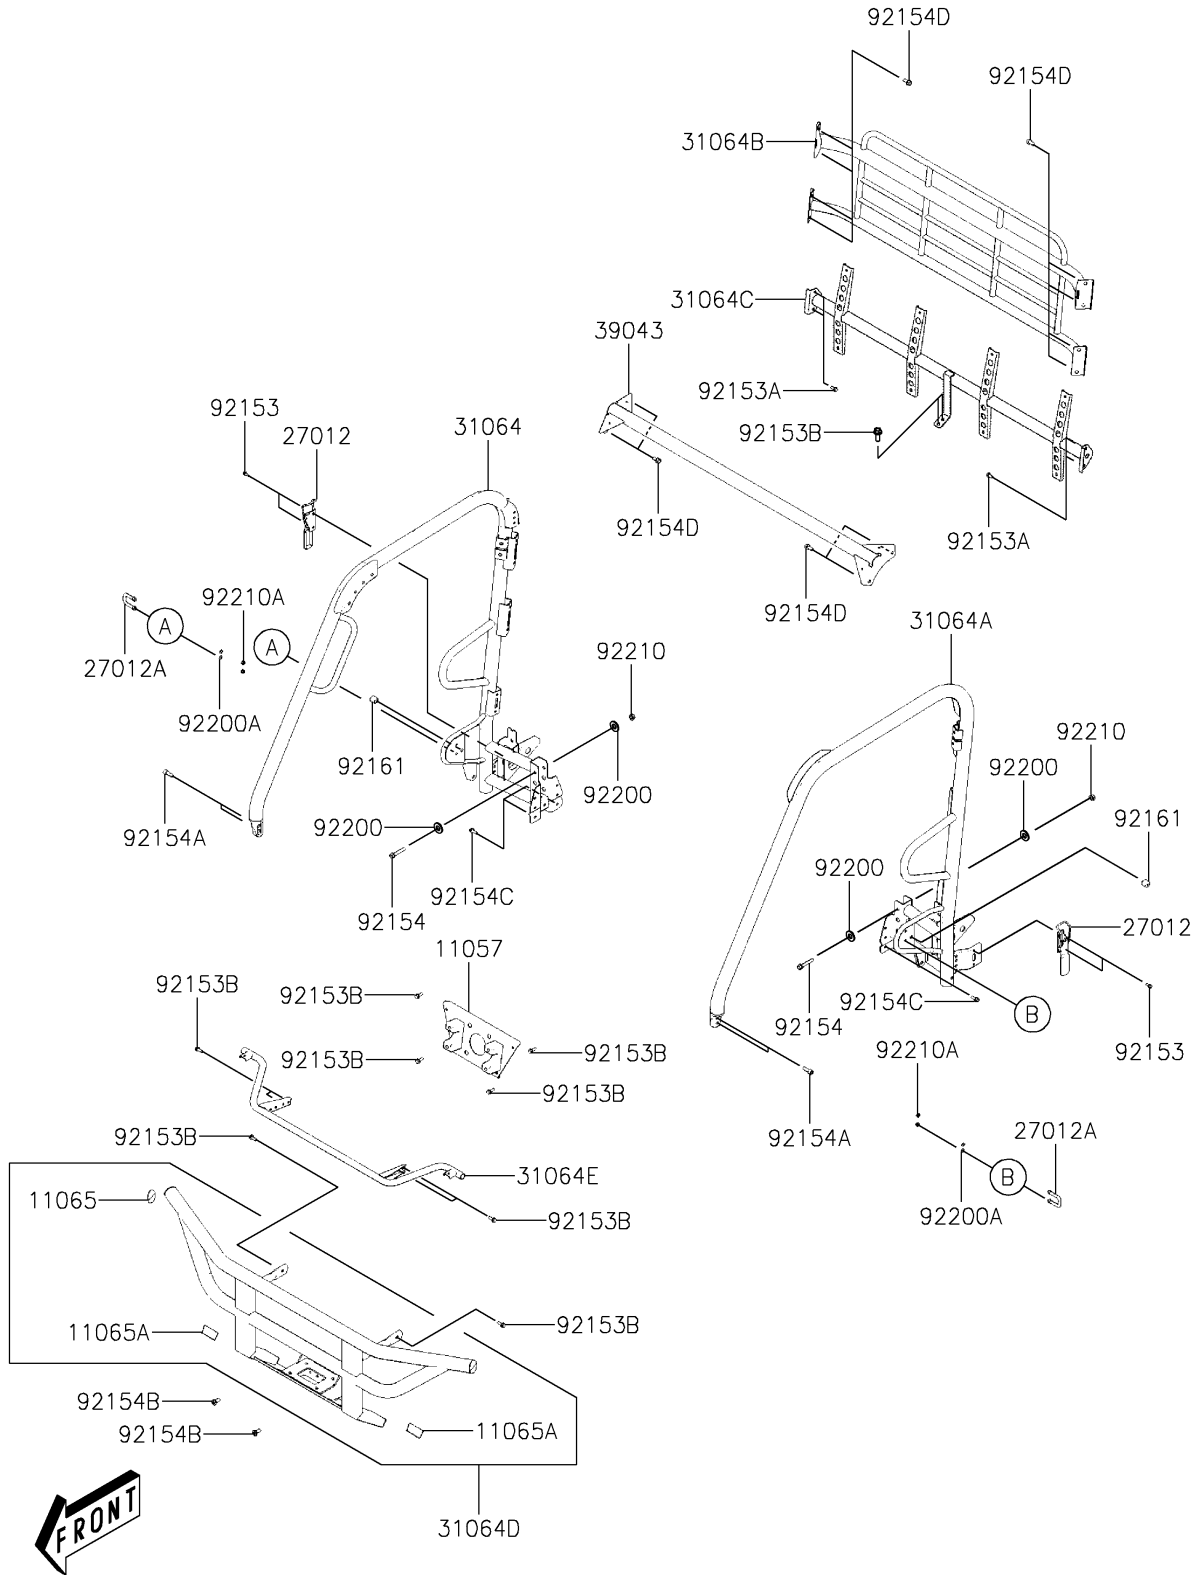

2025 Mule PRO-MX EPS

PARTS DIAGRAM

Guards/Cab Frame

F2681

2025 Mule PRO-MX EPS

PARTS LIST

Guards/Cab Frame

ITEM NAME

PART NUMBER

QUANTITY
