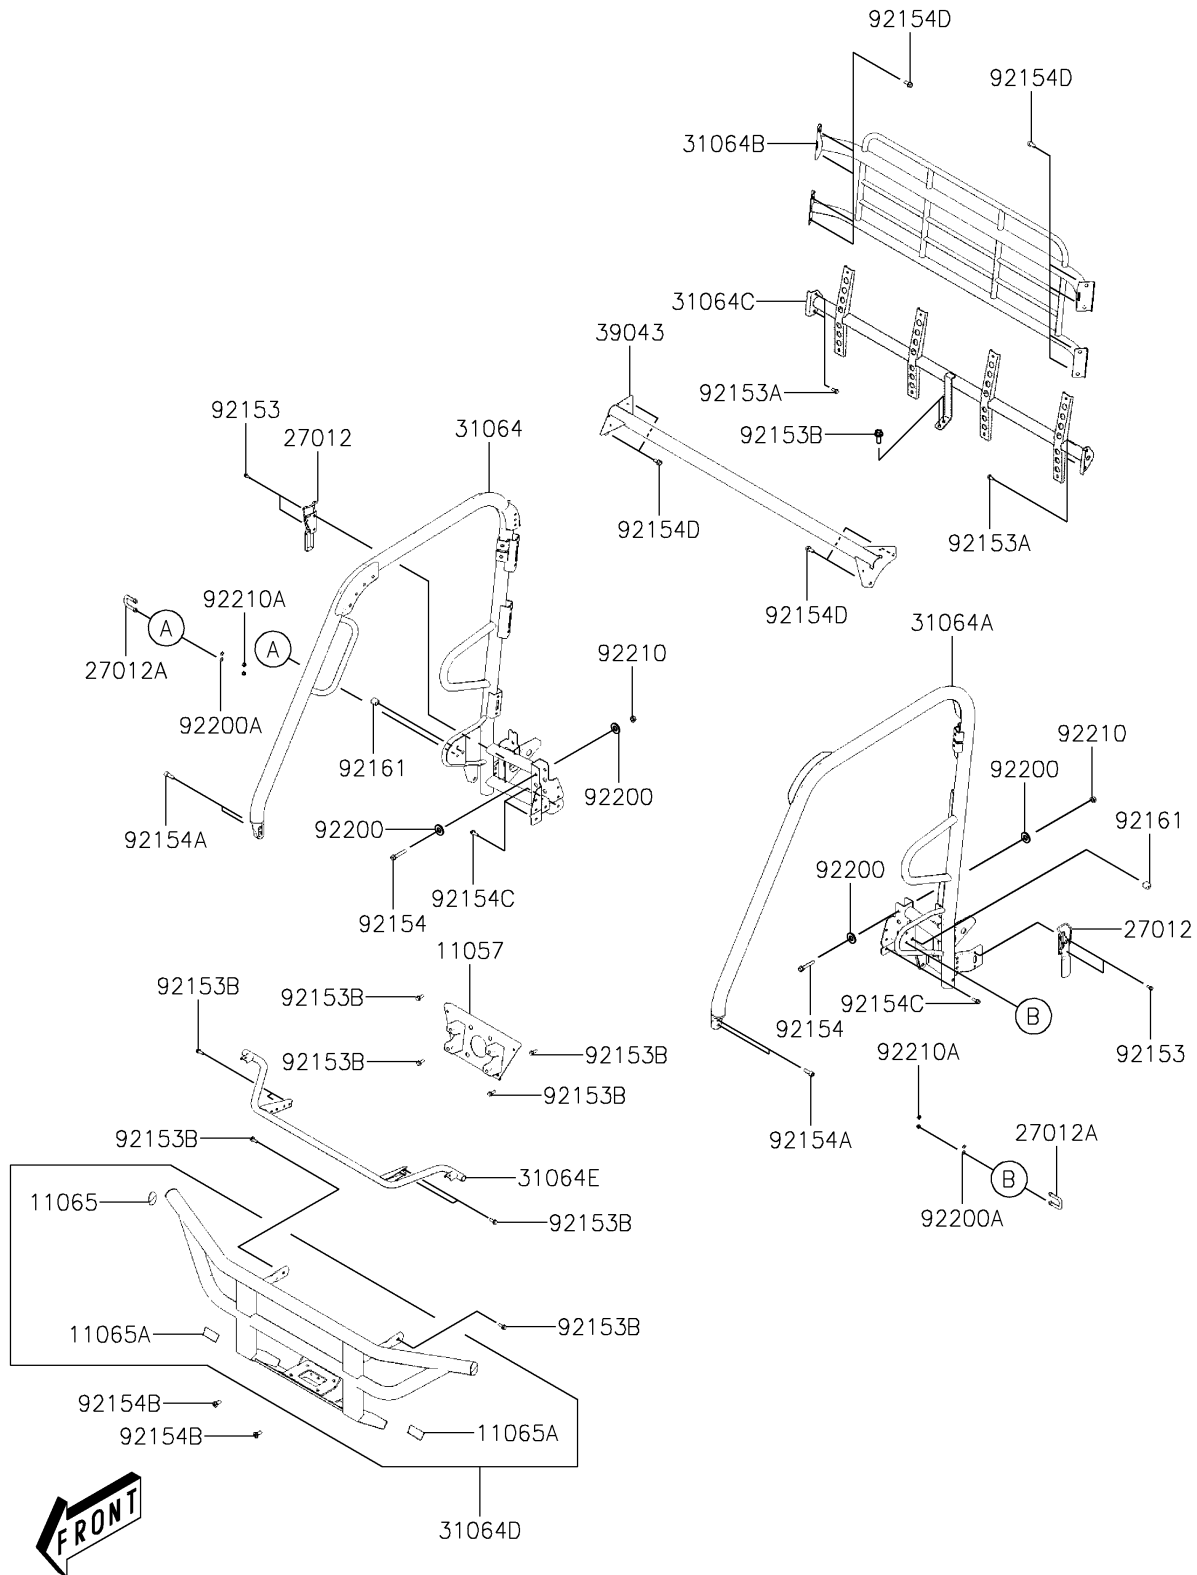

2024 Mule PRO-MX EPS

PARTS DIAGRAM

Guards/Cab Frame

F2681

2024 Mule PRO-MX EPS

PARTS LIST

Guards/Cab Frame

ITEM NAME

PART NUMBER

QUANTITY
