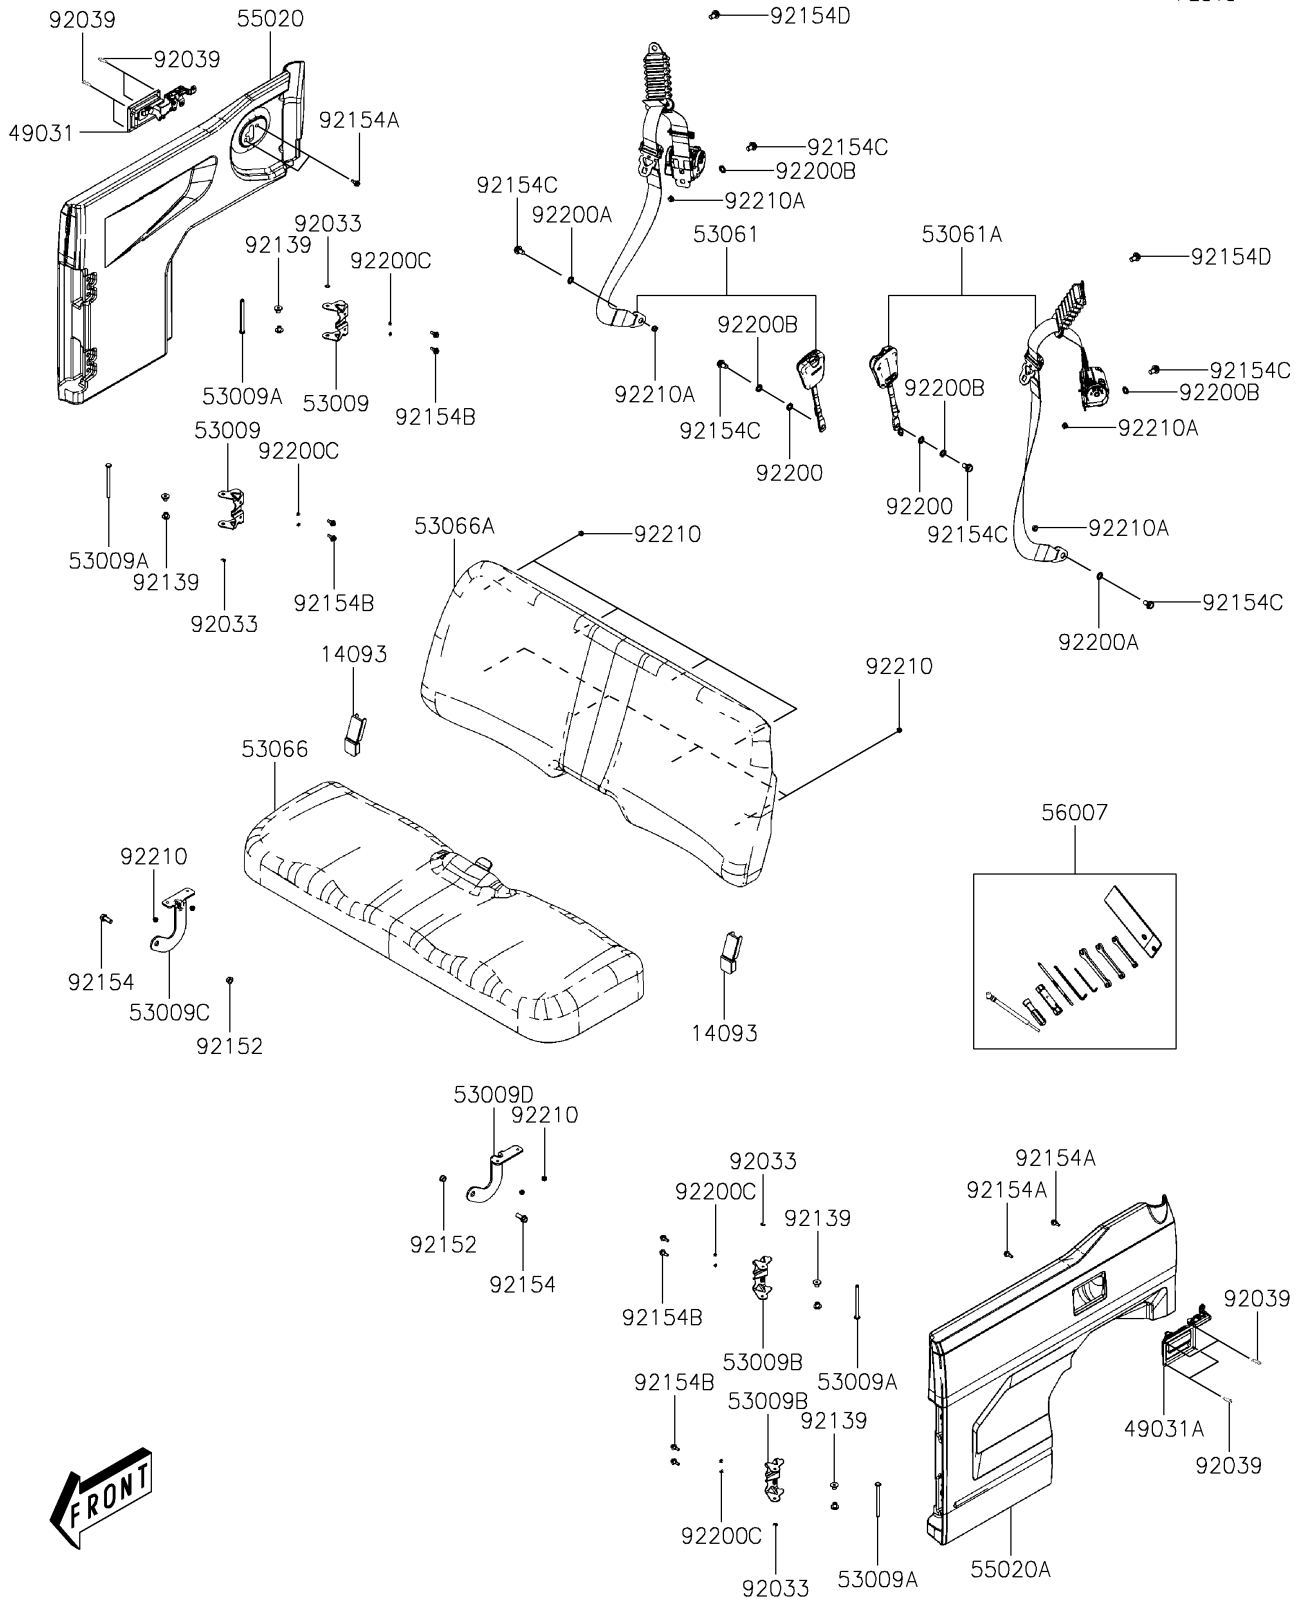

2026 Mule PRO-MX EPS

PARTS DIAGRAM

Seat

F2510

2026 Mule PRO-MX EPS

PARTS LIST

Seat

ITEM NAME

PART NUMBER

QUANTITY
