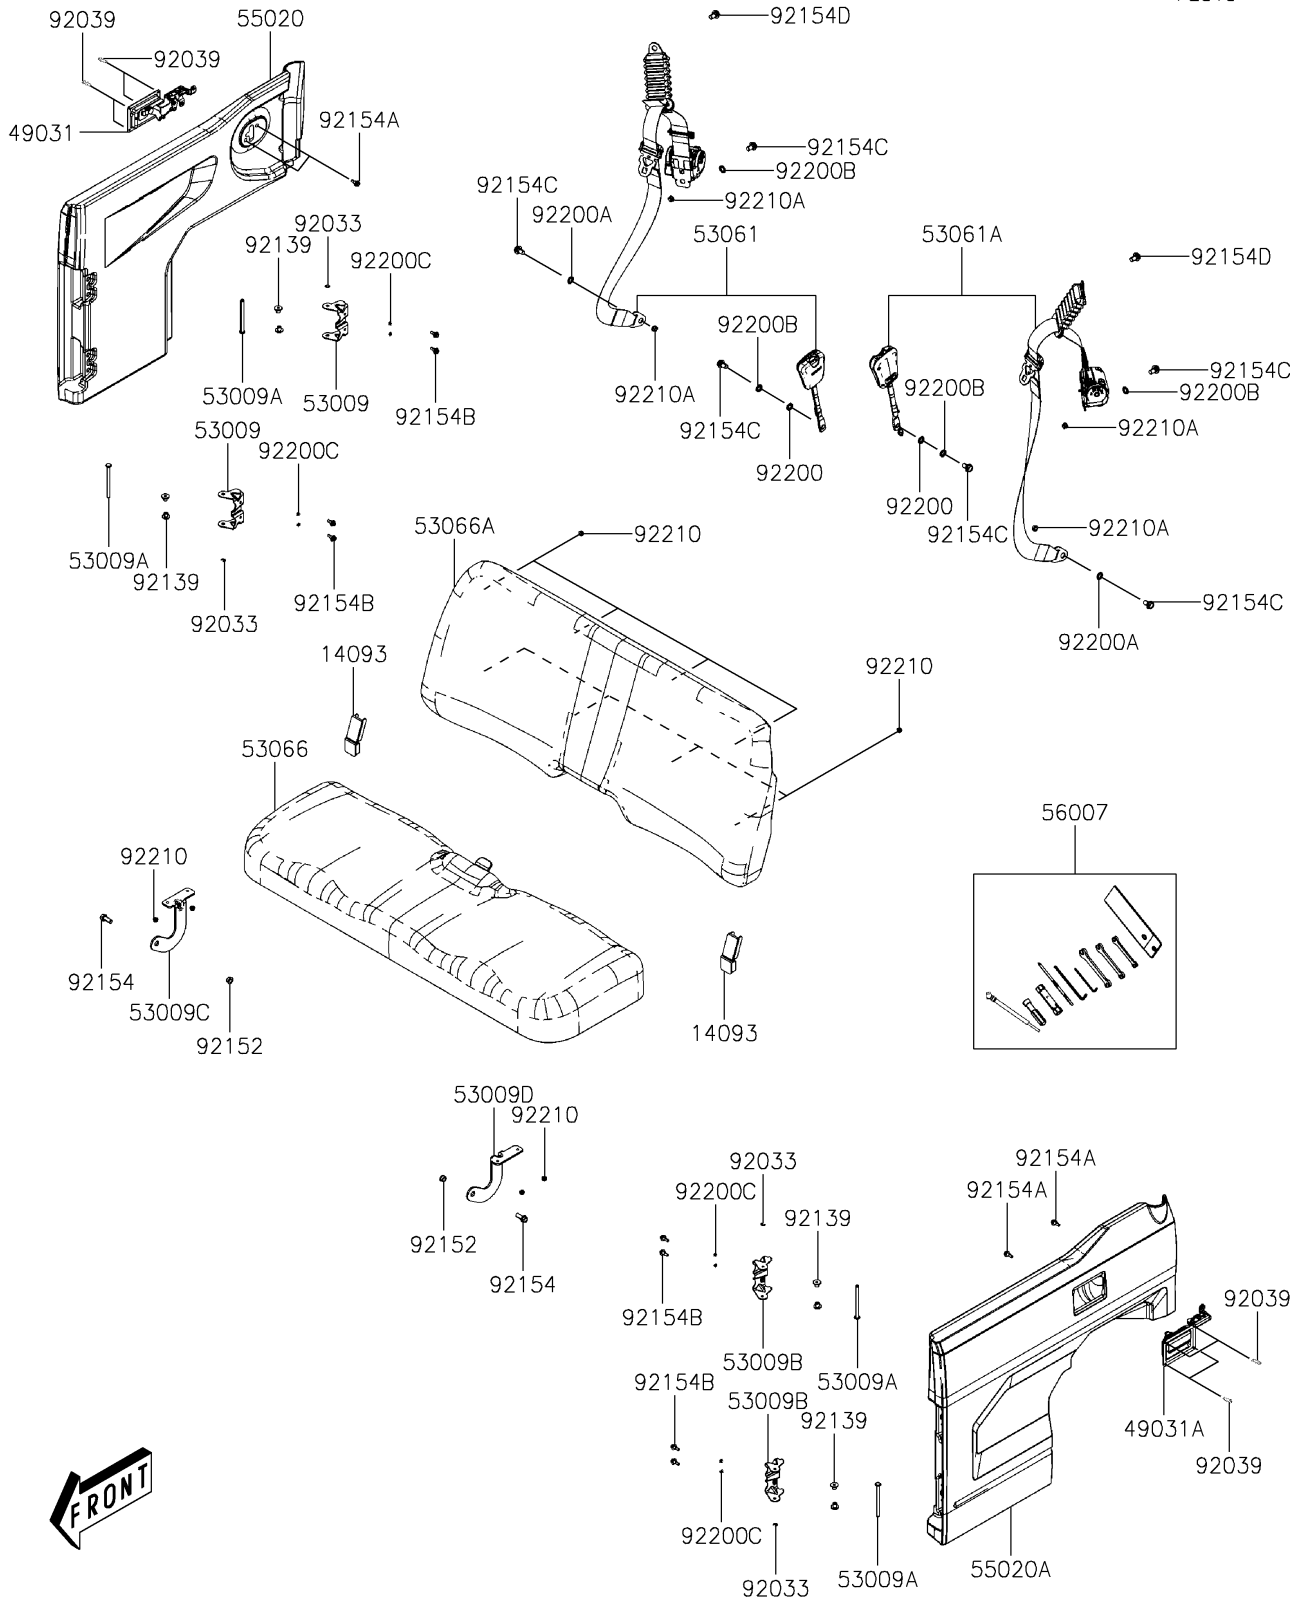

2024 MULE PRO-MX™ EPS

PARTS DIAGRAM

Seat

F2510

2024 MULE PRO-MX™ EPS

PARTS LIST

Seat

ITEM NAME	PART NUMBER	QUANTITY
COVER,SEAT (Ref # 14093)	14093-Y028	2
LATCH,RH (Ref # 49031)	49031-Y001	1
LATCH,LH (Ref # 49031A)	49031-Y002	1
HINGE,RH (Ref # 53009)	53009-Y002	2
HINGE (Ref # 53009A)	53009-Y003	4
HINGE,LH (Ref # 53009B)	53009-Y004	2
HINGE,SEAT,RH (Ref # 53009C)	53009-Y005	1
HINGE,SEAT,LH (Ref # 53009D)	53009-Y006	1
BELT-SEAT,RH (Ref # 53061)	53061-Y004	1
BELT-SEAT,LH (Ref # 53061A)	53061-Y005	1
SEAT-ASSY,BOTTOM (Ref # 53066)	53066-Y006	1
SEAT-ASSY,BACK (Ref # 53066A)	53066-Y008	1
GUARD,RH,S.BLACK (Ref # 55020)	55020-Y020-933	1
GUARD,LH,S.BLACK (Ref # 55020A)	55020-Y021-933	1
TOOL-KIT (Ref # 56007)	56007-Y005	1
RING-SNAP (Ref # 92033)	92033-Y040	4
RIVET,4.8X12.8 (Ref # 92039)	92039-Y005	8
BUSHING (Ref # 92139)	92139-Y014	8
COLLAR (Ref # 92152)	92152-Y066	2
BOLT,FLANGE,10X25 (Ref # 92154)	92154-Y139	2
BOLT,FLANGE,6X14 (Ref # 92154A)	92154-Y153	4
BOLT,FLANGE,6X18 (Ref # 92154B)	92154-Y154	8
BOLT (Ref # 92154C)	92154-Y170	6
BOLT (Ref # 92154D)	92154-Y171	2
WASHER,12MM (Ref # 92200)	92200-Y003	2
WASHER,THRUST,12X30X1 (Ref # 92200A)	92200-Y075	2
WASHER,12MM (Ref # 92200B)	92200-Y096	4
WASHER,DOOR (Ref # 92200C)	92200-Y105	8
NUT,6MM (Ref # 92210)	92210-Y026	12

2024 MULE PRO-MX™ EPS

PARTS LIST

Seat

ITEM NAME	PART NUMBER	QUANTITY
NUT (Ref # 92210A)	92210-Y081	4