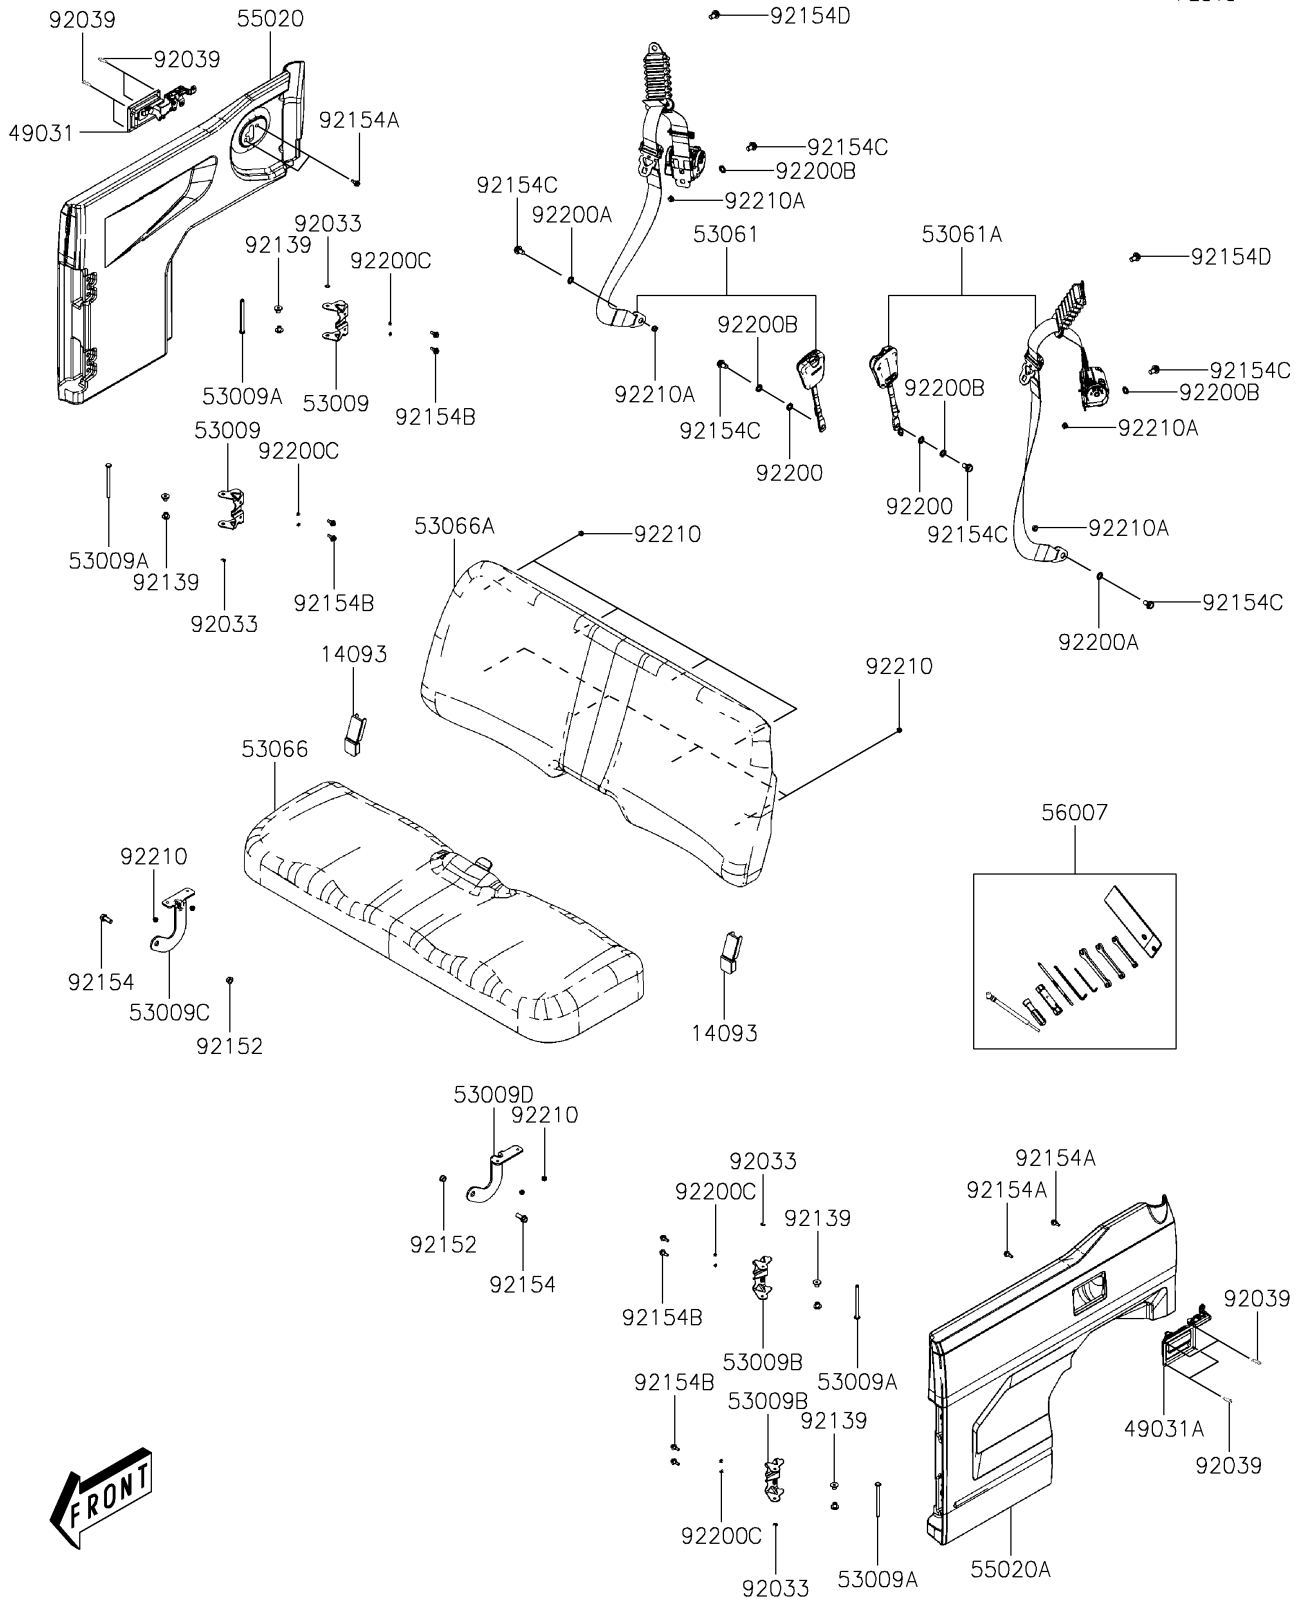

2024 Mule PRO-MX EPS

PARTS DIAGRAM

Seat

F2510

2024 Mule PRO-MX EPS

PARTS LIST

Seat

ITEM NAME	PART NUMBER	QUANTITY
-----------	-------------	----------
