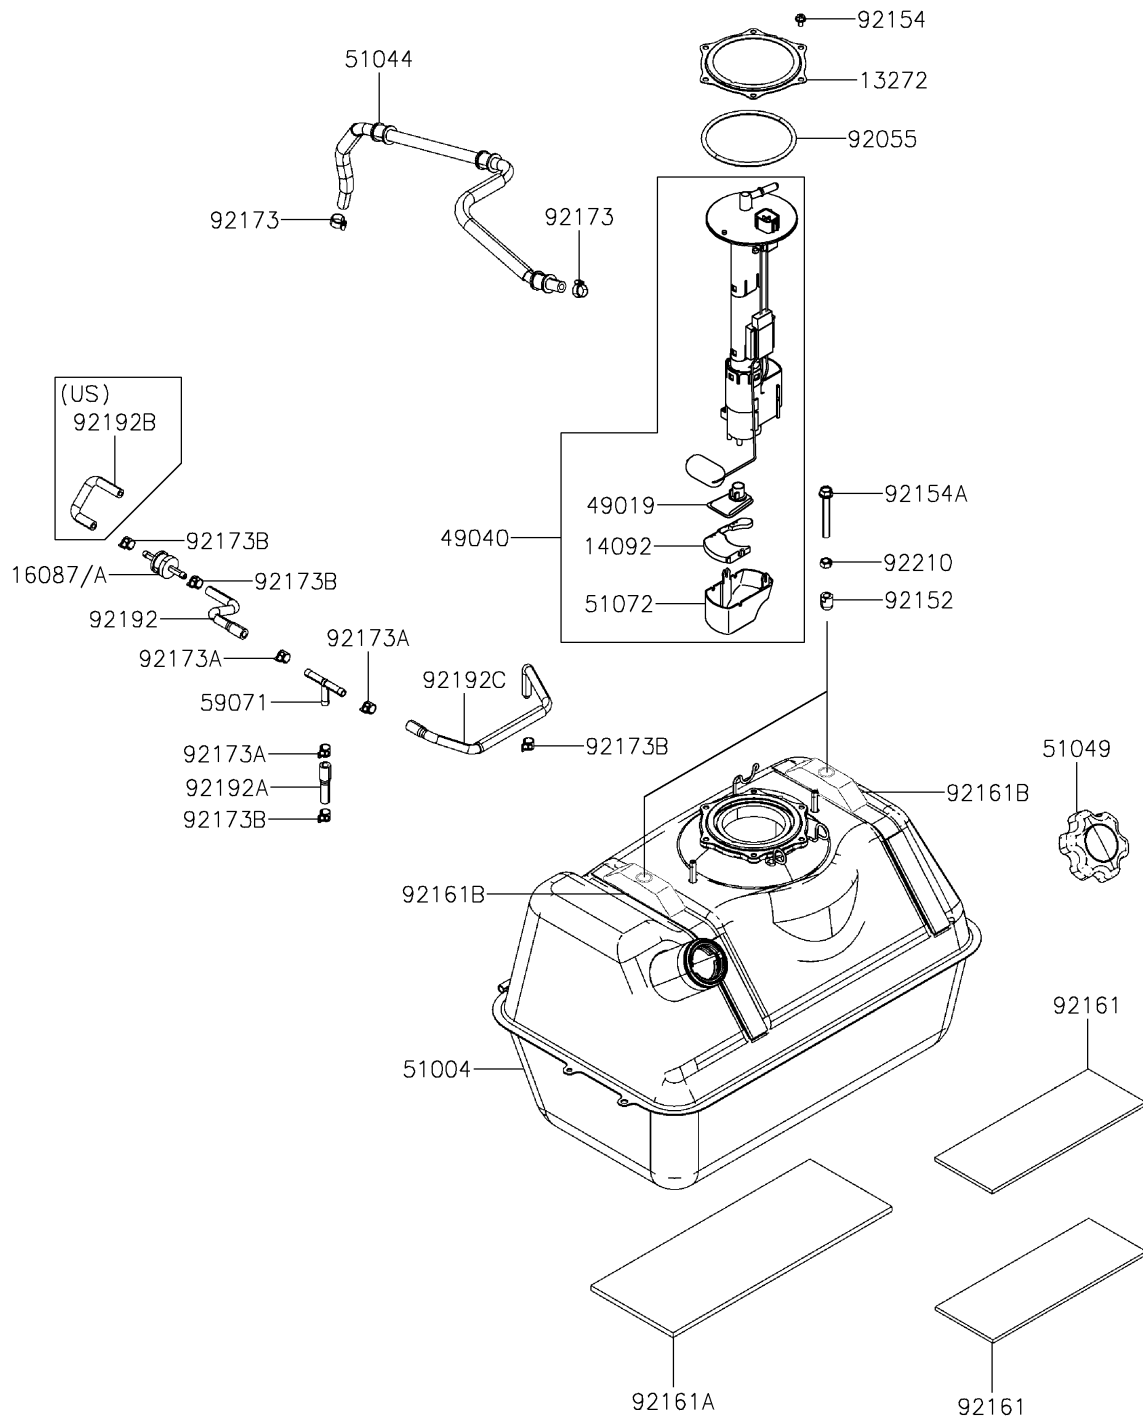

2026 MULE PRO-MX™ EPS

PARTS DIAGRAM

Fuel Tank

F2410

2026 MULE PRO-MX™ EPS

PARTS LIST

Fuel Tank

ITEM NAME

PART NUMBER

QUANTITY
