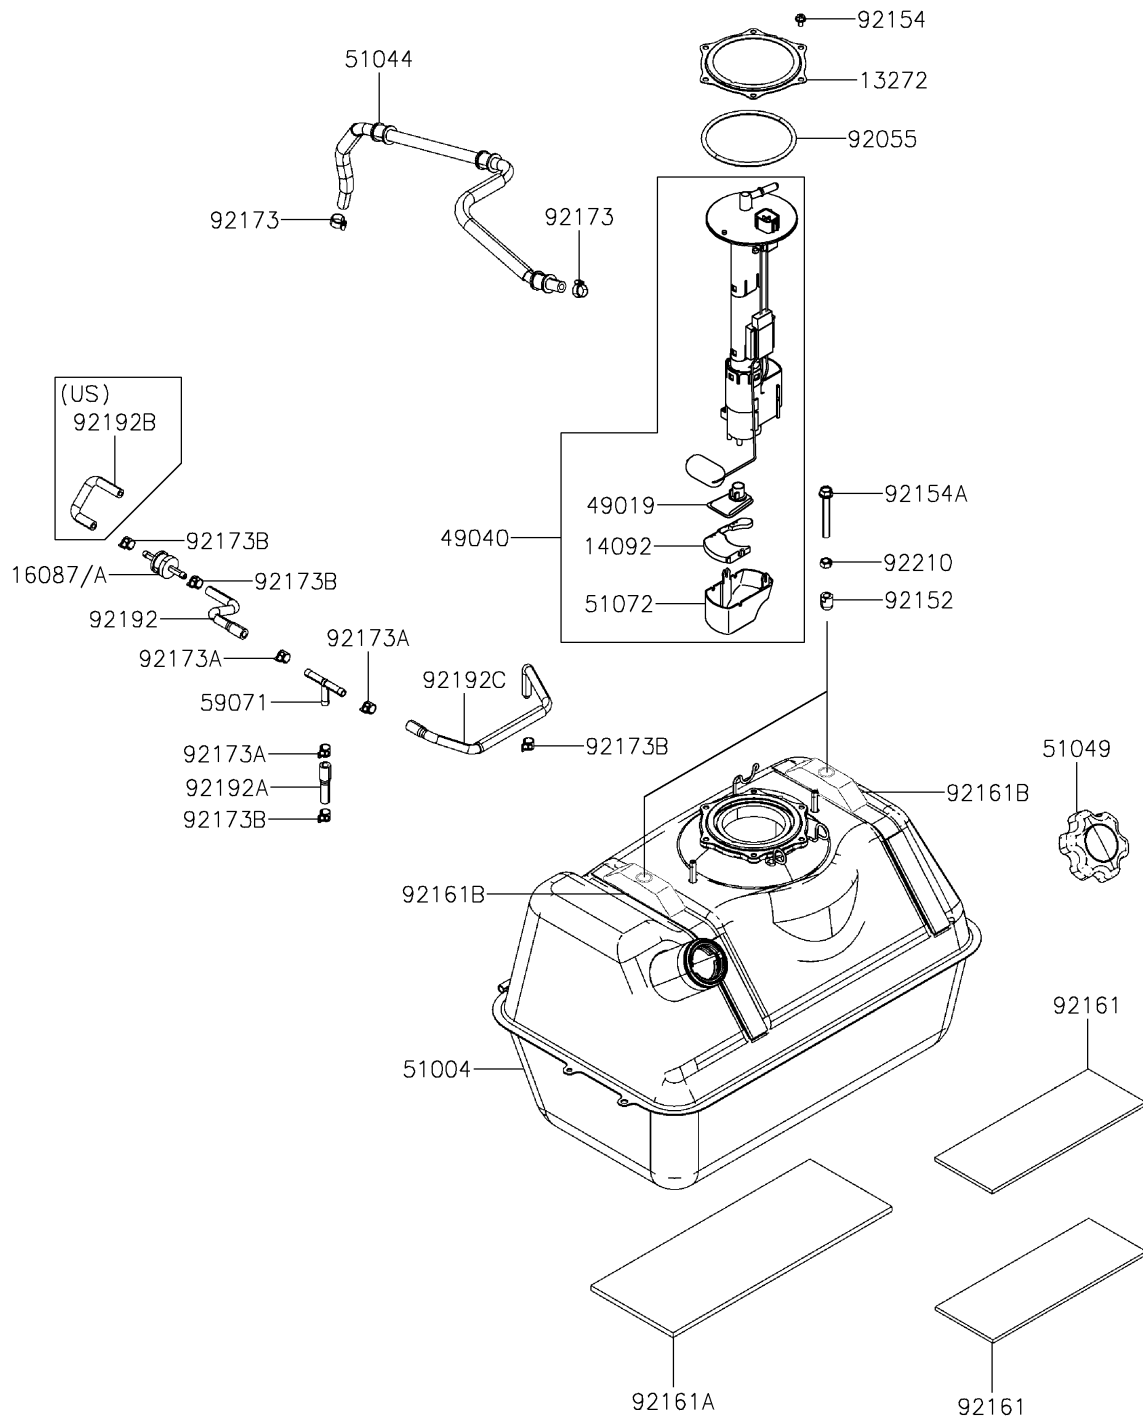

2026 Mule PRO-MX EPS

PARTS DIAGRAM

Fuel Tank

F2410

2026 Mule PRO-MX EPS

PARTS LIST

Fuel Tank

ITEM NAME

PART NUMBER

QUANTITY
