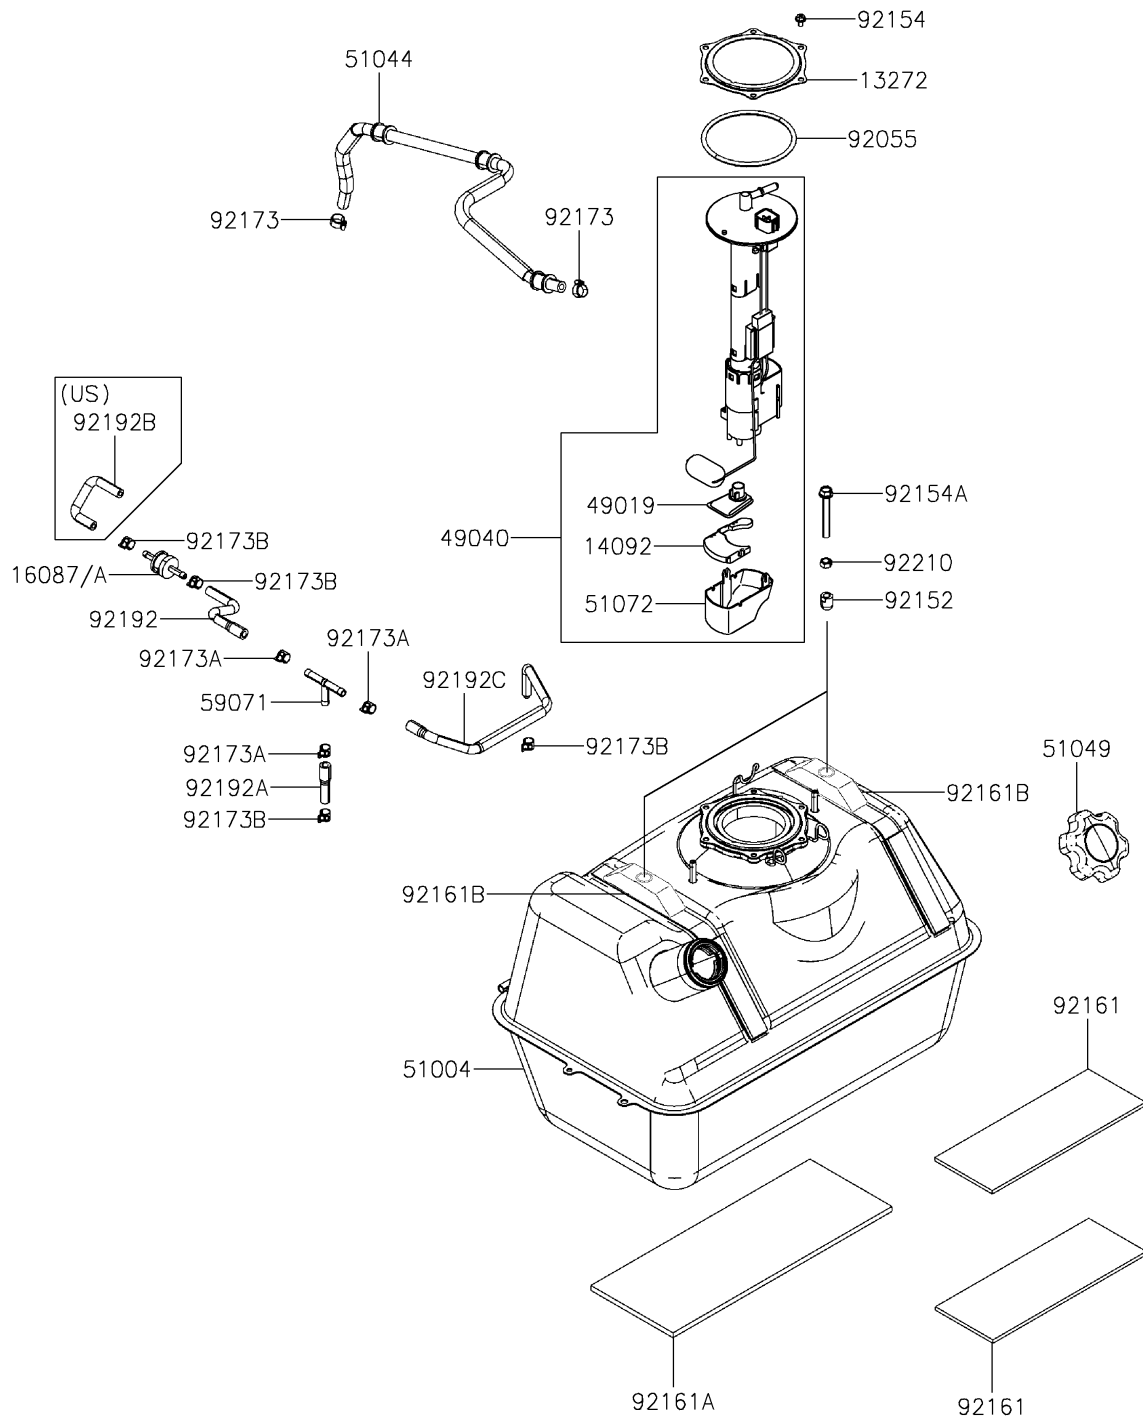

## PARTS DIAGRAM

### Fuel Tank

F2410

## PARTS LIST

### Fuel Tank

ITEM NAME	PART NUMBER	QUANTITY
PLATE,FUEL PUMP (Ref # 13272)	13272-Y030	1
COVER (Ref # 14092)	14092-1044	1
VALVE-CHECK (Ref # 16087)	16087-0008	1
VALVE-CHECK (Ref # 16087A)	16087-0009	1
FILTER-FUEL (Ref # 49019)	49019-0013	1
PUMP-FUEL (Ref # 49040)	49040-0832	1
TANK-FUEL (Ref # 51004)	51004-Y001	1
TUBE-ASSY,FUEL TANK (Ref # 51044)	51044-0896	1
CAP-TANK (Ref # 51049)	51049-Y005	1
CHAMBER-FUEL (Ref # 51072)	51072-0003	1
JOINT,3 WAY (Ref # 59071)	59071-Y008	1
RING-O,FUEL PUMP (Ref # 92055)	92055-Y057	1
COLLAR (Ref # 92152)	92152-Y057	2
BOLT,5X10 (Ref # 92154)	92154-Y119	6
BOLT,FLANGE,8X60 (Ref # 92154A)	92154-Y207	2
DAMPER,FUEL TANK (Ref # 92161)	92161-Y040	2
DAMPER,FUEL TANK (Ref # 92161A)	92161-Y041	1
DAMPER (Ref # 92161B)	92161-Y042	2
CLAMP,12.5MM (Ref # 92173)	92173-Y043	2
CLAMP (Ref # 92173A)	92173-Y051	3
CLAMP (Ref # 92173B)	92173-Y081	4
TUBE (Ref # 92192)	92192-Y060	1
TUBE (Ref # 92192A)	92192-Y061	1
TUBE (Ref # 92192B)	92192-Y062	1
TUBE (Ref # 92192C)	92192-Y073	1
NUT,HEX,8MM (Ref # 92210)	92210-Y079	2