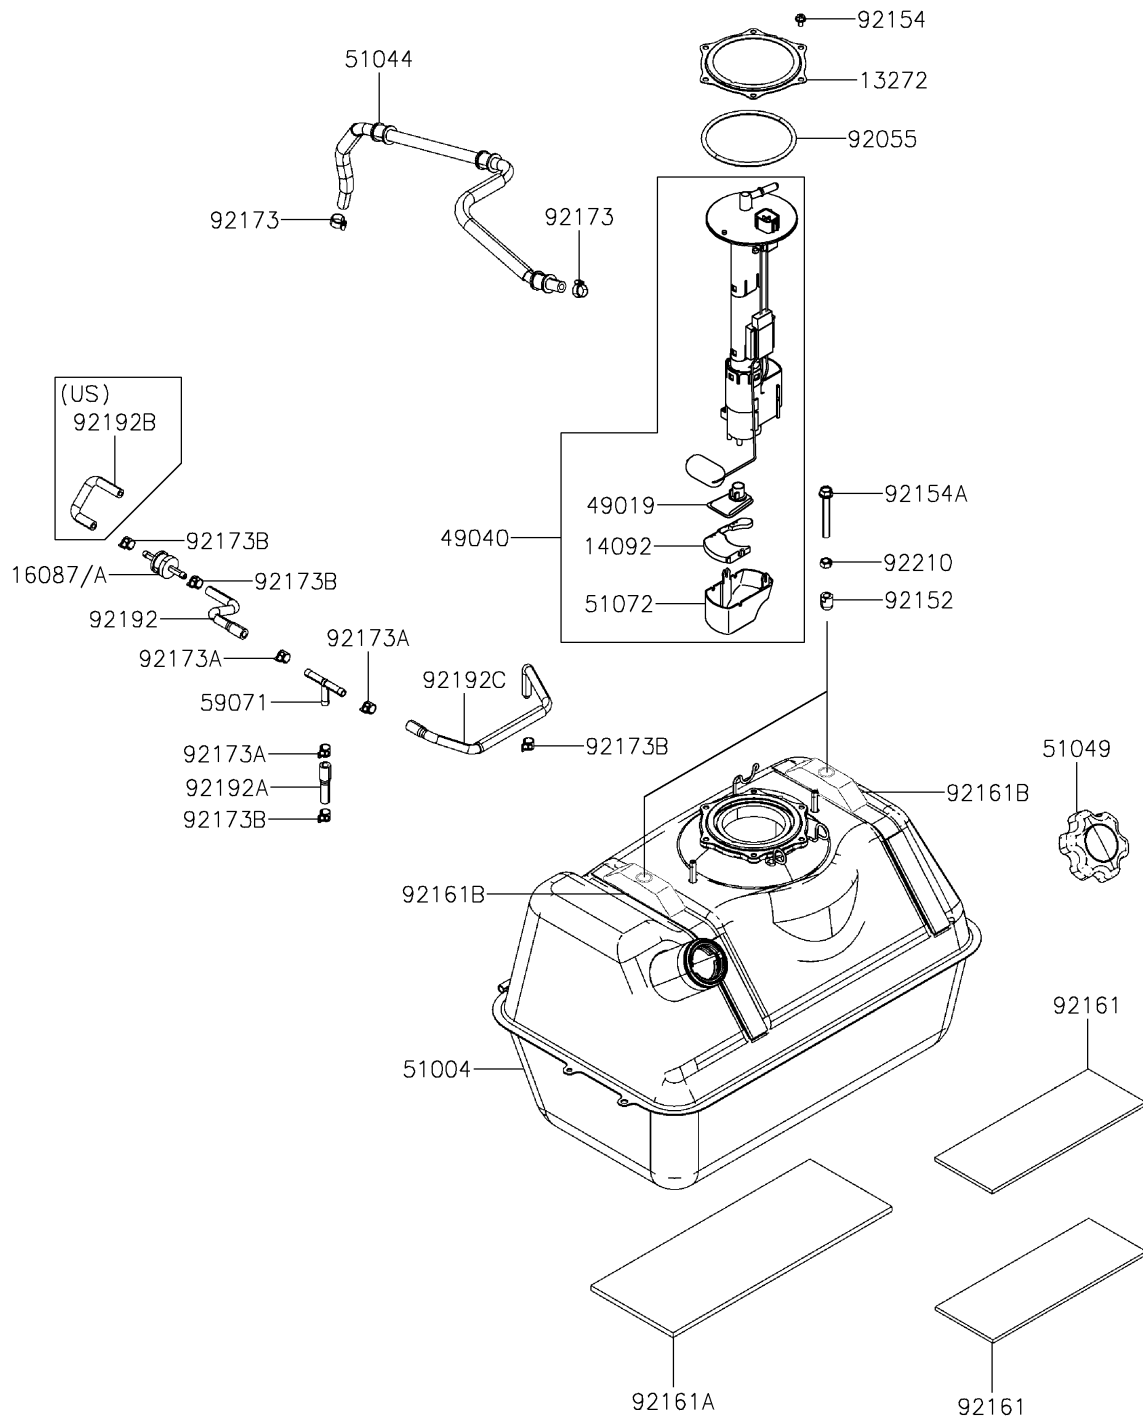

2024 Mule PRO-MX EPS

PARTS DIAGRAM

Fuel Tank

F2410

2024 Mule PRO-MX EPS

PARTS LIST

Fuel Tank

ITEM NAME

PART NUMBER

QUANTITY
