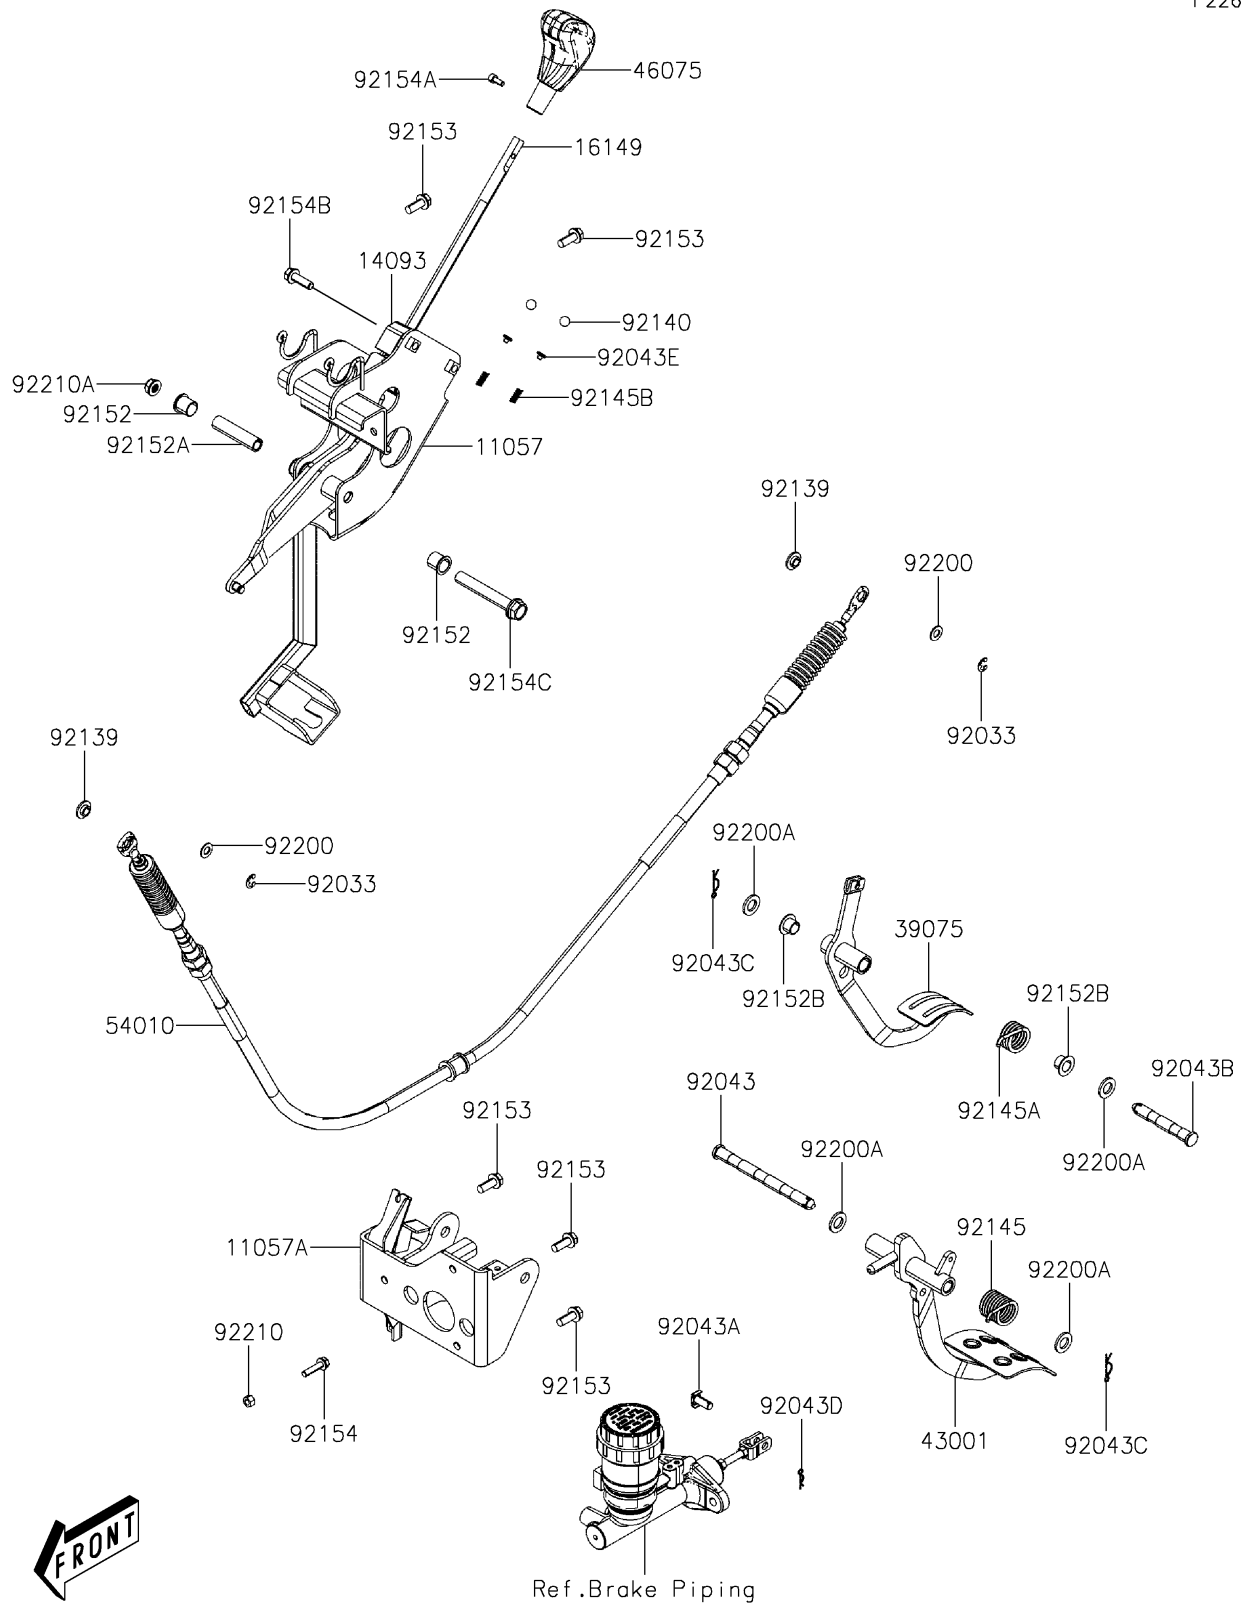

2026 Mule PRO-MX EPS

PARTS DIAGRAM

Brake Pedal/Throttle Lever

F2260

2026 Mule PRO-MX EPS

PARTS LIST

Brake Pedal/Throttle Lever

ITEM NAME

PART NUMBER

QUANTITY
