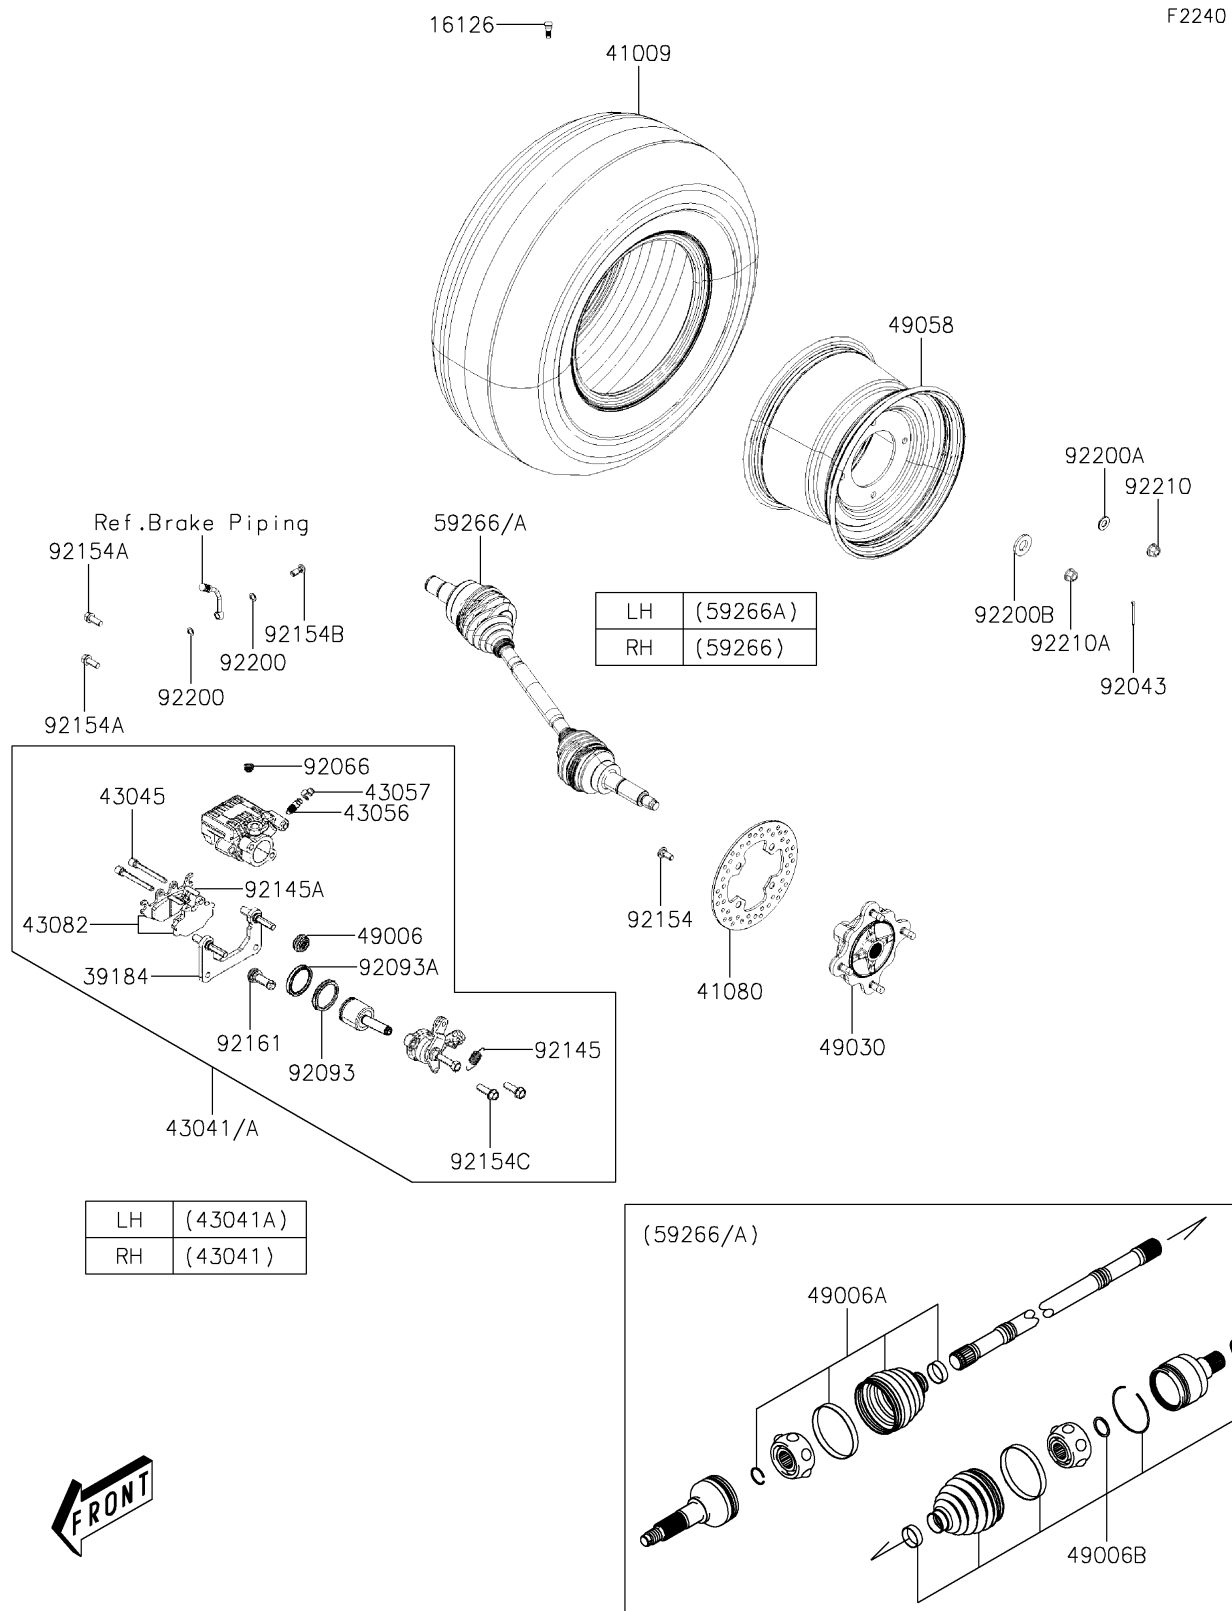

2026 Mule PRO-MX EPS

PARTS DIAGRAM

Rear Hubs/Brakes

2026 Mule PRO-MX EPS

PARTS LIST

Rear Hubs/Brakes

ITEM NAME

PART NUMBER

QUANTITY
