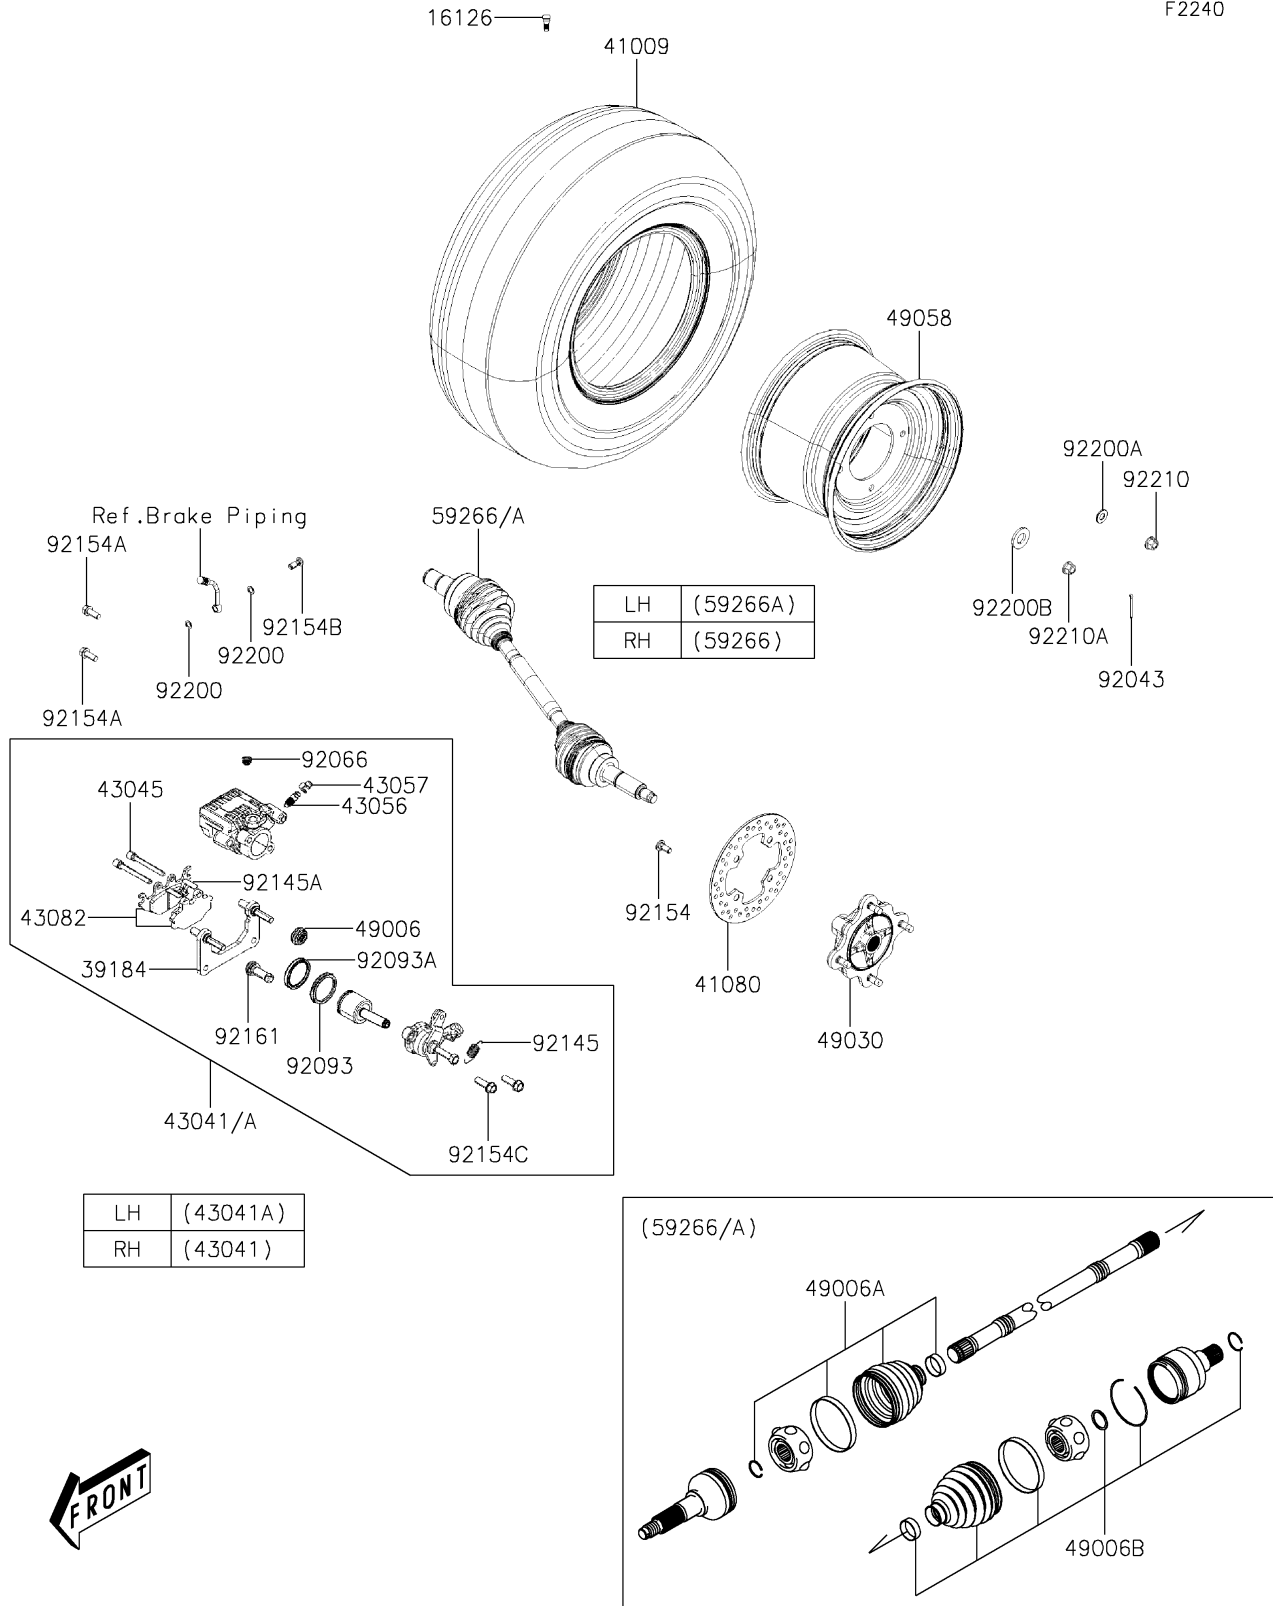

2024 Mule PRO-MX EPS

PARTS DIAGRAM

Rear Hubs/Brakes

F2240

2024 Mule PRO-MX EPS

PARTS LIST

Rear Hubs/Brakes

ITEM NAME

PART NUMBER

QUANTITY
