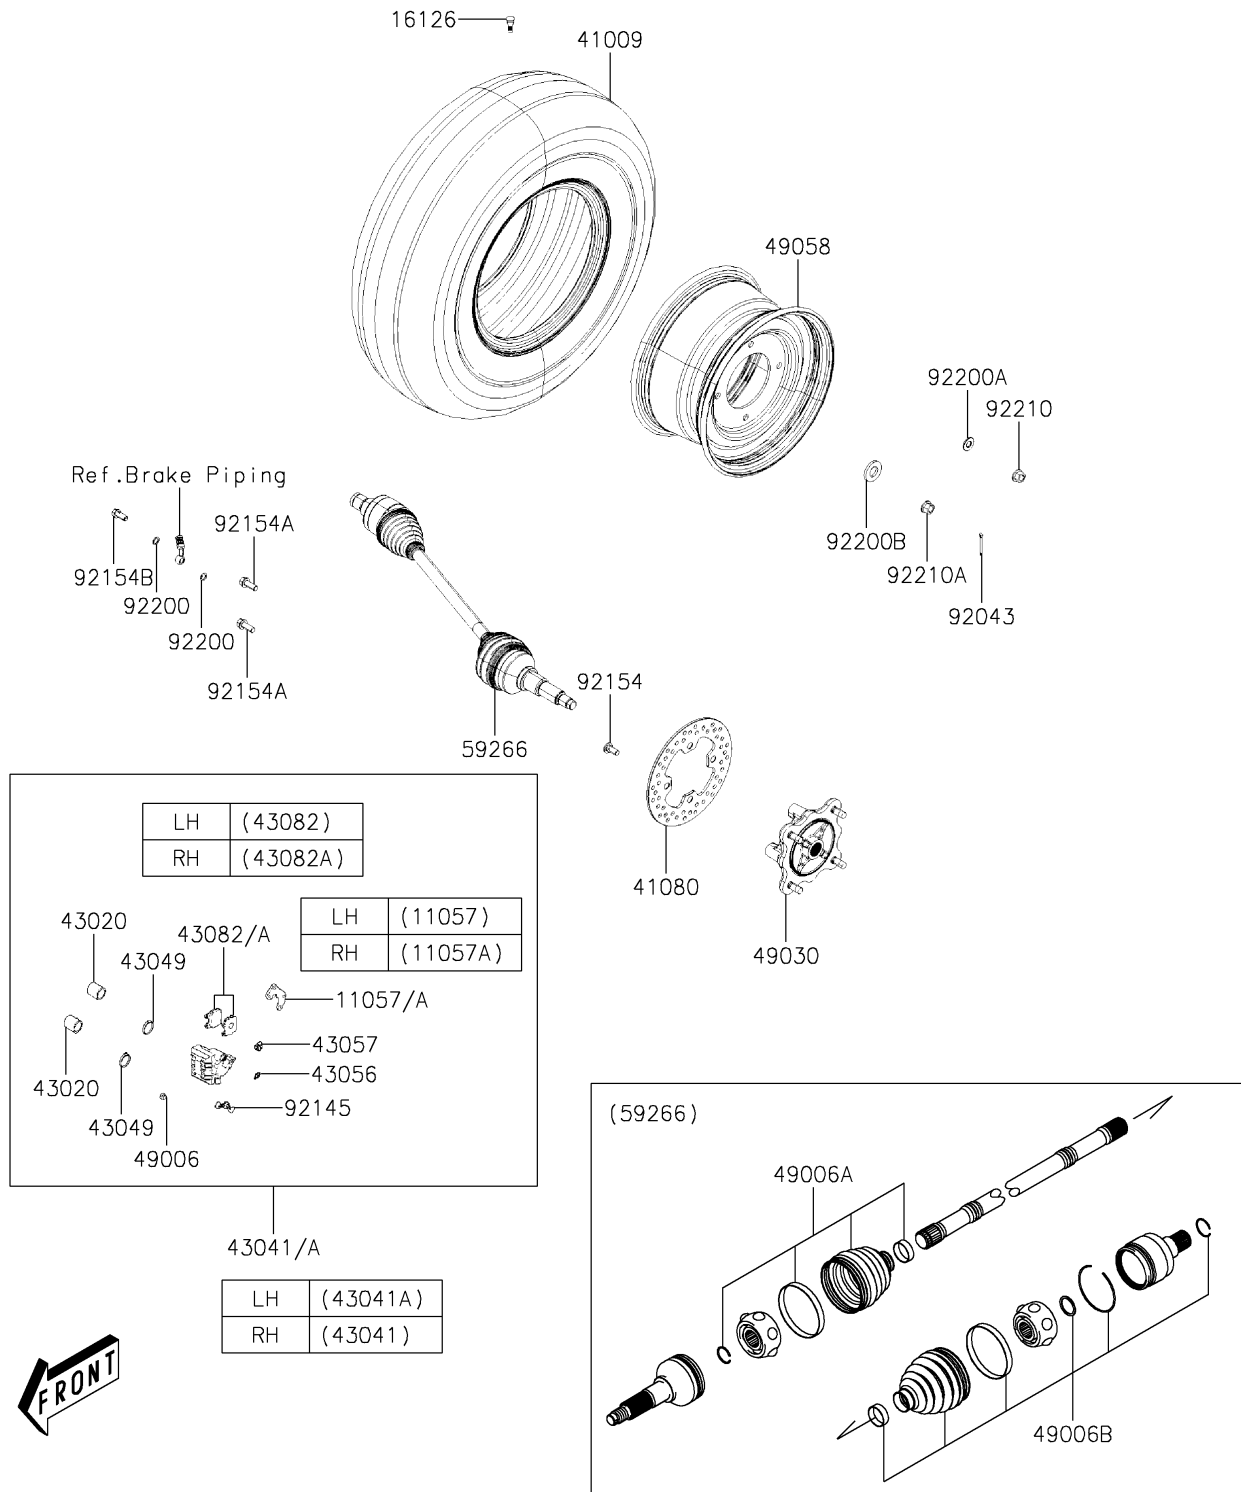

2026 Mule PRO-MX EPS

PARTS DIAGRAM

Front Hubs/Brakes

F2230

2026 Mule PRO-MX EPS

PARTS LIST

Front Hubs/Brakes

ITEM NAME

PART NUMBER

QUANTITY
