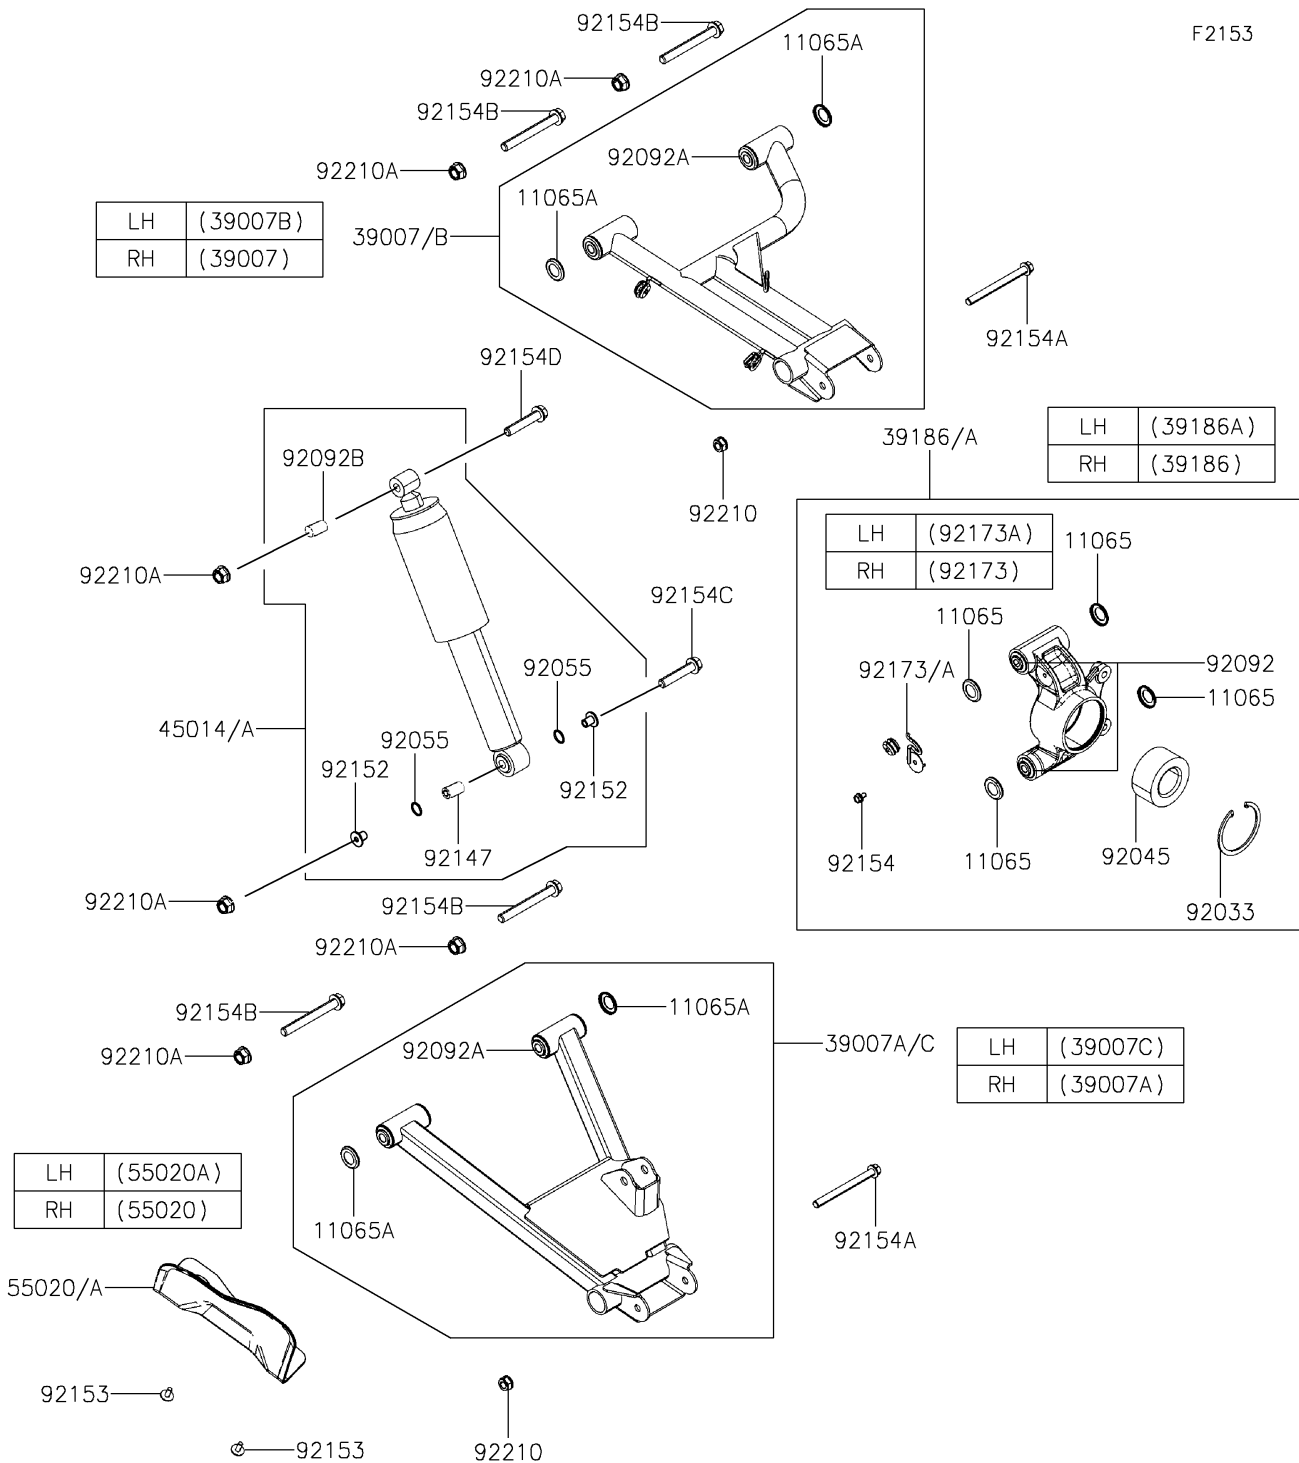

2025 Mule PRO-MX EPS

PARTS DIAGRAM

Rear Suspension

2025 Mule PRO-MX EPS

PARTS LIST

Rear Suspension

ITEM NAME

PART NUMBER

QUANTITY
