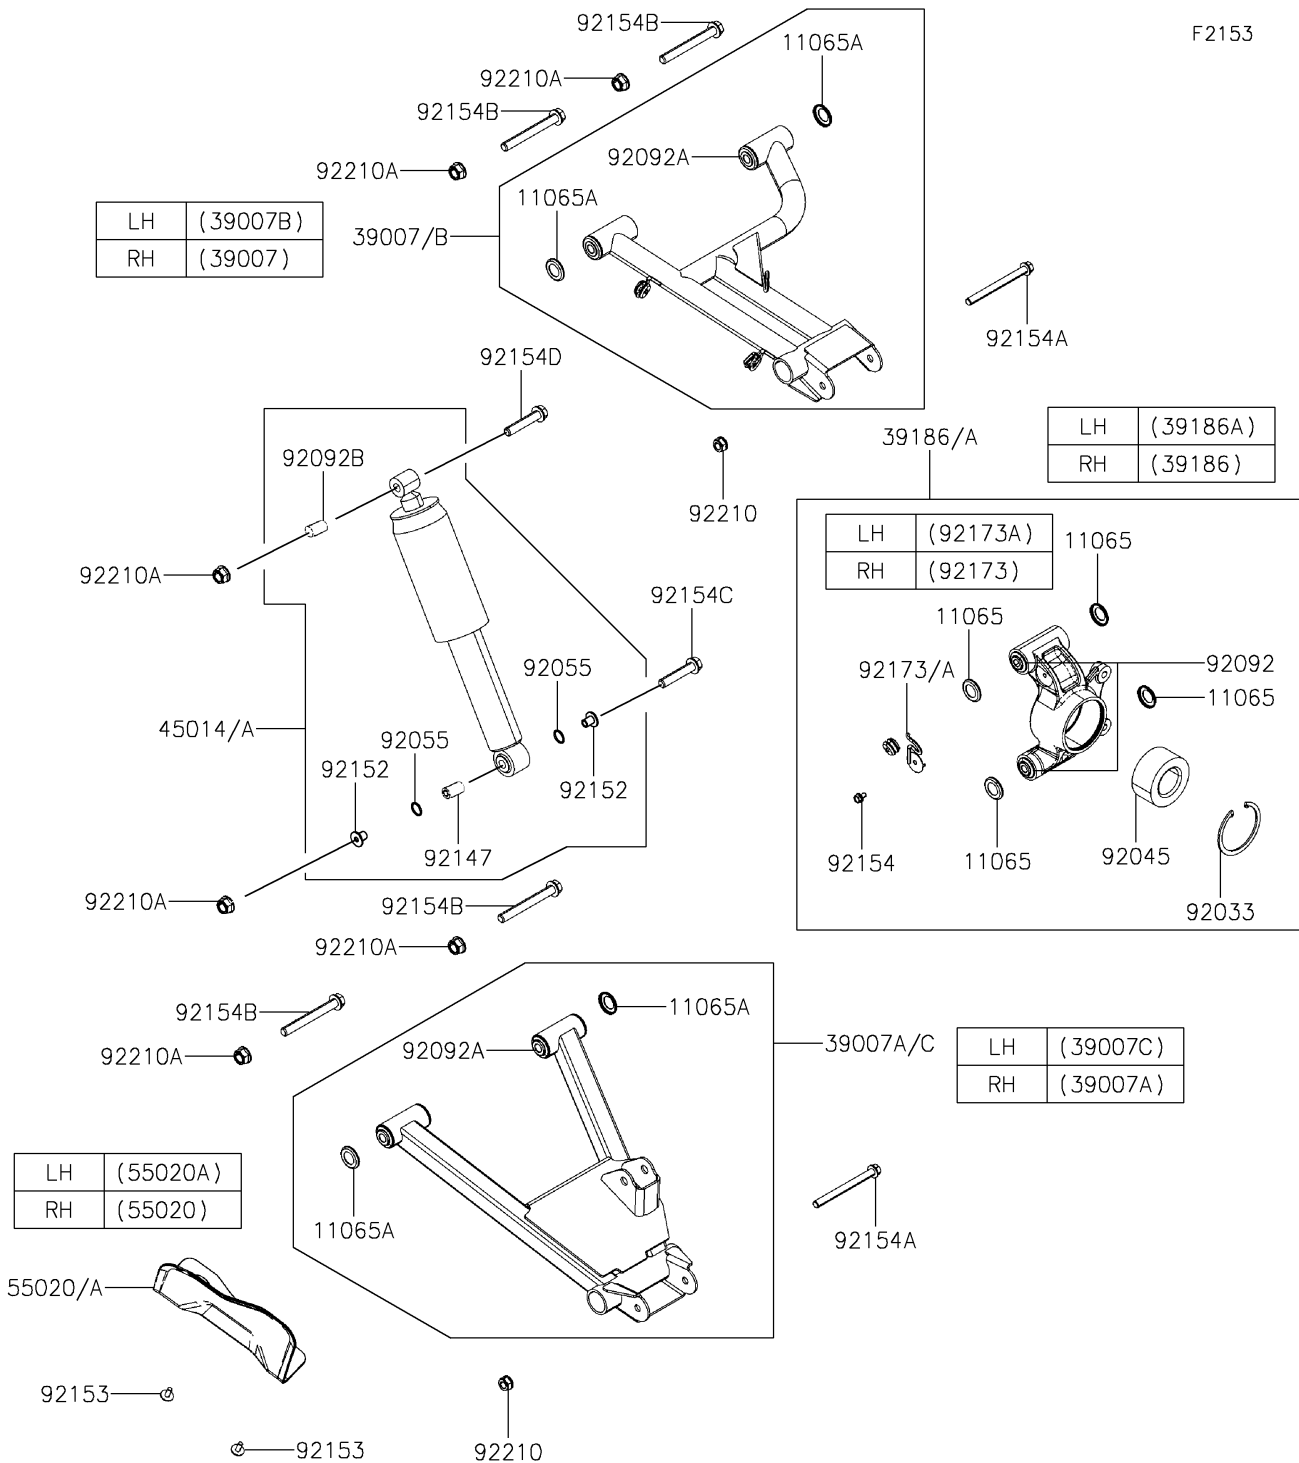

2024 Mule PRO-MX EPS

PARTS DIAGRAM

Rear Suspension

2024 Mule PRO-MX EPS

PARTS LIST

Rear Suspension

ITEM NAME

PART NUMBER

QUANTITY
