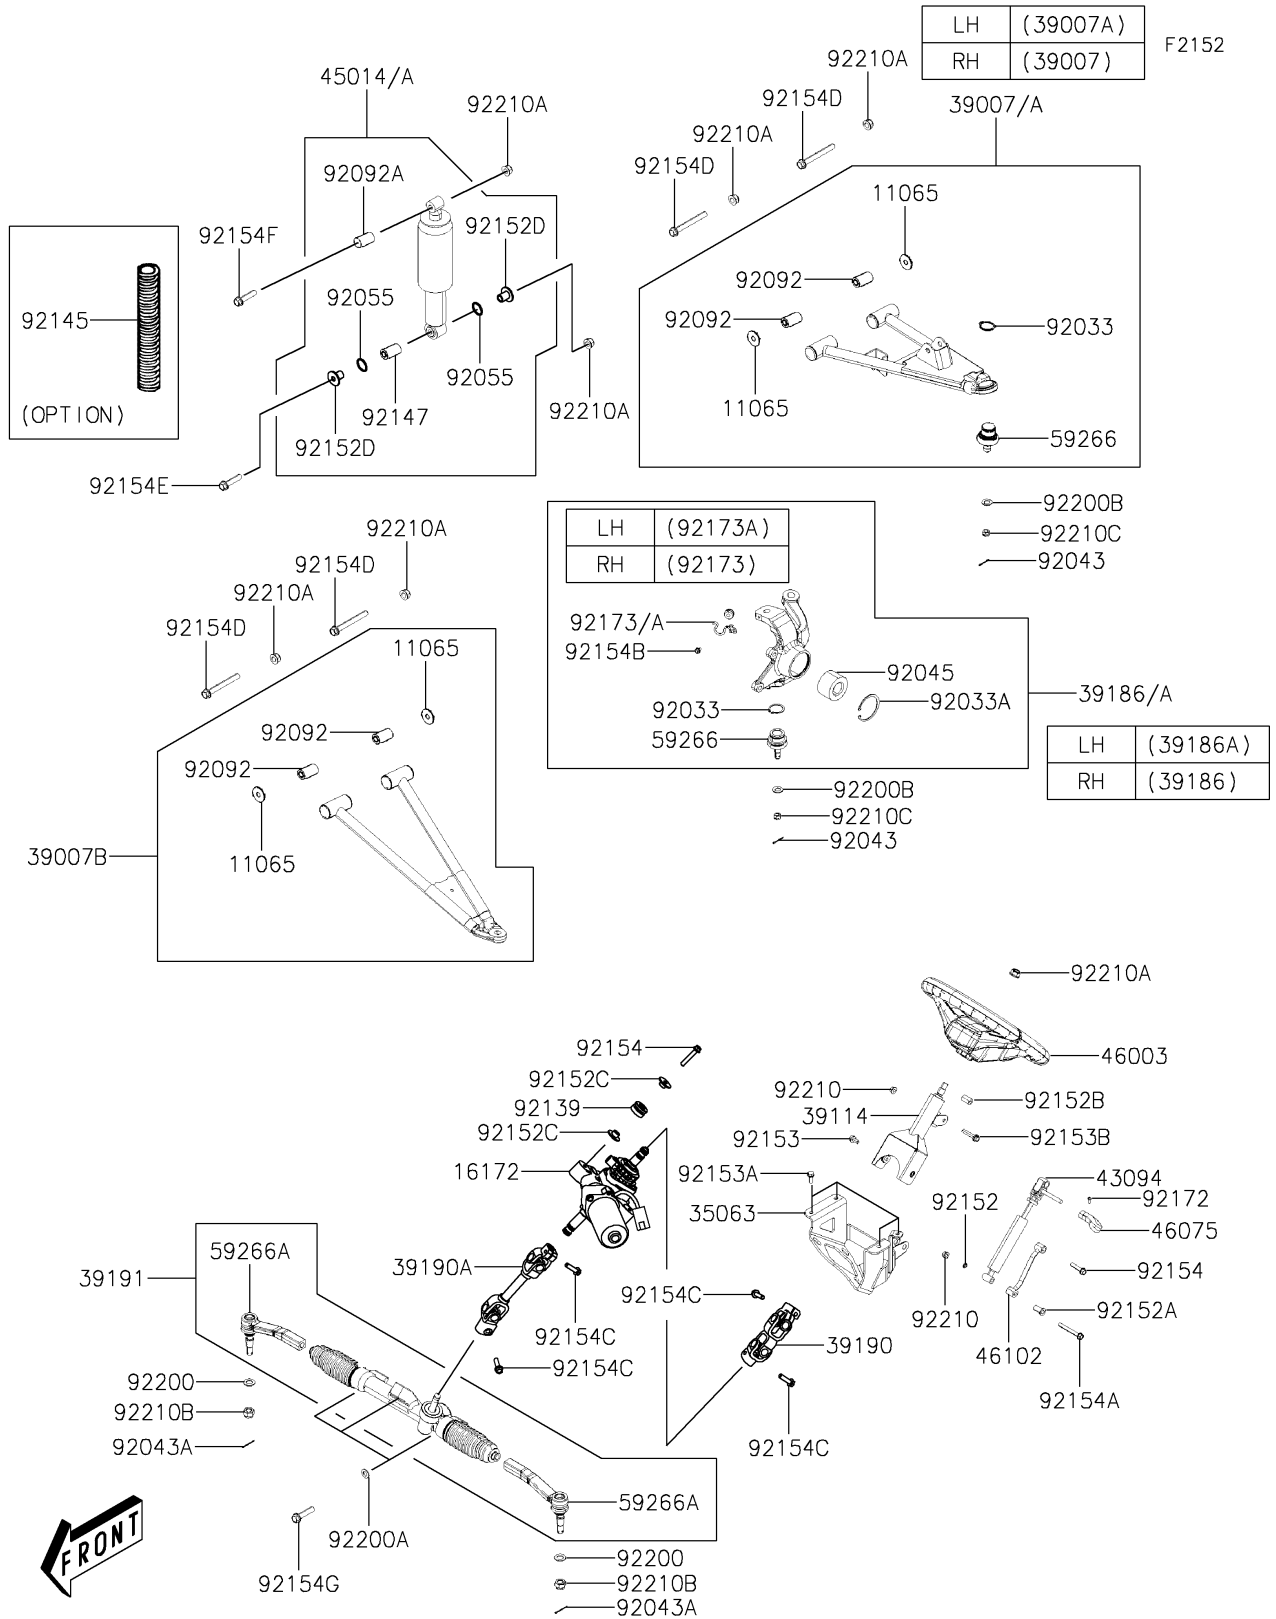

2026 Mule PRO-MX EPS

PARTS DIAGRAM

Front Suspension

2026 Mule PRO-MX EPS

PARTS LIST

Front Suspension

ITEM NAME

PART NUMBER

QUANTITY
