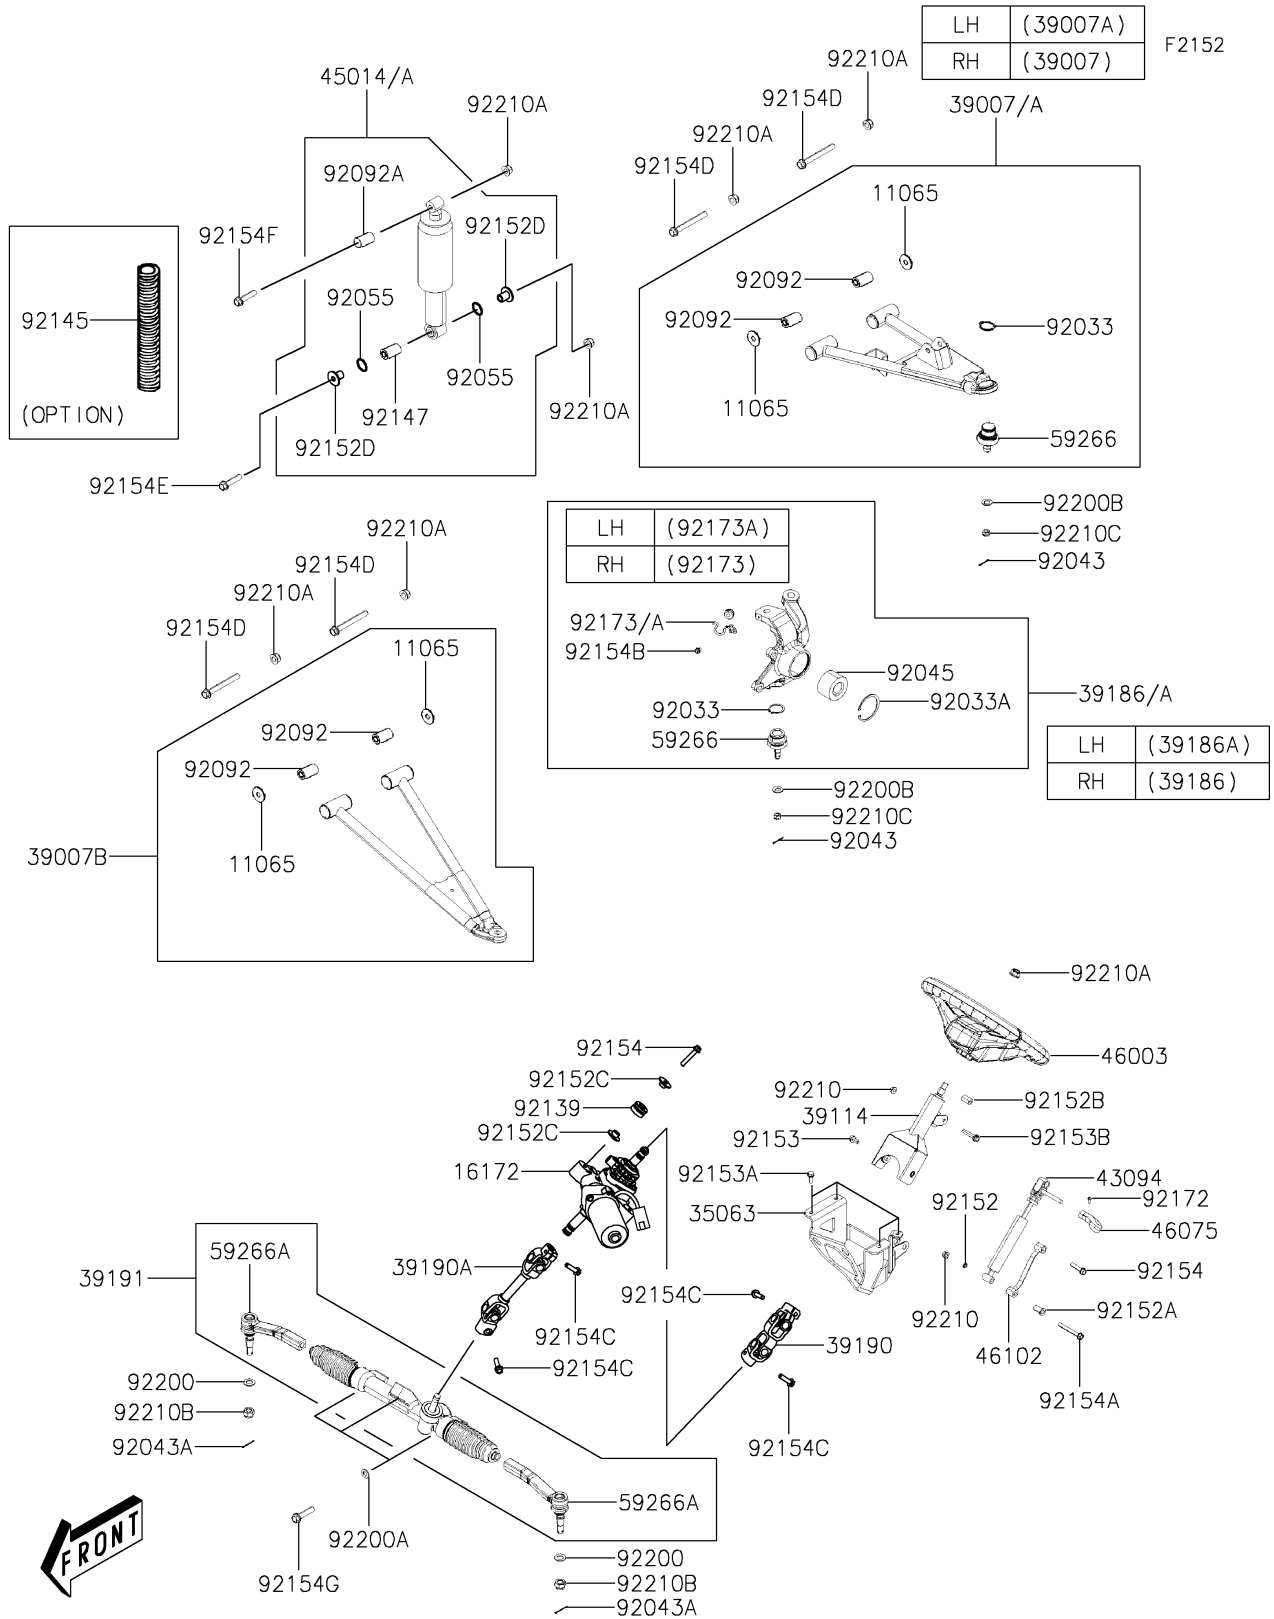

2024 Mule PRO-MX EPS

PARTS DIAGRAM

Front Suspension

2024 Mule PRO-MX EPS

PARTS LIST

Front Suspension

ITEM NAME

PART NUMBER

QUANTITY
